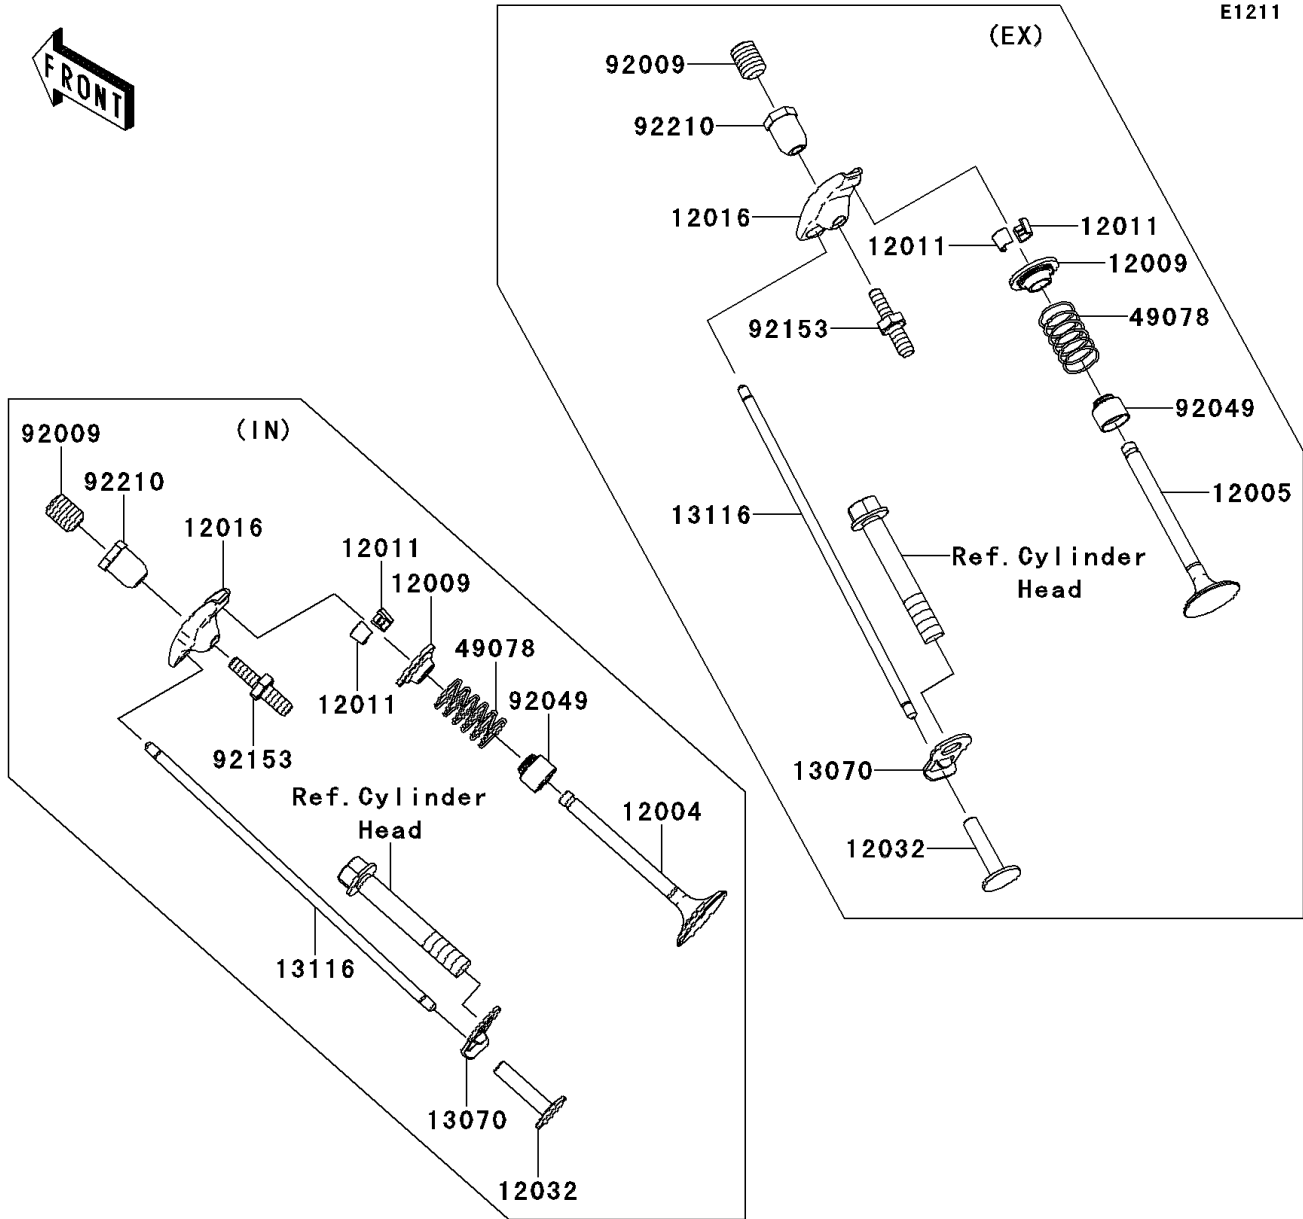

2011 MULE™ 600 PARTS DIAGRAM

Valve(s)/Camshaft(s)

E1211

2011 MULE™ 600 PARTS LIST

Valve(s)/Camshaft(s)

ITEM NAME	PART NUMBER	QUANTITY
VALVE-INTAKE (Ref # 12004)	12004-7004	1
VALVE-EXHAUST (Ref # 12005)	12005-7013	1
RETAINER-VALVE SPRING (Ref # 12009)	12009-7004	2
COLLET (Ref # 12011)	12011-2052	4
ARM-ROCKER (Ref # 12016)	12016-7007	2
TAPPET (Ref # 12032)	12032-7001	2
GUIDE,ROD-PUSH (Ref # 13070)	13070-7012	2
ROD-PUSH (Ref # 13116)	13116-7004	2
SPRING-ENGINE VALVE (Ref # 49078)	49078-7003	2
CAMSHAFT-COMP (Ref # 49118)	49118-0762	1
SCREW (Ref # 92009)	92009-2341	2
SEAL-OIL,7X15X13 (Ref # 92049)	92049-7020	2
SPRING (Ref # 92145)	92145-7001	1
BOLT (Ref # 92153)	92153-7019	2
NUT,M6 (Ref # 92210)	92210-7033	2