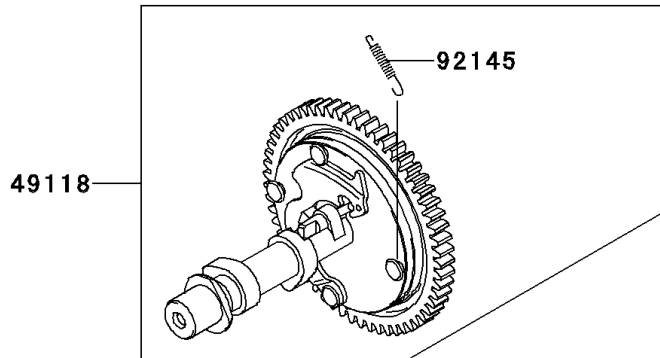

2011 MULE™ 600 PARTS DIAGRAM

Valve(s)/Camshaft(s)

E1211

2011 MULE™ 600 PARTS LIST

Valve(s)/Camshaft(s)

ITEM NAME	PART NUMBER	QUANTITY
VALVE-INTAKE (Ref # 12004)	12004-7004	1
VALVE-EXHAUST (Ref # 12005)	12005-7013	1
RETAINER-VALVE SPRING (Ref # 12009)	12009-7004	2
COLLET (Ref # 12011)	12011-2052	4
ARM-ROCKER (Ref # 12016)	12016-7007	2
TAPPET (Ref # 12032)	12032-7001	2
GUIDE,ROD-PUSH (Ref # 13070)	13070-7012	2
ROD-PUSH (Ref # 13116)	13116-7004	2
SPRING-ENGINE VALVE (Ref # 49078)	49078-7003	2
CAMSHAFT-COMP (Ref # 49118)	49118-0762	1
SCREW (Ref # 92009)	92009-2341	2
SEAL-OIL,7X15X13 (Ref # 92049)	92049-7020	2
SPRING (Ref # 92145)	92145-7001	1
BOLT (Ref # 92153)	92153-7019	2
NUT,M6 (Ref # 92210)	92210-7033	2