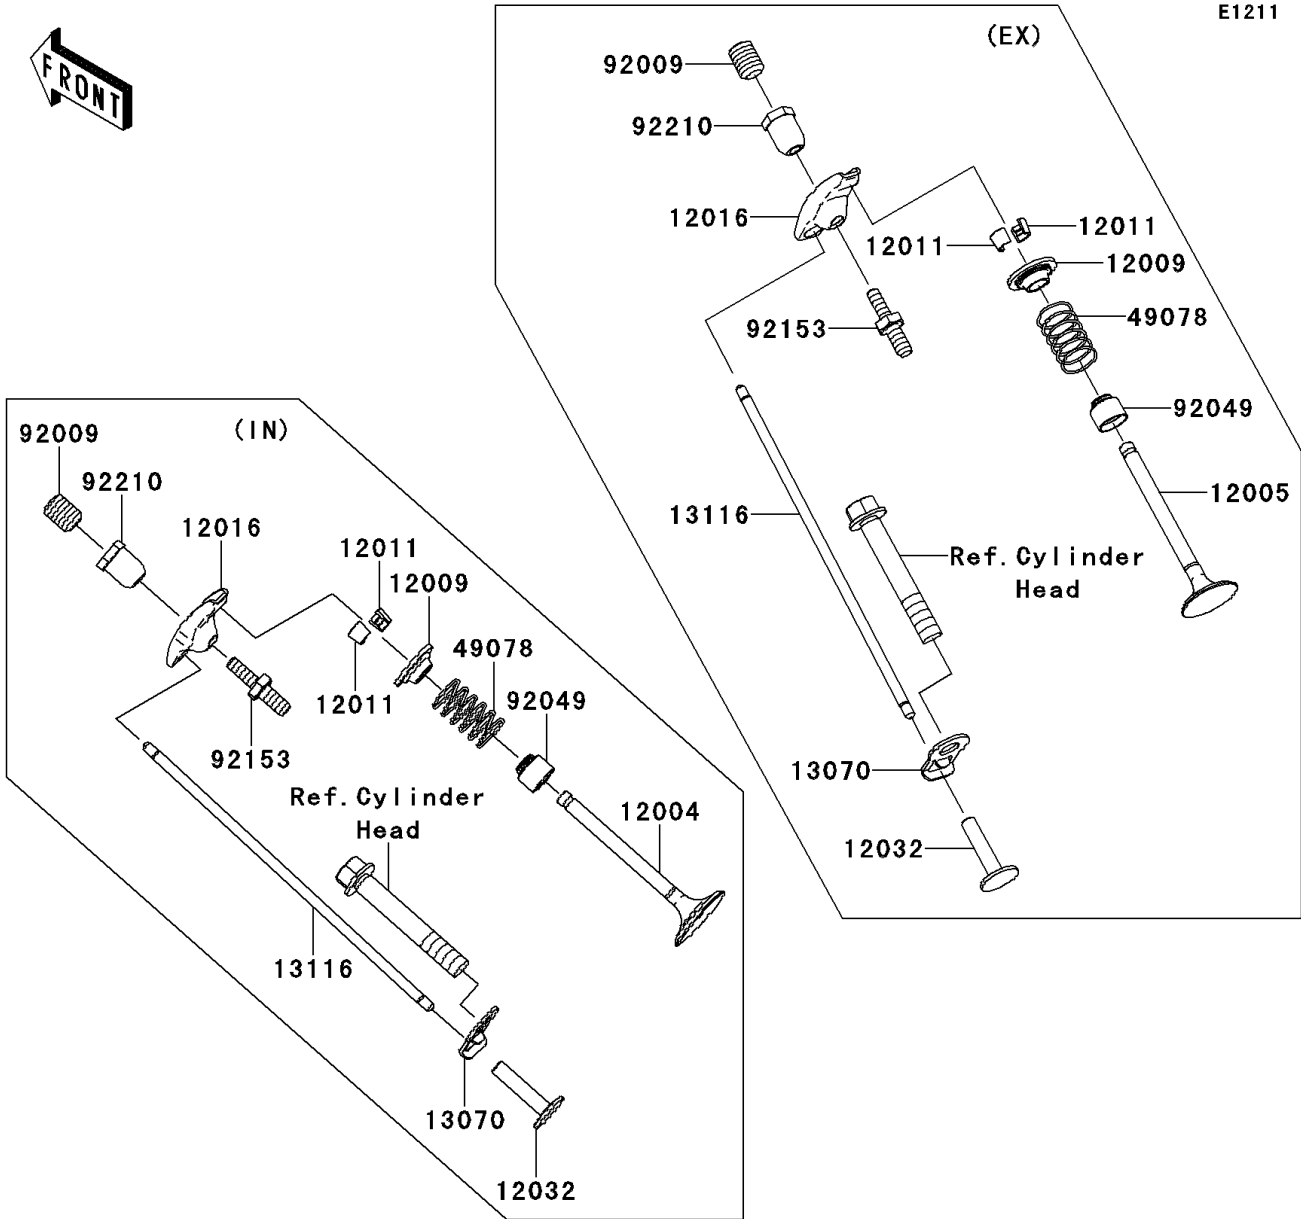

2013 MULE™ 600 PARTS DIAGRAM

Valve(s)/Camshaft(s)

E1211

2013 MULE™ 600 PARTS LIST

Valve(s)/Camshaft(s)

ITEM NAME	PART NUMBER	QUANTITY
VALVE-INTAKE (Ref # 12004)	12004-7004	1
VALVE-EXHAUST (Ref # 12005)	12005-7013	1
RETAINER-VALVE SPRING (Ref # 12009)	12009-7004	2
COLLET (Ref # 12011)	12011-2052	4
ARM-ROCKER (Ref # 12016)	12016-7007	2
TAPPET (Ref # 12032)	12032-7001	2
GUIDE,ROD-PUSH (Ref # 13070)	13070-7012	2
ROD-PUSH (Ref # 13116)	13116-7004	2
SPRING-ENGINE VALVE (Ref # 49078)	49078-7003	2
CAMSHAFT-COMP (Ref # 49118)	49118-0762	1
SCREW (Ref # 92009)	92009-2341	2
SEAL-OIL,7X15X13 (Ref # 92049)	92049-7020	2
SPRING (Ref # 92145)	92145-7001	1
BOLT (Ref # 92153)	92153-7019	2
NUT,M6 (Ref # 92210)	92210-7033	2