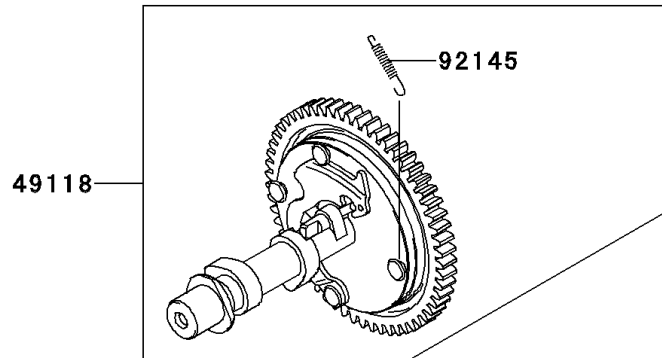

2013 MULE™ 600 PARTS DIAGRAM

Valve(s)/Camshaft(s)

E1211

2013 MULE™ 600 PARTS LIST

Valve(s)/Camshaft(s)

ITEM NAME	PART NUMBER	QUANTITY
VALVE-INTAKE (Ref # 12004)	12004-7004	1
VALVE-EXHAUST (Ref # 12005)	12005-7013	1
RETAINER-VALVE SPRING (Ref # 12009)	12009-7004	2
COLLET (Ref # 12011)	12011-2052	4
ARM-ROCKER (Ref # 12016)	12016-7007	2
TAPPET (Ref # 12032)	12032-7001	2
GUIDE,ROD-PUSH (Ref # 13070)	13070-7012	2
ROD-PUSH (Ref # 13116)	13116-7004	2
SPRING-ENGINE VALVE (Ref # 49078)	49078-7003	2
CAMSHAFT-COMP (Ref # 49118)	49118-0762	1
SCREW (Ref # 92009)	92009-2341	2
SEAL-OIL,7X15X13 (Ref # 92049)	92049-7020	2
SPRING (Ref # 92145)	92145-7001	1
BOLT (Ref # 92153)	92153-7019	2
NUT,M6 (Ref # 92210)	92210-7033	2