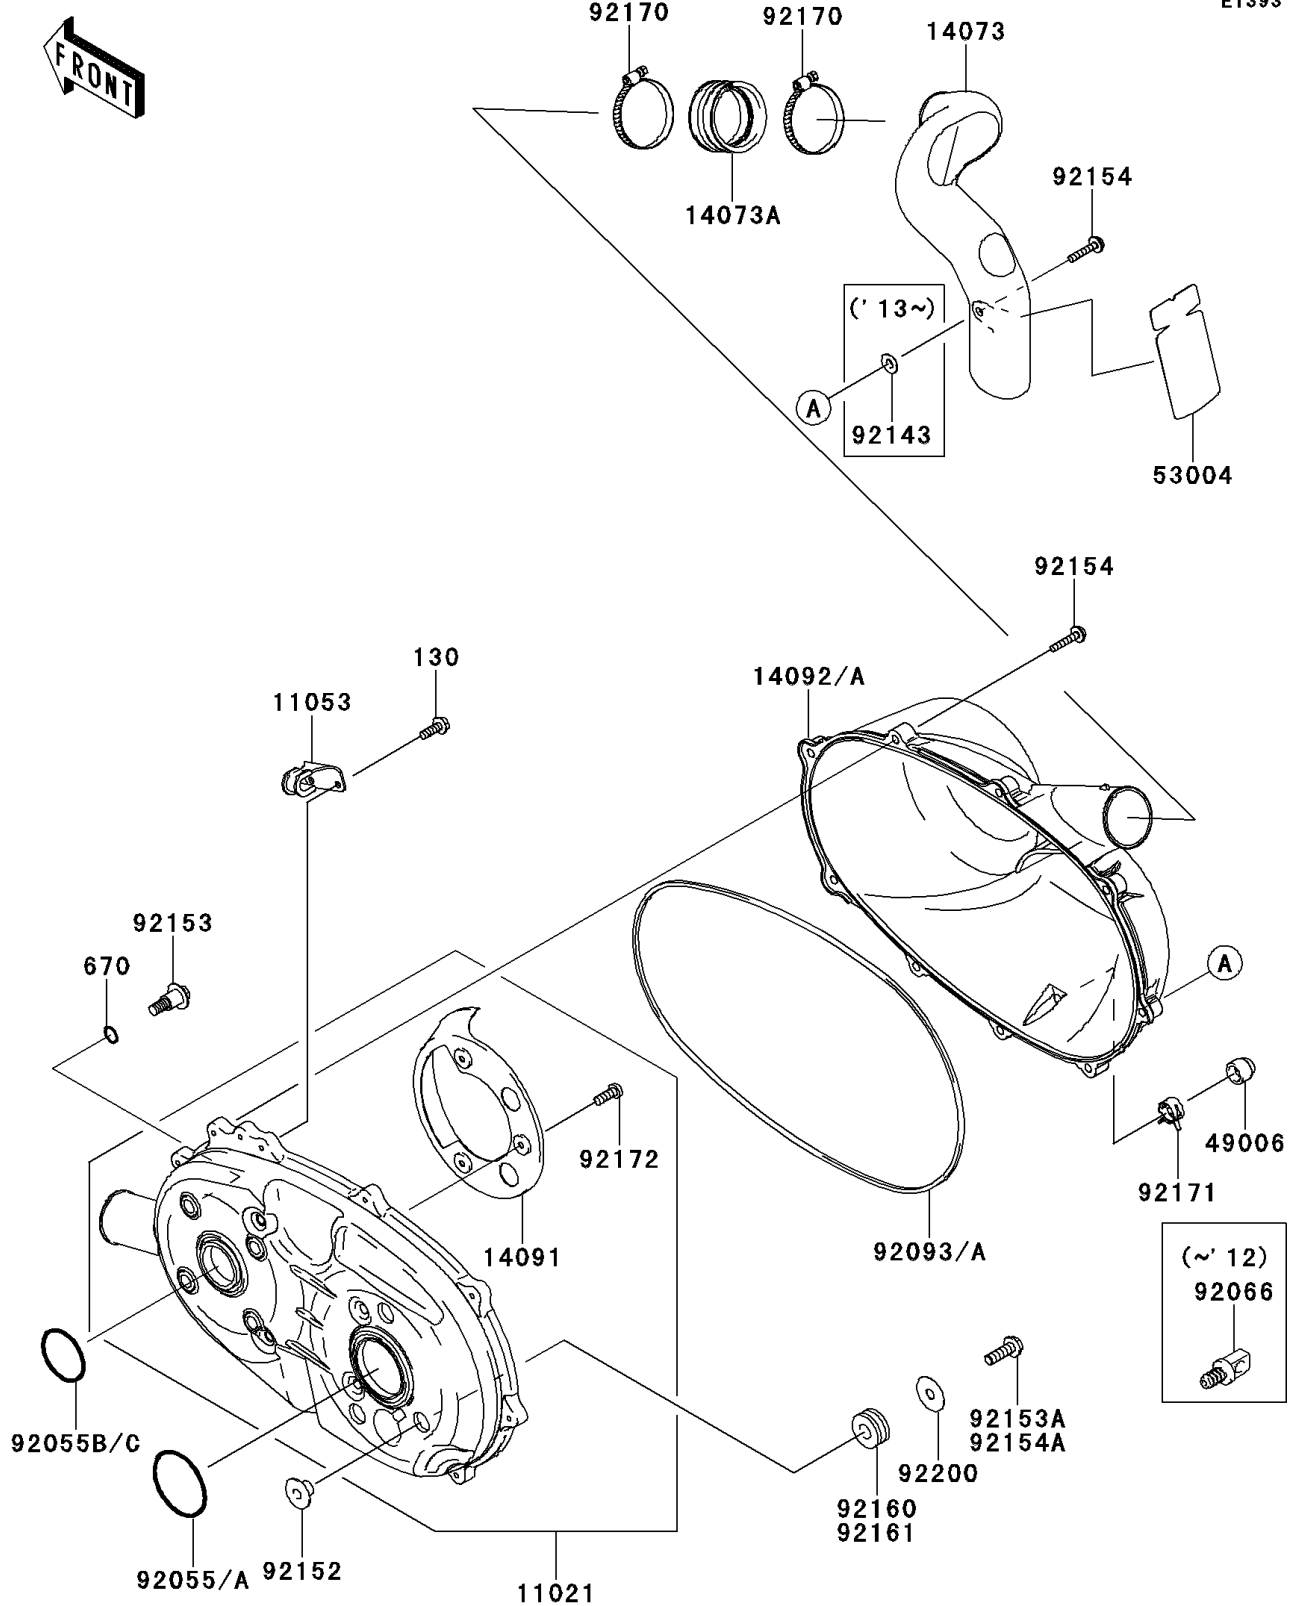

# 2013 MULE™ 600 PARTS DIAGRAM

## Converter Cover

E1393

## 2013 MULE™ 600 PARTS LIST

### Converter Cover

ITEM NAME	PART NUMBER	QUANTITY
CASE-ASSY,BELT CONVERTER (Ref # 11021)	11021-0023	1
BRACKET (Ref # 11053)	11053-1483	1
DUCT,EXHAUST (Ref # 14073)	14073-0287	1
DUCT,JOINT (Ref # 14073A)	14073-1775	1
COVER (Ref # 14091)	14091-0391	1
COVER,BELT CONVERTER (Ref # 14092A)	14092-1007	1
BOOT,DRAIN (Ref # 49006)	49006-3718	1
MAT (Ref # 53004)	53004-0051	1
RING-O,64MM (Ref # 92055A)	92055-0748	1
RING-O,49.4MM (Ref # 92055B)	92055-0749	1
SEAL (Ref # 92093A)	92093-0586	1
COLLAR (Ref # 92143)	92143-1087	1
COLLAR (Ref # 92152)	92152-0894	3
BOLT,8X26.5 (Ref # 92153)	92153-0594	4
BOLT,6X35 (Ref # 92154)	92154-0342	9
BOLT,FLANGED,8X25 (Ref # 92154A)	92154-1068	3
DAMPER (Ref # 92161)	92161-1484	3
CLAMP (Ref # 92170)	92170-1764	2
CLAMP (Ref # 92171)	92171-0329	1
SCREW,5X14 (Ref # 92172)	92172-0166	3
WASHER,8.5X29X0.8 (Ref # 92200)	92200-0574	3
BOLT-FLANGED,6X18 (Ref # 130)	130BB0618	2
O RING,12MM (Ref # 670)	670D2012	4