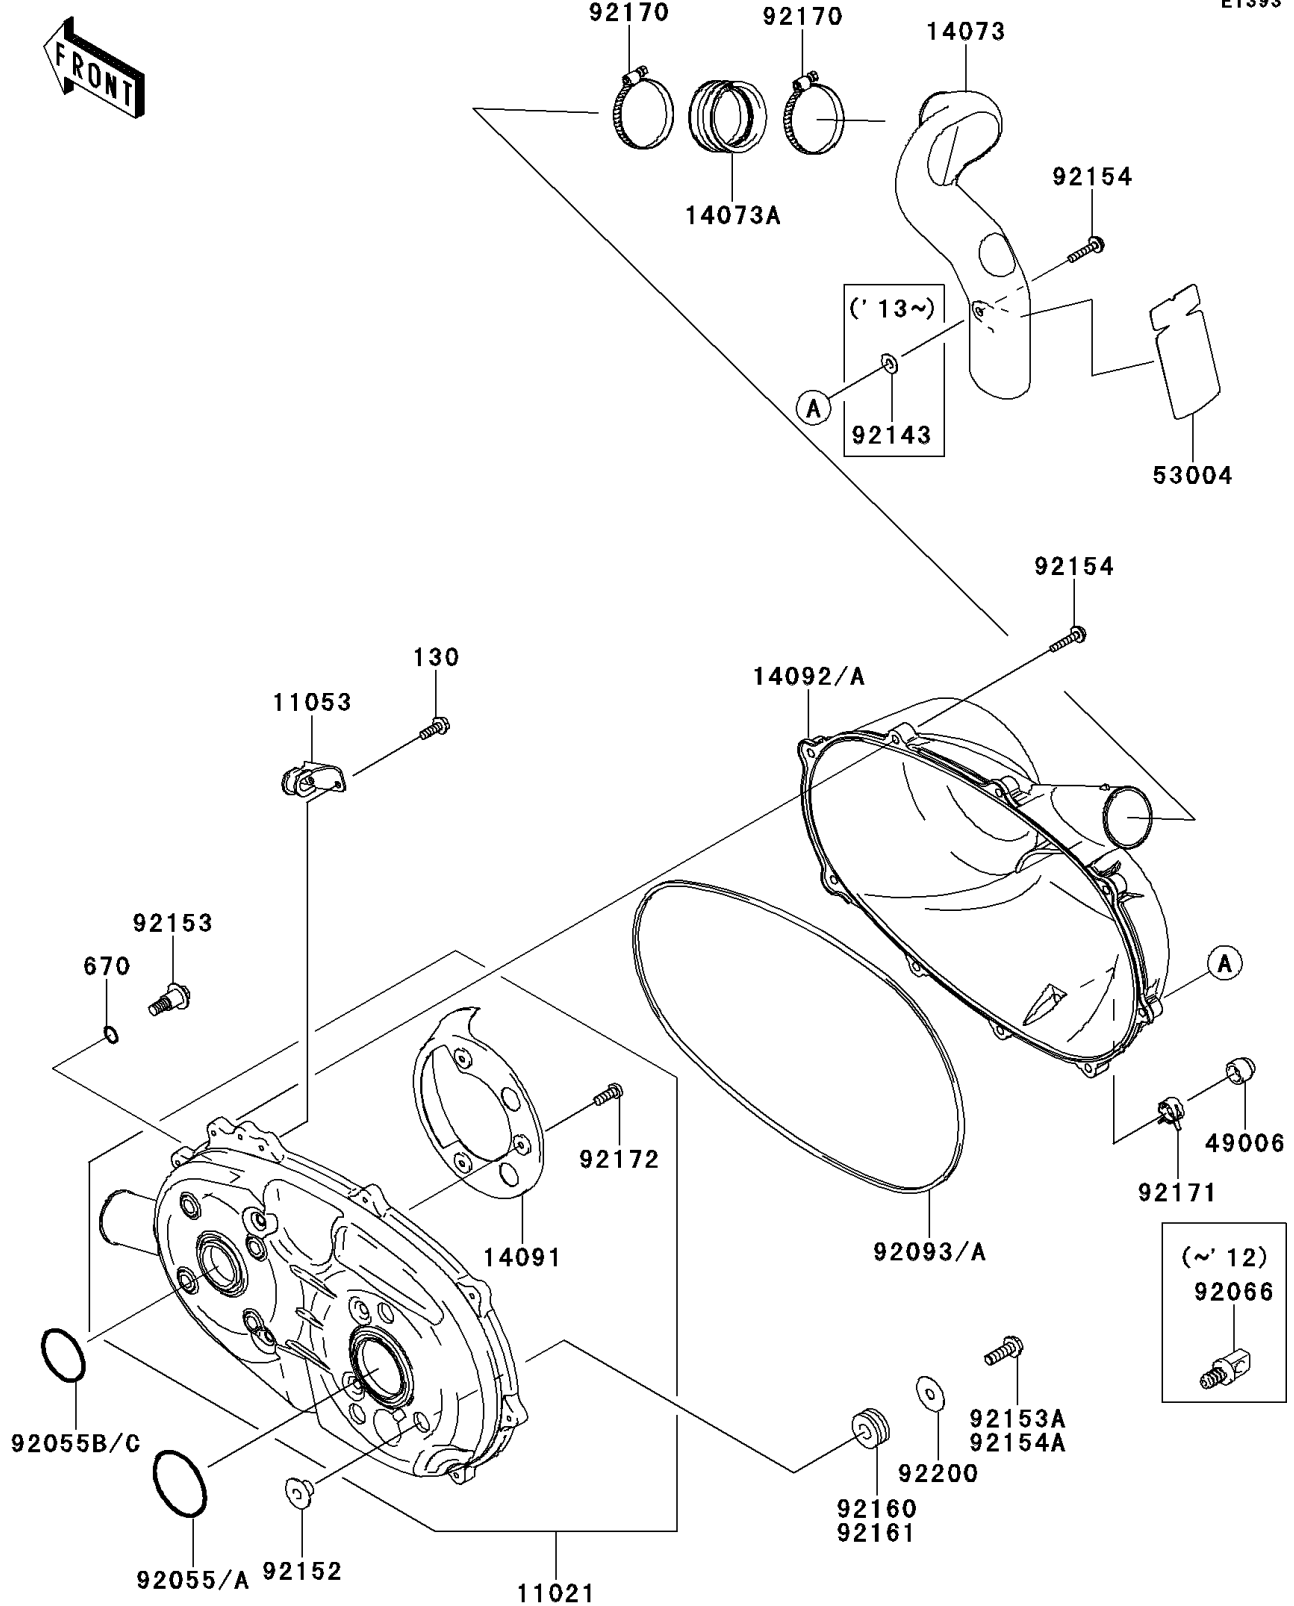

# 2013 MULE™ 600 PARTS DIAGRAM

## Converter Cover

E1393

### Converter Cover

ITEM NAME	PART NUMBER	QUANTITY
CASE-ASSY,BELT CONVERTER (Ref # 11021)	11021-0023	1
BRACKET (Ref # 11053)	11053-1483	1
DUCT,EXHAUST (Ref # 14073)	14073-0287	1
DUCT,JOINT (Ref # 14073A)	14073-1775	1
COVER (Ref # 14091)	14091-0391	1
COVER,BELT CONVERTER (Ref # 14092A)	14092-1007	1
BOOT,DRAIN (Ref # 49006)	49006-3718	1
MAT (Ref # 53004)	53004-0051	1
RING-O,64MM (Ref # 92055A)	92055-0748	1
RING-O,49.4MM (Ref # 92055B)	92055-0749	1
SEAL (Ref # 92093A)	92093-0586	1
COLLAR (Ref # 92143)	92143-1087	1
COLLAR (Ref # 92152)	92152-0894	3
BOLT,8X26.5 (Ref # 92153)	92153-0594	4
BOLT,6X35 (Ref # 92154)	92154-0342	9
BOLT,FLANGED,8X25 (Ref # 92154A)	92154-1068	3
DAMPER (Ref # 92161)	92161-1484	3
CLAMP (Ref # 92170)	92170-1764	2
CLAMP (Ref # 92171)	92171-0329	1
SCREW,5X14 (Ref # 92172)	92172-0166	3
WASHER,8.5X29X0.8 (Ref # 92200)	92200-0574	3
BOLT-FLANGED,6X18 (Ref # 130)	130BB0618	2
O RING,12MM (Ref # 670)	670D2012	4