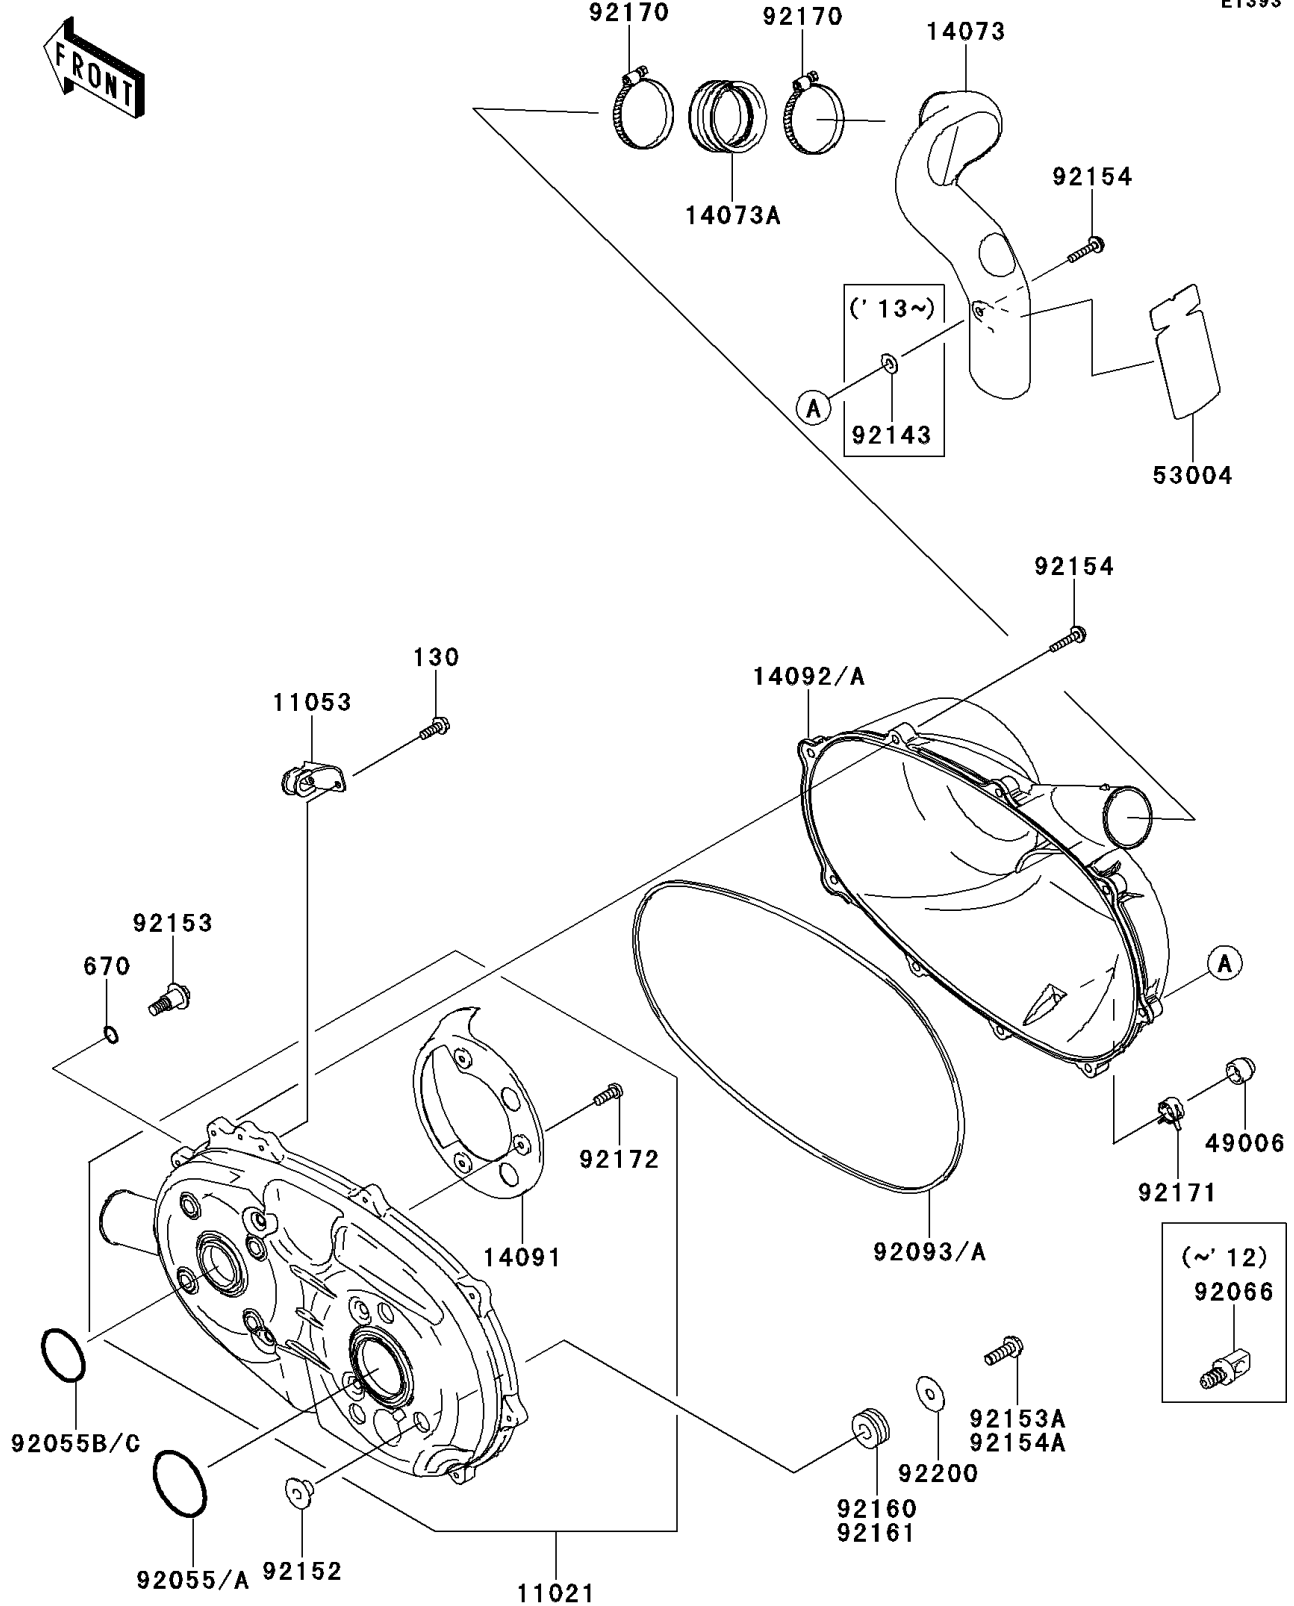

# 2014 MULE™ 600 PARTS DIAGRAM

## Converter Cover

E1393

## 2014 MULE™ 600 PARTS LIST

### Converter Cover

ITEM NAME	PART NUMBER	QUANTITY
CASE-ASSY,BELT CONVERTER (Ref # 11021)	11021-0023	1
BRACKET (Ref # 11053)	11053-1483	1
DUCT,EXHAUST (Ref # 14073)	14073-0287	1
DUCT,JOINT (Ref # 14073A)	14073-1775	1
COVER (Ref # 14091)	14091-0391	1
COVER,BELT CONVERTER (Ref # 14092A)	14092-1007	1
BOOT,DRAIN (Ref # 49006)	49006-3718	1
MAT (Ref # 53004)	53004-0051	1
RING-O,64MM (Ref # 92055A)	92055-0748	1
RING-O,49.4MM (Ref # 92055B)	92055-0749	1
SEAL (Ref # 92093A)	92093-0586	1
COLLAR (Ref # 92143)	92143-1087	1
COLLAR (Ref # 92152)	92152-0894	3
BOLT,8X26.5 (Ref # 92153)	92153-0594	4
BOLT,6X35 (Ref # 92154)	92154-0342	9
BOLT,FLANGED,8X25 (Ref # 92154A)	92154-1068	3
DAMPER (Ref # 92161)	92161-1484	3
CLAMP (Ref # 92170)	92170-1764	2
CLAMP (Ref # 92171)	92171-0329	1
SCREW,5X14 (Ref # 92172)	92172-0166	3
WASHER,8.5X29X0.8 (Ref # 92200)	92200-0574	3
BOLT-FLANGED,6X18 (Ref # 130)	130BB0618	2
O RING,12MM (Ref # 670)	670D2012	4