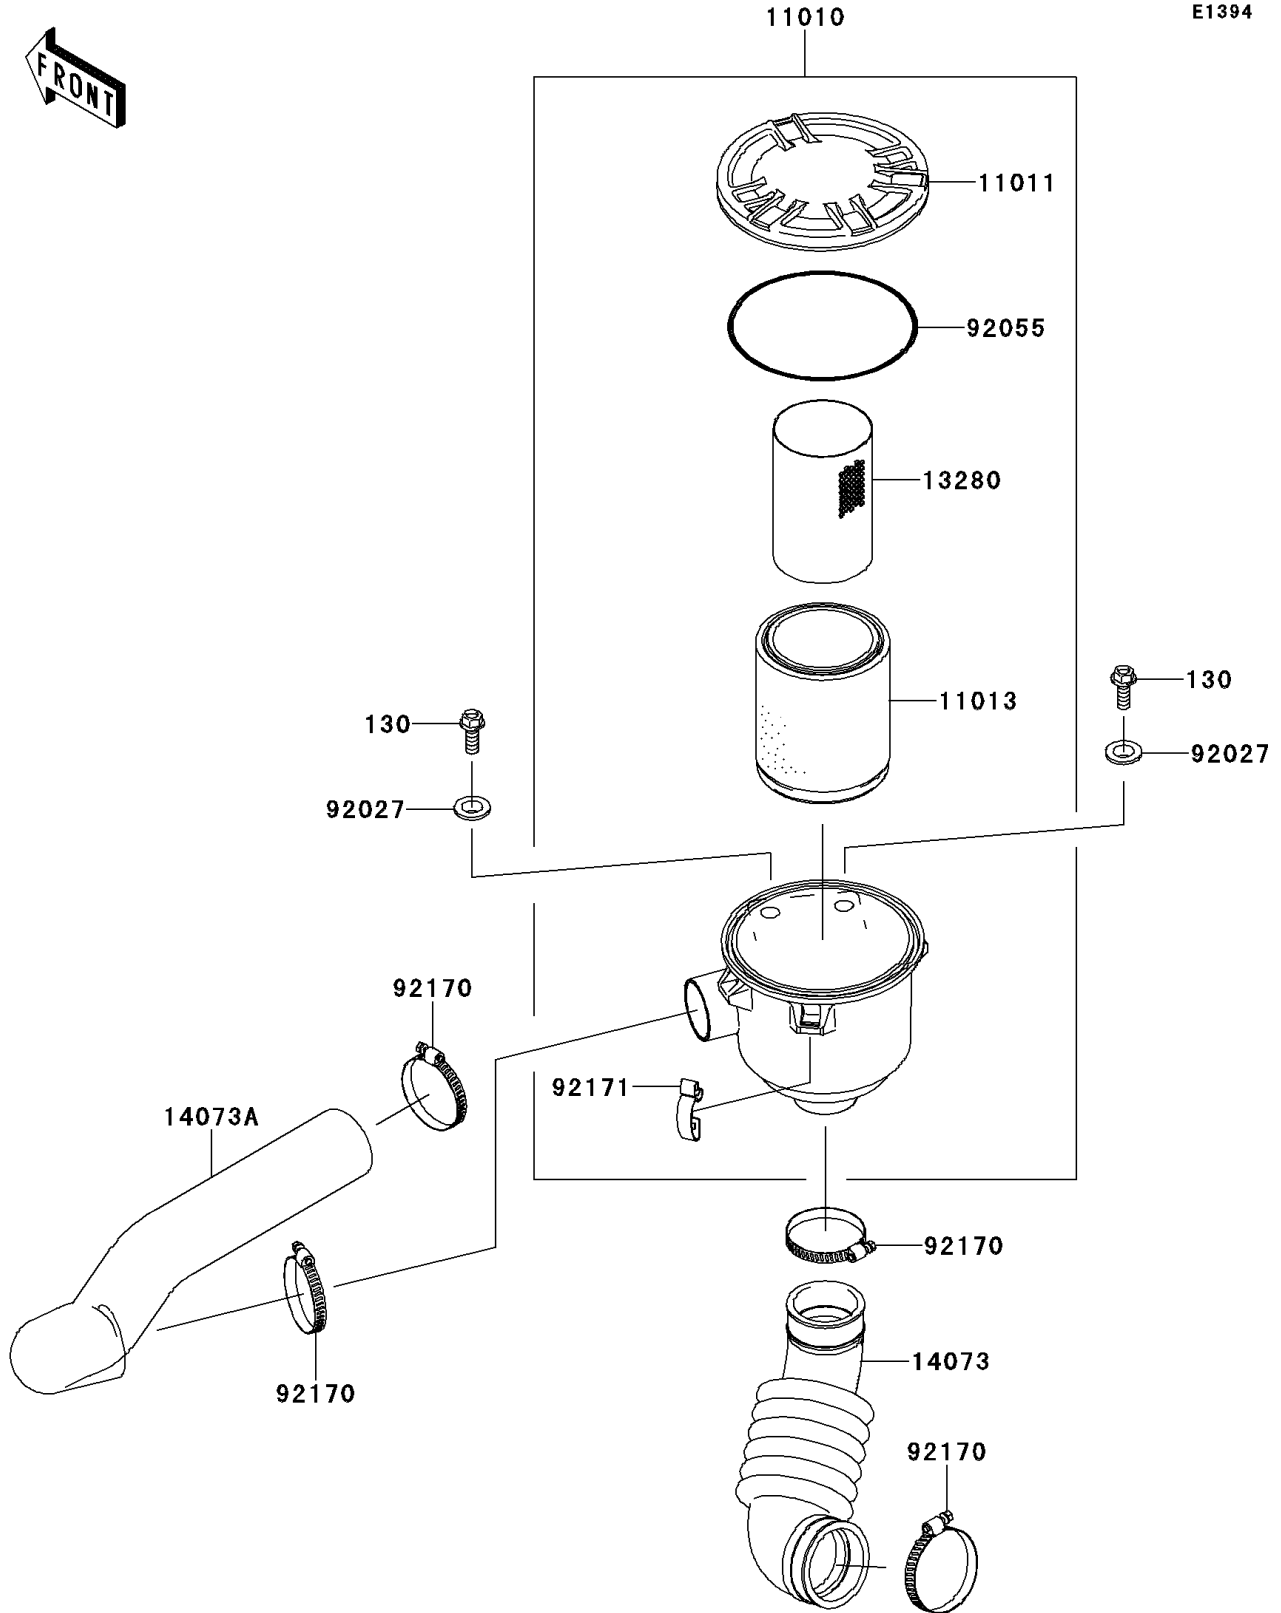

2014 MULE™ 600 PARTS DIAGRAM

Air Cleaner-Belt Converter

E1394

2014 MULE™ 600 PARTS LIST

Air Cleaner-Belt Converter

ITEM NAME	PART NUMBER	QUANTITY
FILTER-ASSY-AIR (Ref # 11010)	11010-0172	1
CASE-AIR FILTER,CAP (Ref # 11011)	11011-0135	1
ELEMENT-AIR FILTER (Ref # 11013)	11013-0037	1
HOLDER (Ref # 13280)	13280-0312	1
DUCT,AIR FILTER-CASE (Ref # 14073)	14073-0061	1
DUCT,BAR-AIR FILTER (Ref # 14073A)	14073-0080	1
COLLAR (Ref # 92027)	92027-1354	2
RING-O,122X4 (Ref # 92055)	92055-0167	1
CLAMP (Ref # 92170)	92170-1674	4
CLAMP (Ref # 92171)	92171-0225	3
BOLT-FLANGED,8X22 (Ref # 130)	130BB0822	2