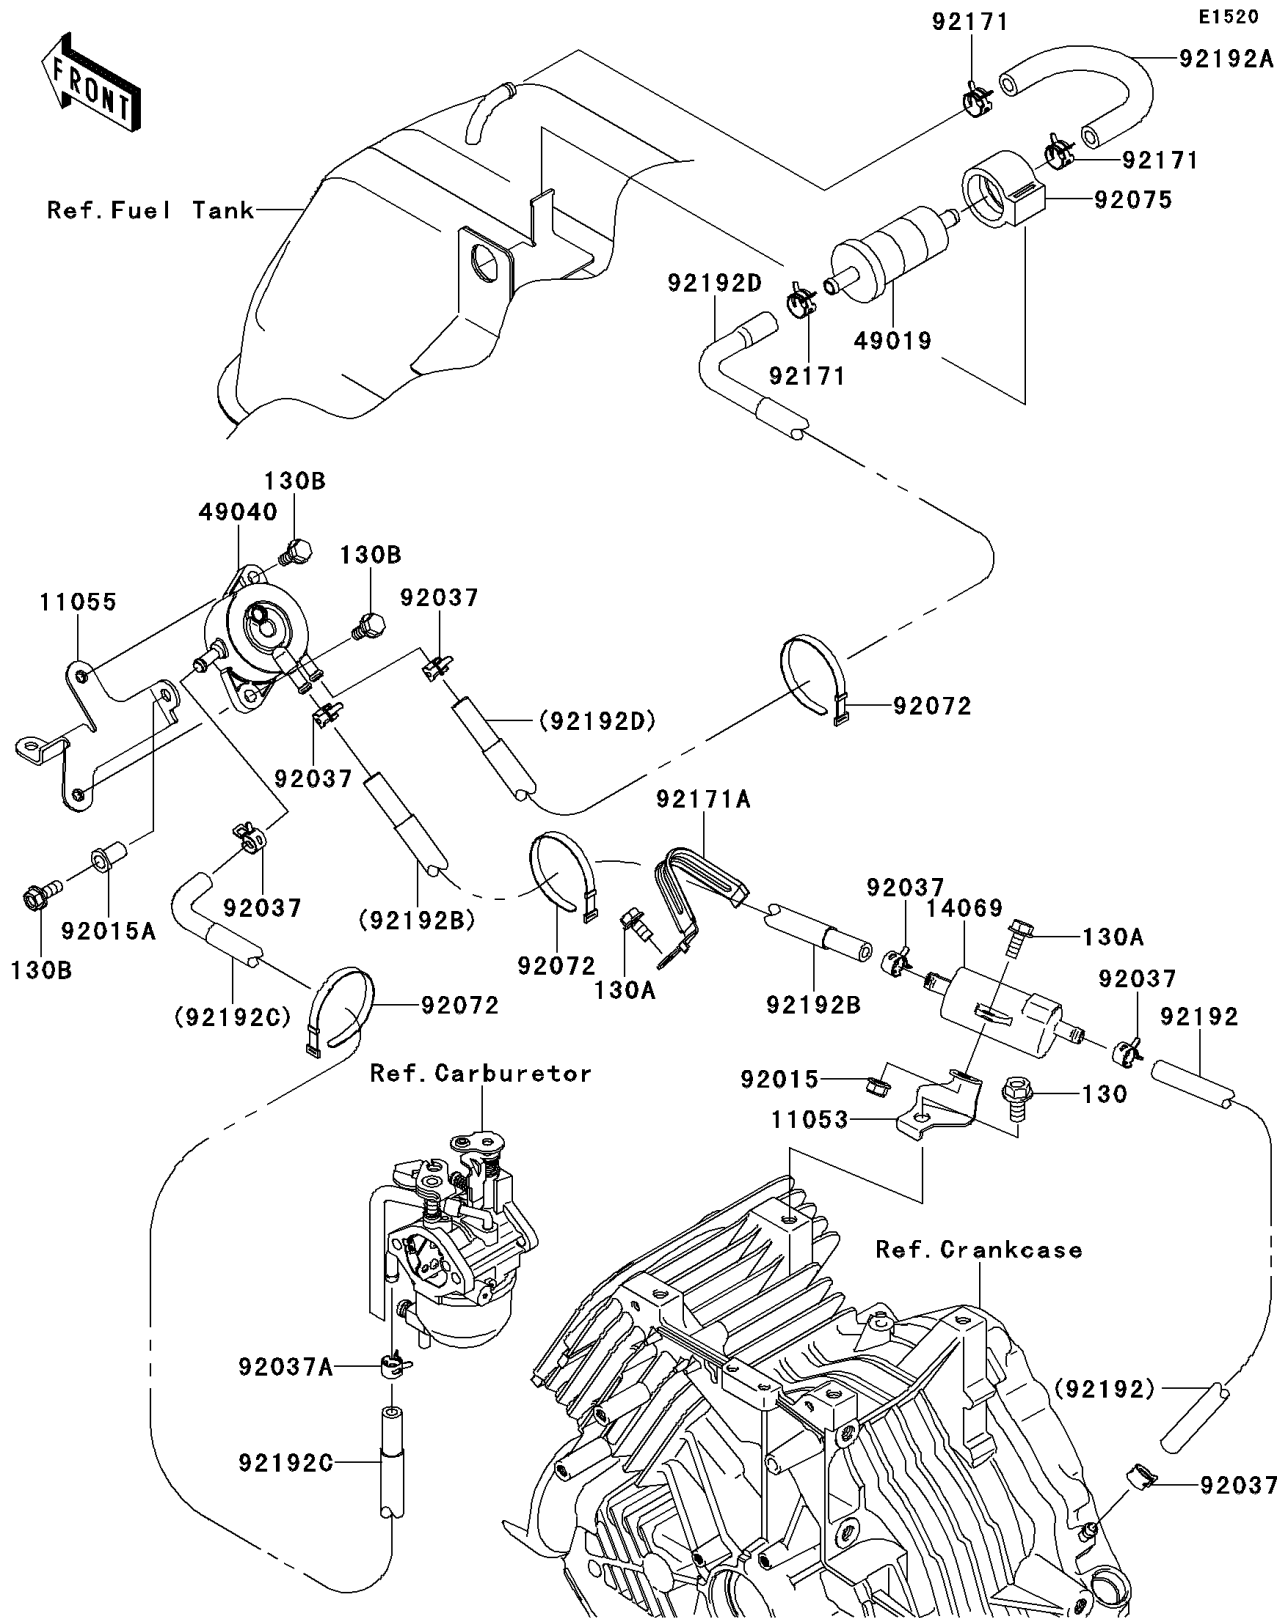

2014 MULE™ 600 PARTS DIAGRAM

Fuel Pump

2014 MULE™ 600 PARTS LIST

Fuel Pump

ITEM NAME	PART NUMBER	QUANTITY
BRACKET,BREATHER (Ref # 11053)	11053-1711	1
BRACKET (Ref # 11055)	11055-1668	1
BREATHER (Ref # 14069)	14069-0003	1
FILTER-FUEL (Ref # 49019)	49019-1055	1
PUMP-FUEL (Ref # 49040)	49040-7001	1
NUT,LOCK,FLANGED,6MM (Ref # 92015)	92015-1339	1
NUT,POP,6MM (Ref # 92015A)	92015-1759	1
CLAMP,TUBE (Ref # 92037)	92037-1505	6
CLAMP (Ref # 92037A)	92037-2113	1
BAND,L=186 (Ref # 92072)	92072-056	3
DAMPER,FUEL FILTER (Ref # 92075)	92075-1853	1
CLAMP (Ref # 92171)	92171-0515	3
CLAMP (Ref # 92171A)	92171-0842	1
TUBE,5.8X10.8X270 (Ref # 92192)	92192-0204	1
TUBE,7.5X12.5X200 (Ref # 92192A)	92192-0243	1
TUBE,5.8X10.8X370 (Ref # 92192B)	92192-0825	1
TUBE,CARB.-PUMP FUEL (Ref # 92192C)	92192-0826	1
TUBE (Ref # 92192D)	92192-0827	1
BOLT-FLANGED,8X16 (Ref # 130)	130AA0816	1
BOLT-FLANGED,6X14 (Ref # 130A)	130BA0614	2
BOLT-FLANGED,6X16 (Ref # 130B)	130BB0616	3