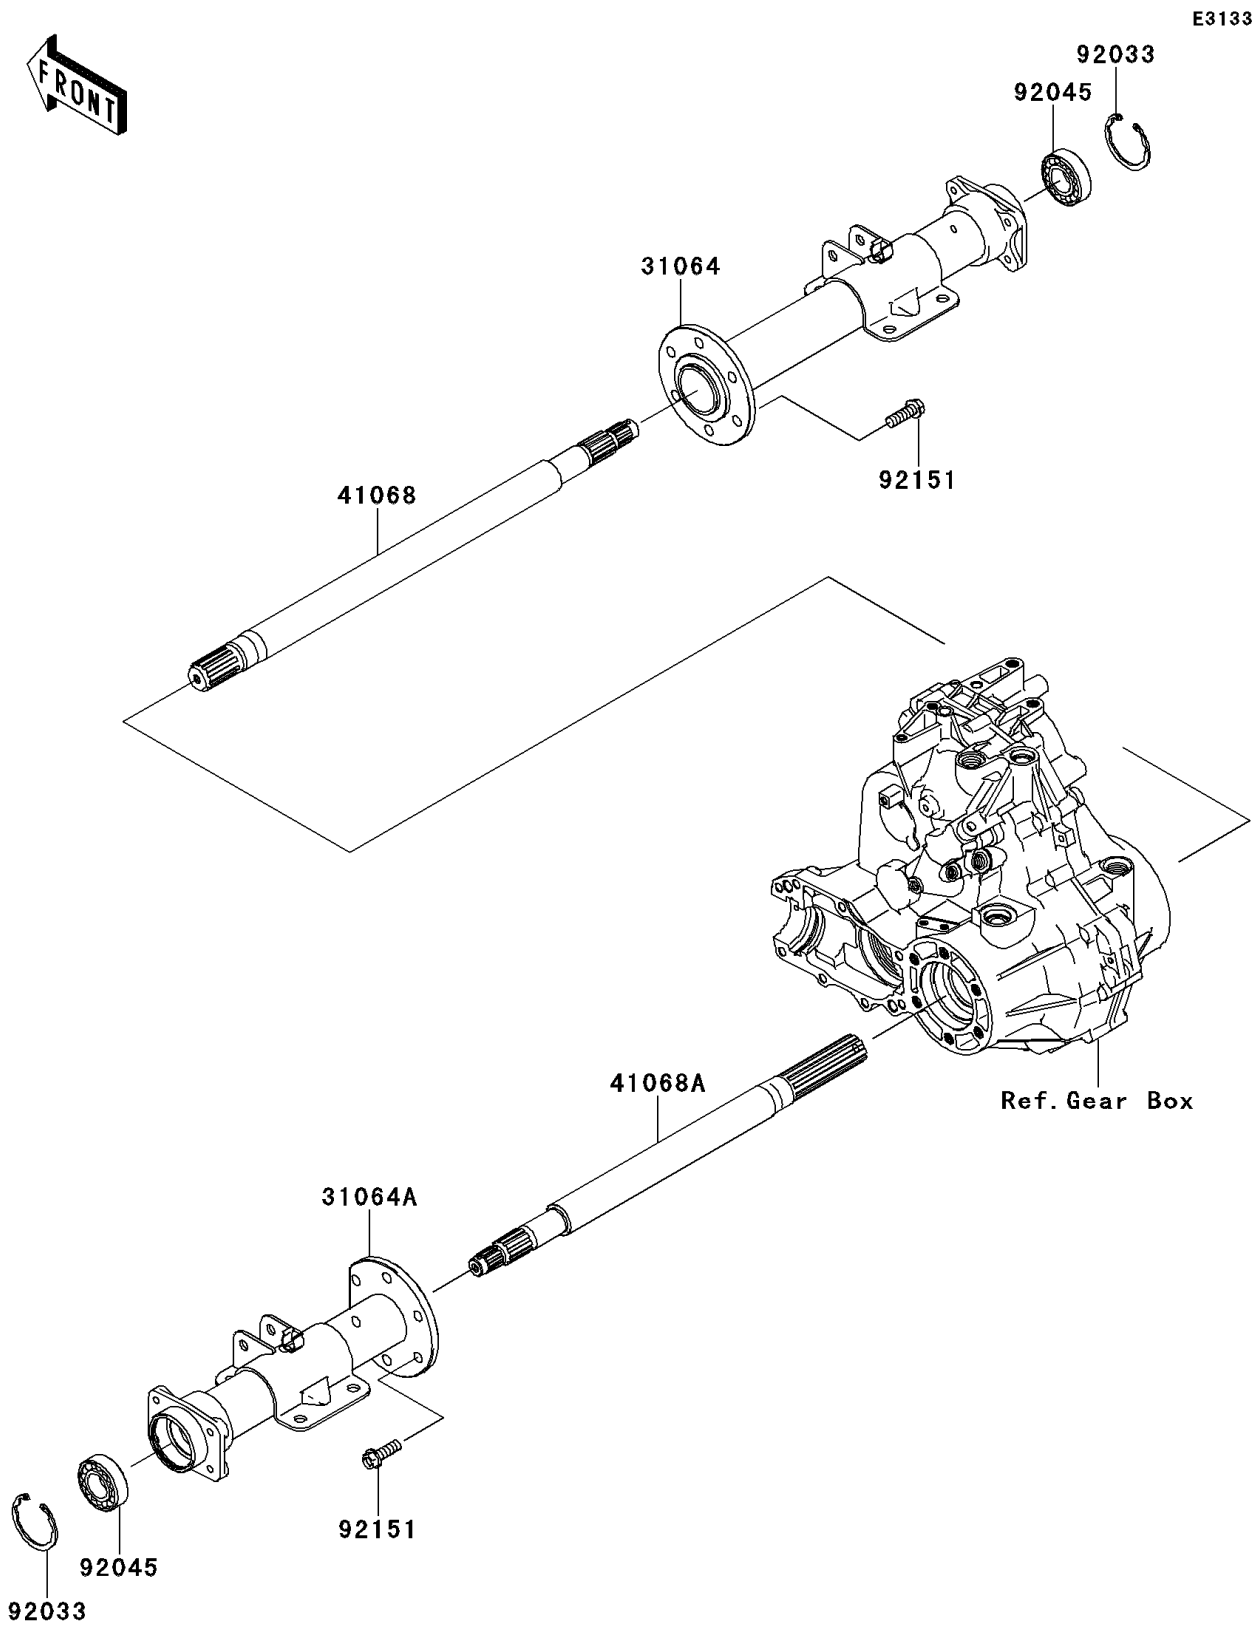

# 2013 MULE™ 600 PARTS DIAGRAM

Rear Axle

## 2013 MULE™ 600 PARTS LIST

### Rear Axle

ITEM NAME	PART NUMBER	QUANTITY
PIPE-COMP,RH (Ref # 31064)	31064-0197	1
PIPE-COMP,LH (Ref # 31064A)	31064-0198	1
AXLE,RH (Ref # 41068)	41068-0036	1
AXLE,LH (Ref # 41068A)	41068-0037	1
RING-SNAP (Ref # 92033)	92033-2149	2
BEARING-BALL,6205A26DDU2 (Ref # 92045)	92045-0044	2
BOLT,10X28 (Ref # 92151)	92151-2142	12