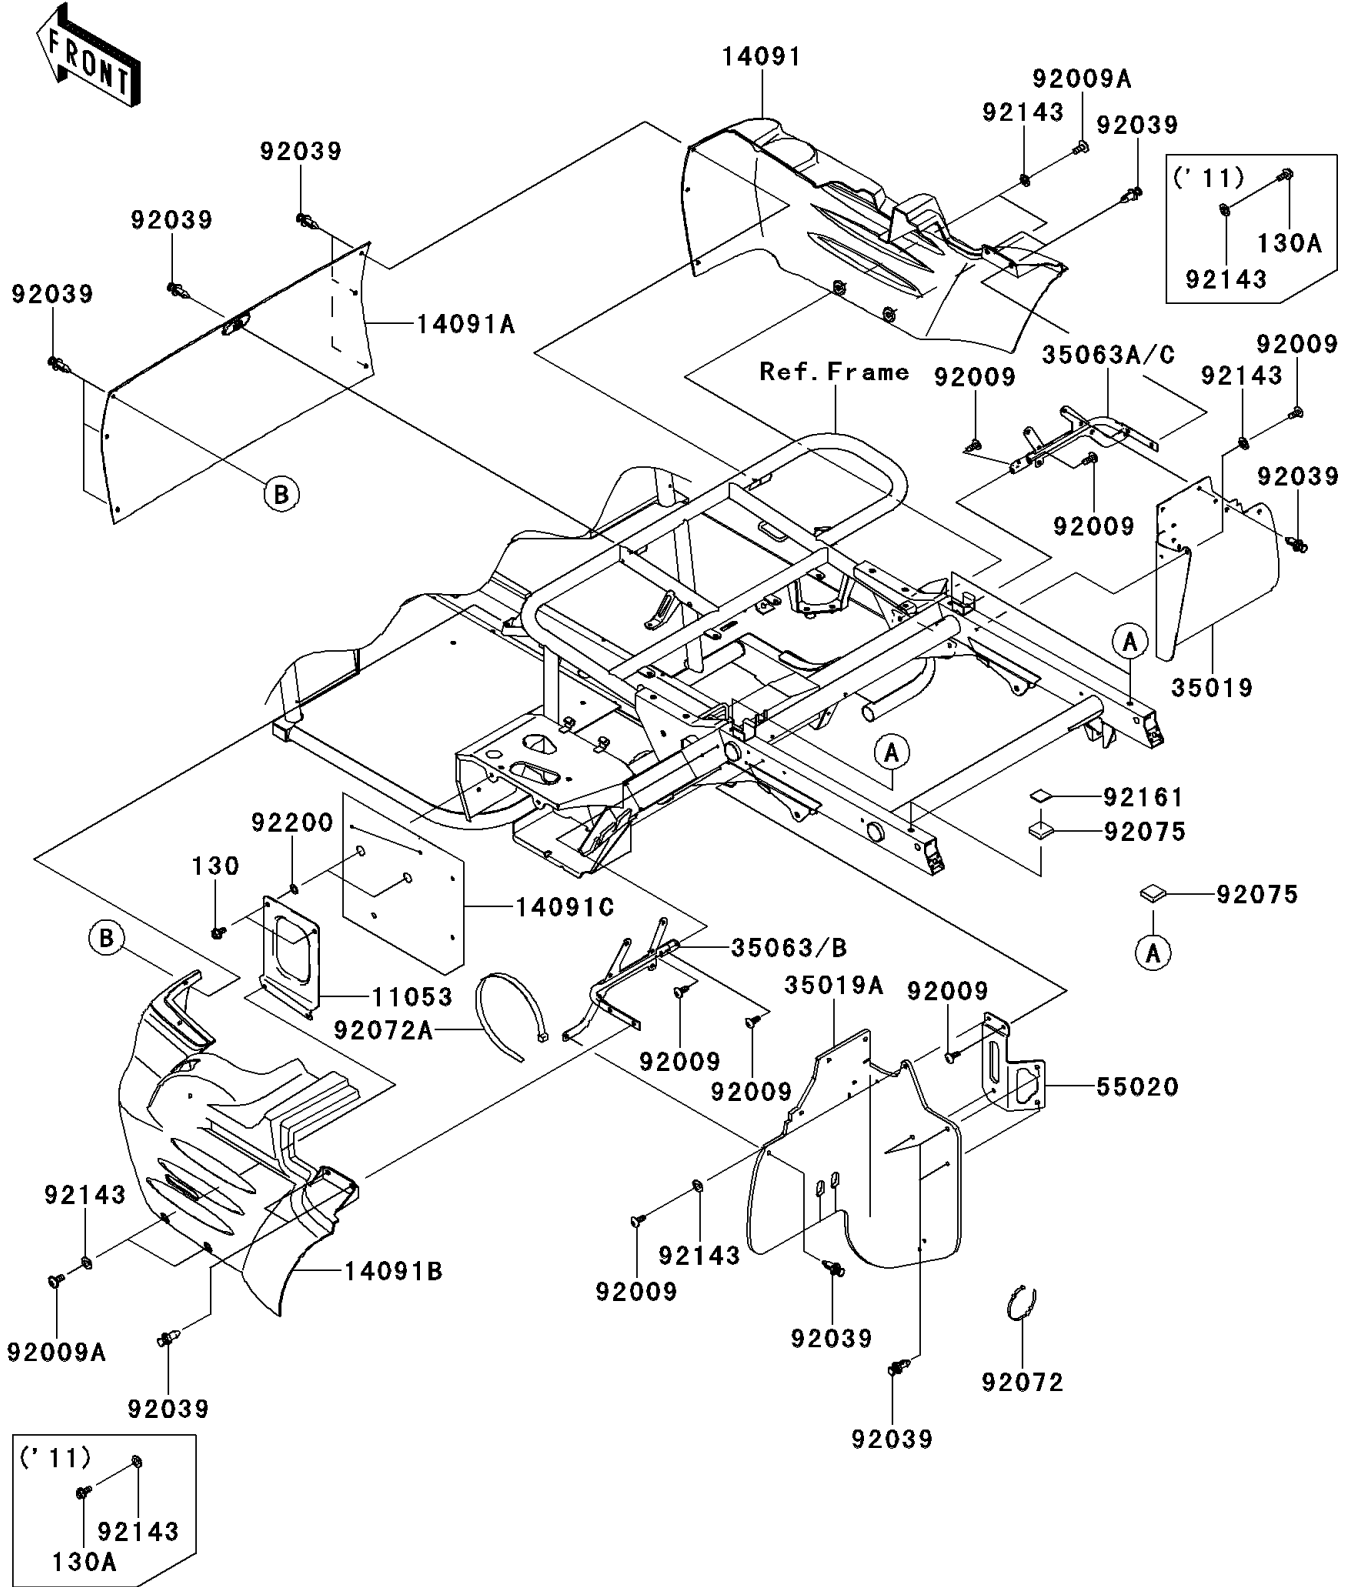

2011 MULE™ 600 PARTS DIAGRAM

Frame Fittings(Rear)

F2131

2011 MULE™ 600 PARTS LIST

Frame Fittings(Rear)

| ITEM NAME | PART NUMBER | QUANTITY |
|---|---------------|----------|
| BRACKET (Ref # 11053) | 11053-0857 | 1 |
| COVER,REAR SIDE,RH,F.BLACK (Ref # 14091) | 14091-0224-6Z | 1 |
| COVER,UNDER SEAT,CNT,F.BLACK (Ref # 14091A) | 14091-0341-6Z | 1 |
| COVER,REAR SIDE,LH,F.BLACK (Ref # 14091B) | 14091-0395-6Z | 1 |
| COVER (Ref # 14091C) | 14091-0464 | 1 |
| FLAP,RR,FR,RH (Ref # 35019) | 35019-0029 | 1 |
| FLAP,RR,FR,LH (Ref # 35019A) | 35019-7512 | 1 |
| STAY,LH (Ref # 35063B) | 35063-7511 | 1 |
| STAY,RH (Ref # 35063C) | 35063-7512 | 1 |
| GUARD,COOLING FAN (Ref # 55020) | 55020-7527 | 1 |
| SCREW,TAPPING,6X16 (Ref # 92009) | 92009-1166 | 7 |
| SCREW,6X16 (Ref # 92009A) | 92009-1621 | 4 |
| RIVET (Ref # 92039) | 92039-1229 | 22 |
| BAND,L=188 (Ref # 92072) | 92072-1239 | 1 |
| BAND,L=368.3 (Ref # 92072A) | 92072-3872 | 1 |
| DAMPER (Ref # 92075) | 92075-1882 | 4 |
| COLLAR (Ref # 92143) | 92143-1087 | 10 |
| DAMPER (Ref # 92161) | 92161-7520 | 1 |
| WASHER,7.04X12.5X0.6 (Ref # 92200) | 92200-0234 | 2 |
| BOLT-FLANGED,6X12 (Ref # 130) | 130BA0612 | 2 |
| BOLT-FLANGED,6X14 (Ref # 130A) | 130BA0614 | 4 |