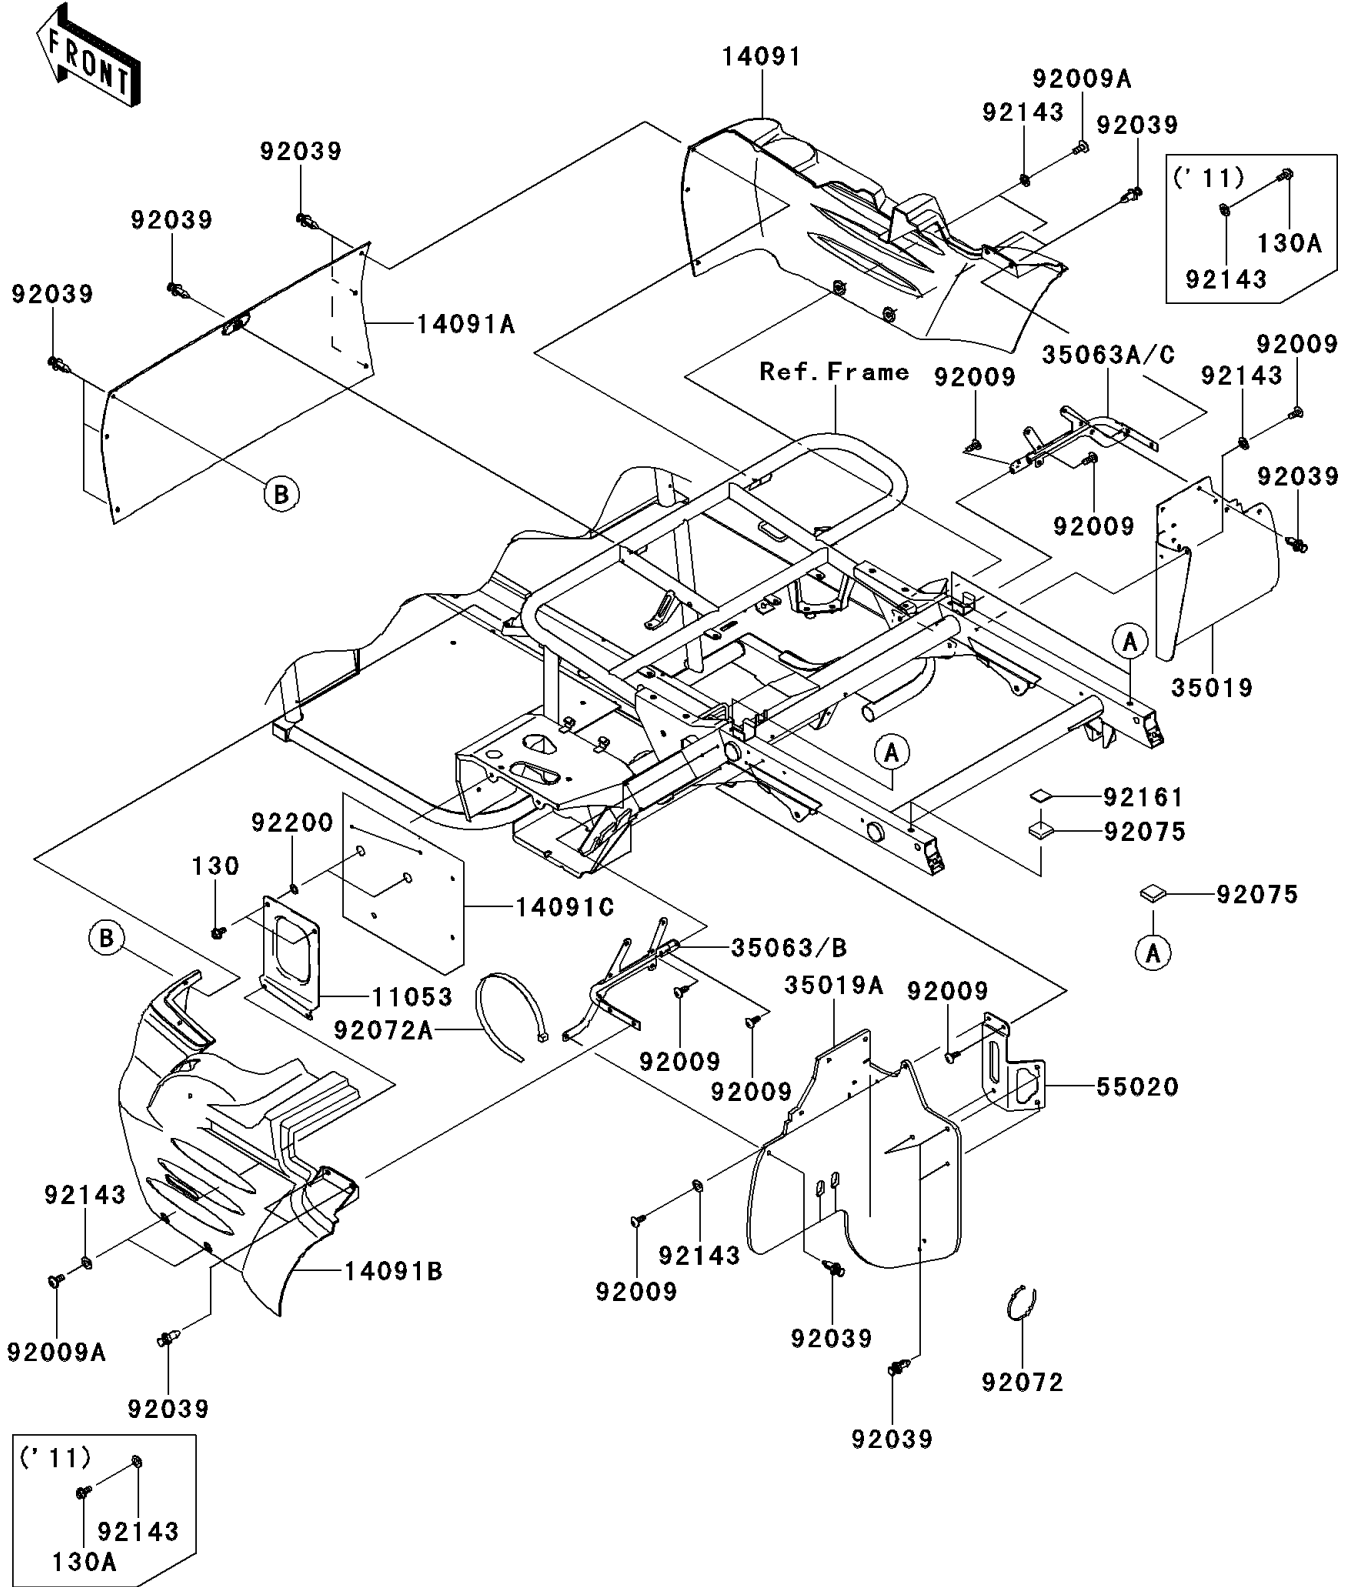

2013 MULE™ 600 PARTS DIAGRAM

Frame Fittings(Rear)

F2131

2013 MULE™ 600 PARTS LIST

Frame Fittings(Rear)

ITEM NAME	PART NUMBER	QUANTITY
BRACKET (Ref # 11053)	11053-0857	1
COVER,REAR SIDE,RH,F.BLACK (Ref # 14091)	14091-0224-6Z	1
COVER,UNDER SEAT,CNT,F.BLACK (Ref # 14091A)	14091-0341-6Z	1
COVER,REAR SIDE,LH,F.BLACK (Ref # 14091B)	14091-0395-6Z	1
COVER (Ref # 14091C)	14091-0464	1
FLAP,RR,FR,RH (Ref # 35019)	35019-0029	1
FLAP,RR,FR,LH (Ref # 35019A)	35019-7512	1
STAY,LH (Ref # 35063)	35063-0784	1
STAY,RH (Ref # 35063A)	35063-0785	1
GUARD,COOLING FAN (Ref # 55020)	55020-7527	1
SCREW,TAPPING,6X16 (Ref # 92009)	92009-1166	7
SCREW,6X16 (Ref # 92009A)	92009-1621	4
RIVET (Ref # 92039)	92039-1229	26
BAND,L=188 (Ref # 92072)	92072-1239	1
BAND,L=368.3 (Ref # 92072A)	92072-3872	1
DAMPER (Ref # 92075)	92075-1882	4
COLLAR (Ref # 92143)	92143-1087	6
DAMPER (Ref # 92161)	92161-7520	1
WASHER,7.04X12.5X0.6 (Ref # 92200)	92200-0234	2
BOLT-FLANGED,6X12 (Ref # 130)	130BA0612	2