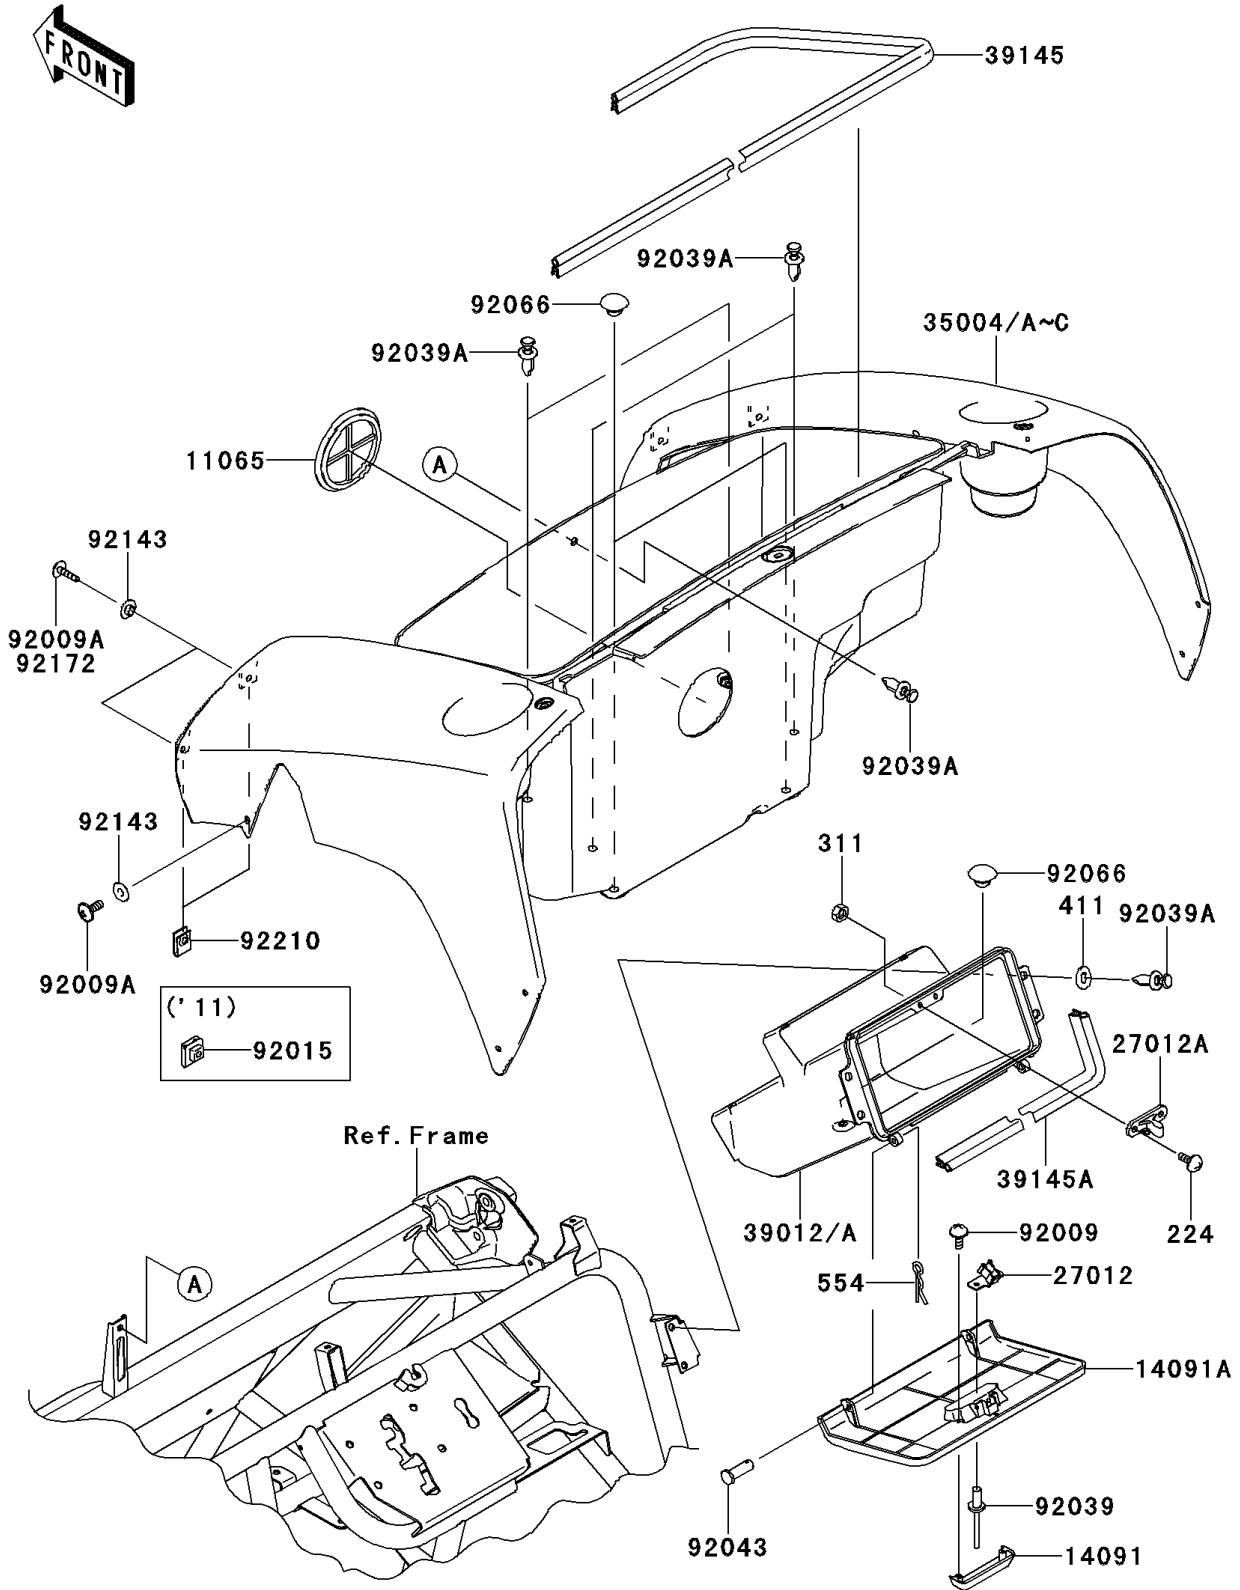

2013 MULE™ 600 PARTS DIAGRAM

Front Box

F2135

2013 MULE™ 600 PARTS LIST

Front Box

ITEM NAME	PART NUMBER	QUANTITY
CAP,F.BLACK (Ref # 11065)	11065-1053-6Z	1
COVER,STORAGE GRIP,GRAY (Ref # 14091)	14091-1659-284	1
COVER,CONTROL PANEL,GRAY (Ref # 14091A)	14091-1660-284	1
HOOK (Ref # 27012)	27012-1607	1
HOOK (Ref # 27012A)	27012-1612	1
FENDER-FRONT,STORAGE,S.GREEN (Ref # 35004B)	35004-0048-31R	1
CASE-STORAGE,RH,F.BLACK (Ref # 39012A)	39012-1061-6Z	1
TRIM-SEAL,L=1940 (Ref # 39145)	39145-0007	1
TRIM-SEAL,L=774 (Ref # 39145A)	39145-1130	1
SCREW,TAPPING,4X12 (Ref # 92009)	92009-1444	2
SCREW,6X16 (Ref # 92009A)	92009-1621	2
RIVET (Ref # 92039)	92039-1041	2
RIVET (Ref # 92039A)	92039-1229	9
PIN,6X14.5 (Ref # 92043)	92043-125	2
PLUG (Ref # 92066)	92066-1485	3
COLLAR (Ref # 92143)	92143-1087	6
SCREW,TAPPING,6X20 (Ref # 92172)	92172-0488	4
NUT,LEAF SPRING,6MM (Ref # 92210)	92210-0624	4
SCREW-PAN-WP-CROS,4X12 (Ref # 224)	224AB0412	2
NUT-HEX (Ref # 311)	311AB0400	2
WASHER-PLAIN (Ref # 411)	411AA0800	4
PIN-SNAP (Ref # 554)	554DA0600	2