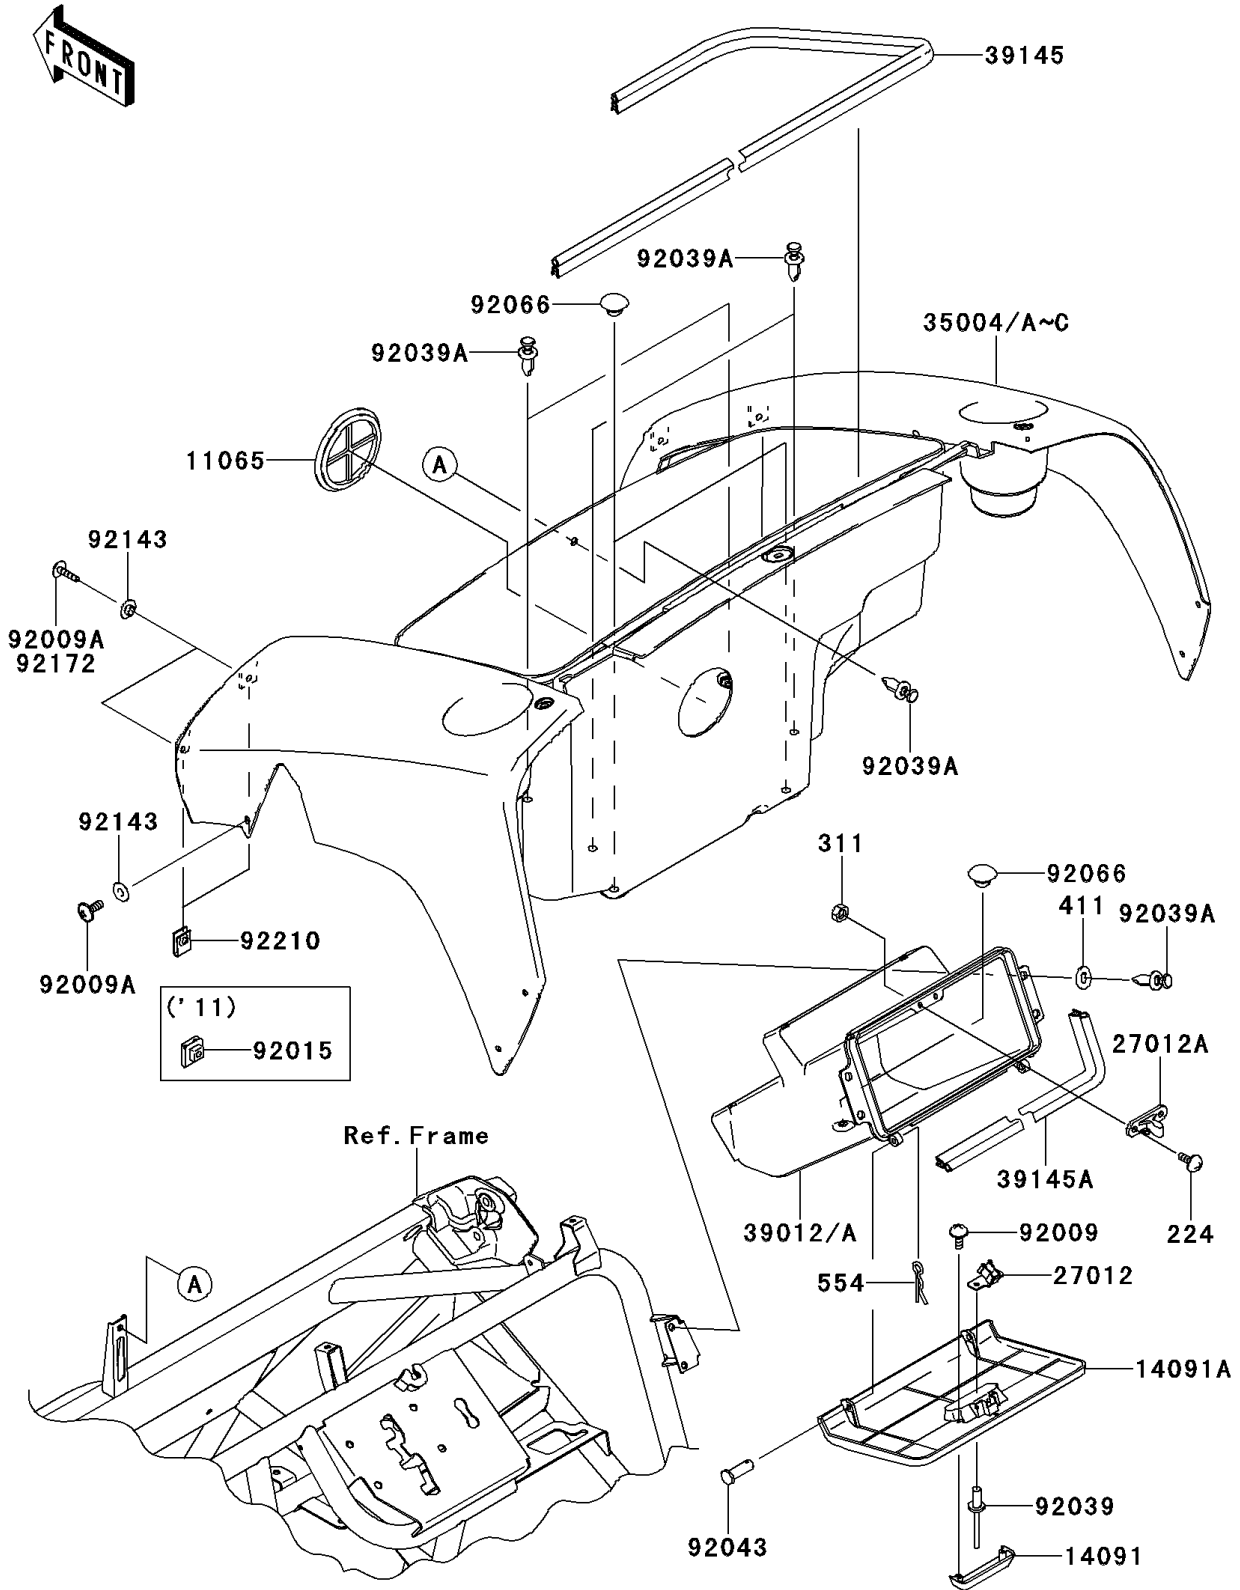

2014 MULE™ 600 PARTS DIAGRAM

Front Box

F2135

2014 MULE™ 600 PARTS LIST

Front Box

ITEM NAME	PART NUMBER	QUANTITY
CAP,F.BLACK (Ref # 11065)	11065-1053-6Z	1
COVER,STORAGE GRIP,GRAY (Ref # 14091)	14091-1659-284	1
COVER,CONTROL PANEL,GRAY (Ref # 14091A)	14091-1660-284	1
HOOK (Ref # 27012)	27012-1607	1
HOOK (Ref # 27012A)	27012-1612	1
FENDER-FRONT,STORAGE,D.R.RED (Ref # 35004)	35004-0048-16L	1
FENDER-FRONT,STORAGE,W.GREEN (Ref # 35004A)	35004-0048-286	1
CASE-STORAGE,RH,F.BLACK (Ref # 39012A)	39012-1061-6Z	1
TRIM-SEAL,L=1940 (Ref # 39145)	39145-0007	1
TRIM-SEAL,L=774 (Ref # 39145A)	39145-1130	1
SCREW,TAPPING,4X12 (Ref # 92009)	92009-1444	2
SCREW,6X16 (Ref # 92009A)	92009-1621	2
RIVET (Ref # 92039)	92039-1041	2
RIVET (Ref # 92039A)	92039-1229	9
PIN,6X14.5 (Ref # 92043)	92043-125	2
PLUG (Ref # 92066)	92066-1485	3
COLLAR (Ref # 92143)	92143-1087	6
SCREW,TAPPING,6X20 (Ref # 92172)	92172-0488	4
NUT,LEAF SPRING,6MM (Ref # 92210)	92210-0624	4
SCREW-PAN-WP-CROS,4X12 (Ref # 224)	224AB0412	2
NUT-HEX (Ref # 311)	311AB0400	2
WASHER-PLAIN (Ref # 411)	411AA0800	4
PIN-SNAP (Ref # 554)	554DA0600	2