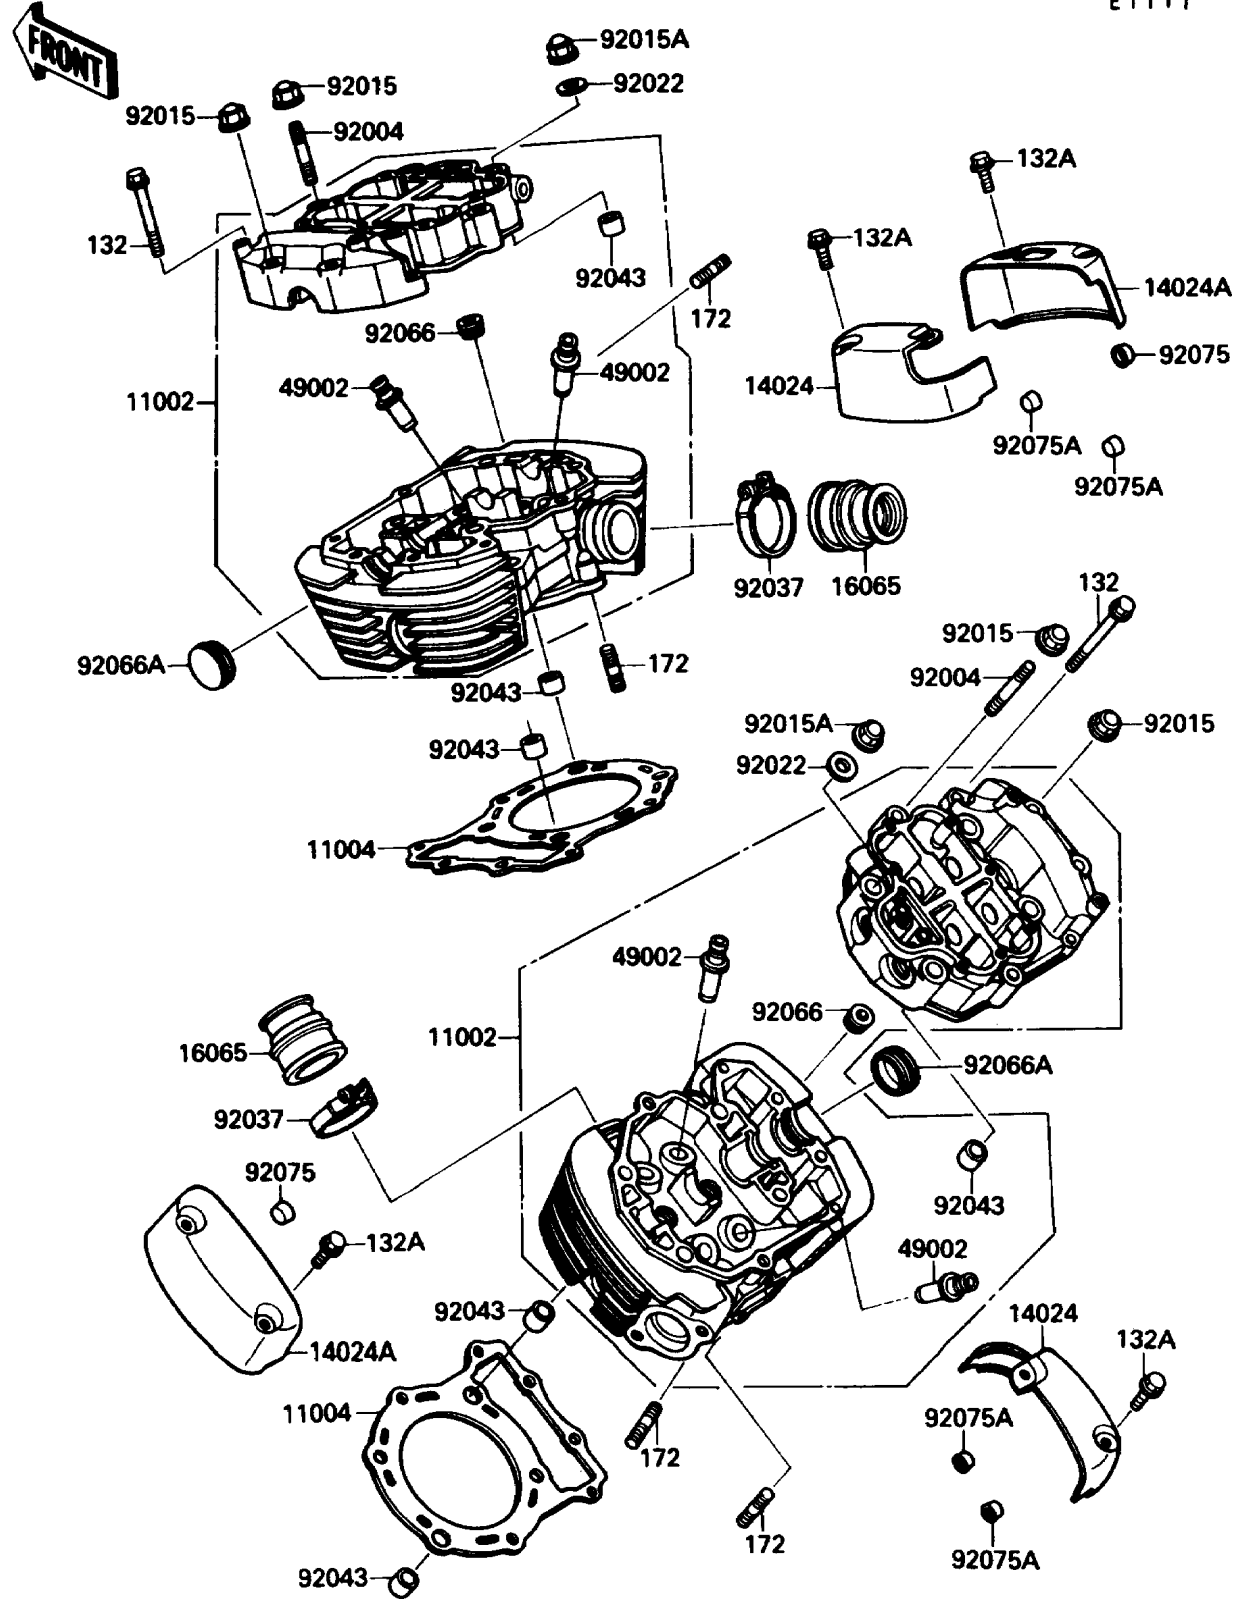

# 1988 Vulcan 88 PARTS DIAGRAM

Cylinder Head

E1111

# 1988 Vulcan 88 PARTS LIST

Cylinder Head

ITEM NAME	PART NUMBER	QUANTITY
-----------	-------------	----------