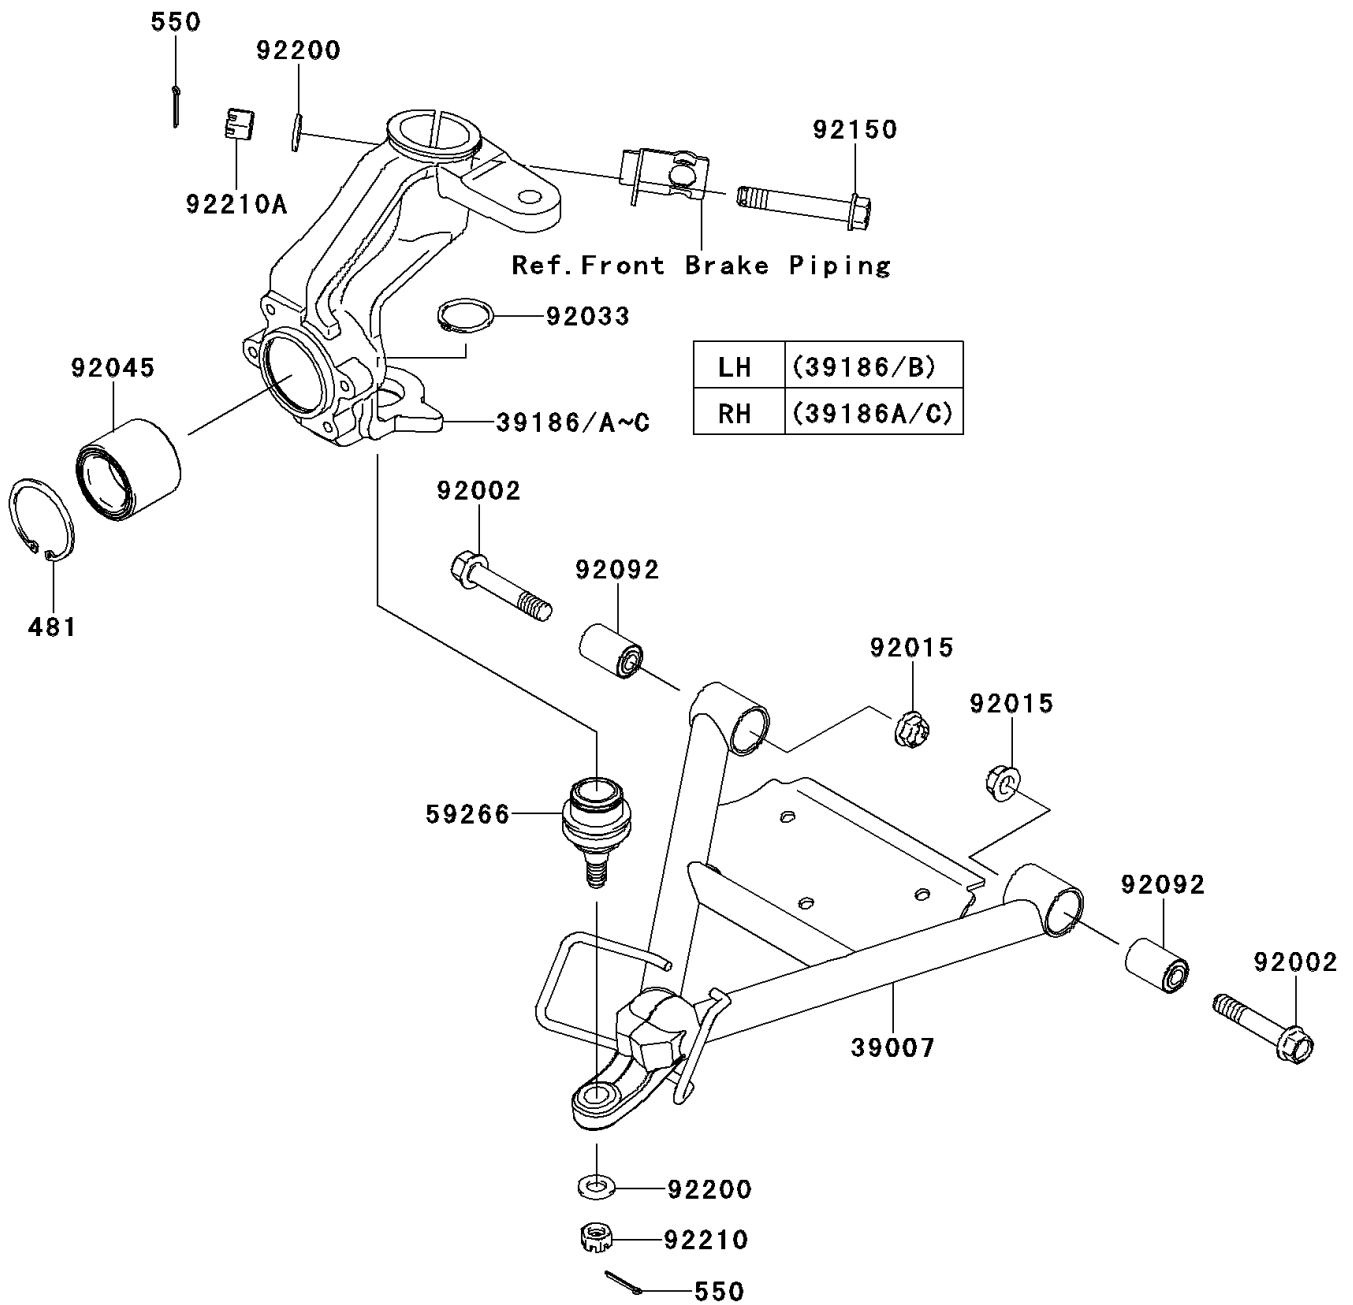

2014 MULE™ 600 PARTS DIAGRAM

Suspension

F2150

2014 MULE™ 600 PARTS LIST

Suspension

ITEM NAME	PART NUMBER	QUANTITY
ARM-SUSP (Ref # 39007)	39007-0029	2
KNUCKLE,LH (Ref # 39186B)	39186-0314	1
KNUCKLE,RH (Ref # 39186C)	39186-0315	1
JOINT-BALL (Ref # 59266)	59266-1080	2
BOLT,ROD,12MM (Ref # 92002)	92002-1757	4
NUT,12MM (Ref # 92015)	92015-1706	4
RING-SNAP,C-TYPE,32MM (Ref # 92033)	92033-1262	2
BEARING-BALL,DAC2552W-7CS31 (Ref # 92045)	92045-0102	2
BUSHING-RUBBER (Ref # 92092)	92092-005	4
BOLT,FLANGED,12X72 (Ref # 92150)	92150-1356	2
WASHER,12.3X23X2.3 (Ref # 92200)	92200-1004	4
NUT,CASTLE,12MM (Ref # 92210)	92210-0395	2
NUT,12MM (Ref # 92210A)	92210-7501	2
CIRCLIP (Ref # 481)	481J5200	2
PIN-COTTER,3.0X25 (Ref # 550)	550AA3025	4