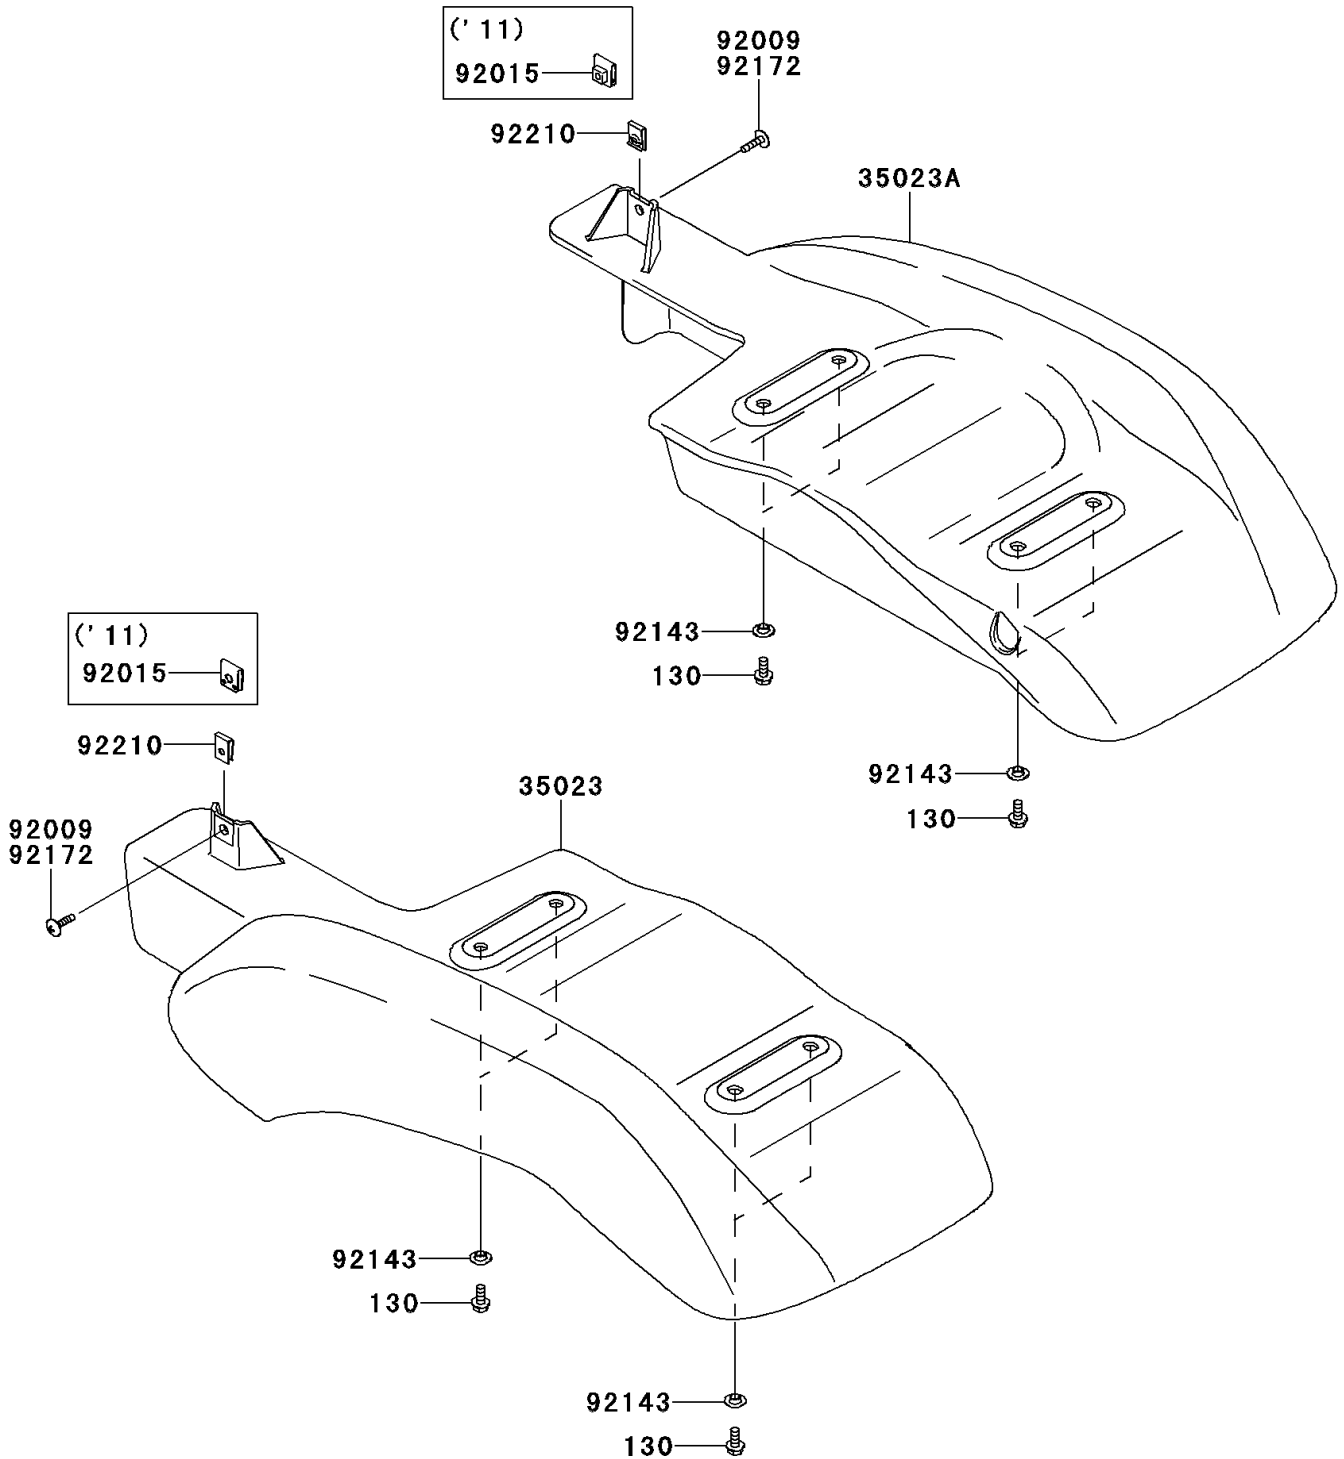

# 2013 MULE™ 600 PARTS DIAGRAM

Rear Fender(s)

F2172

### Rear Fender(s)

ITEM NAME	PART NUMBER	QUANTITY
FENDER-REAR,LH,F.BLACK (Ref # 35023)	35023-0045-6Z	1
FENDER-REAR,RH,F.BLACK (Ref # 35023A)	35023-0046-6Z	1
COLLAR (Ref # 92143)	92143-1087	8
SCREW,TAPPING,6X20 (Ref # 92172)	92172-0488	2
NUT,LEAF SPRING,6MM (Ref # 92210)	92210-0624	2
BOLT-FLANGED,6X14 (Ref # 130)	130BB0614	8