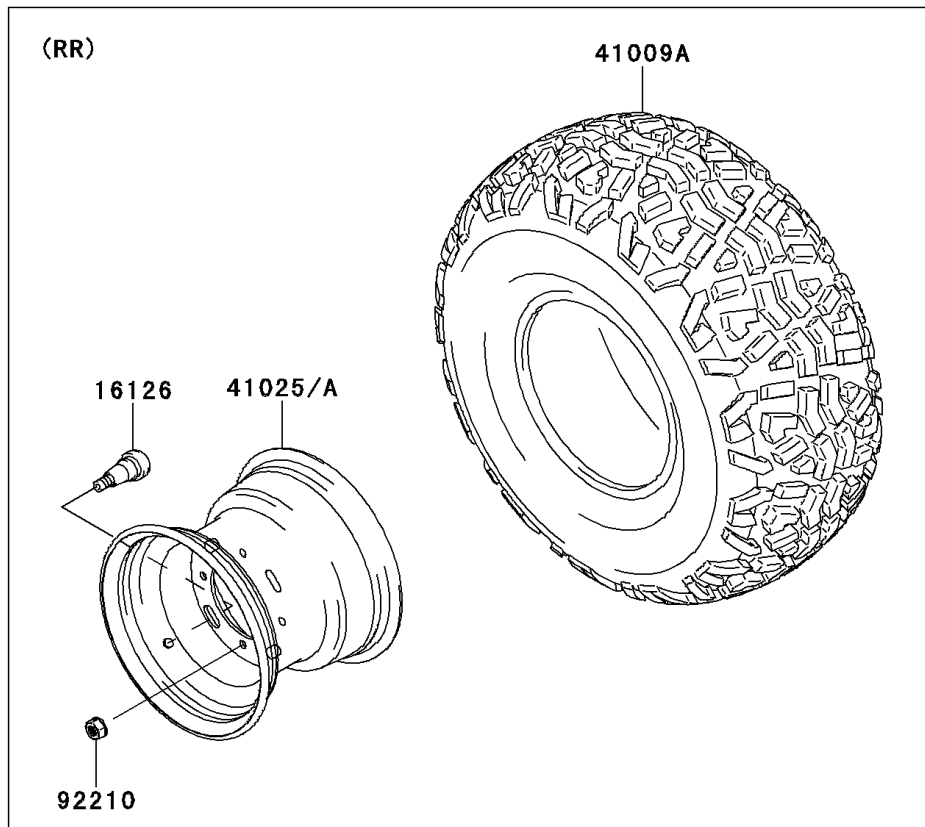

2011 MULE™ 600 PARTS DIAGRAM

Wheels/Tires

F2210

2011 MULE™ 600 PARTS LIST

Wheels/Tires

ITEM NAME	PART NUMBER	QUANTITY
VALVE (Ref # 16126)	16126-4001	4
TIRE,FR,22X9.00-10 4PR,K109 (Ref # 41009)	41009-0292	2
TIRE,RR,22X11.00-10 (Ref # 41009A)	41009-0293	2
RIM,RR,10X8.5,SILVER (Ref # 41025)	41025-0039-16H	2
RIM,FR,10X7.0 AT,SILVER (Ref # 41025B)	41025-0040-16H	2
NUT,LOCK,10MM (Ref # 92210)	92210-1204	16