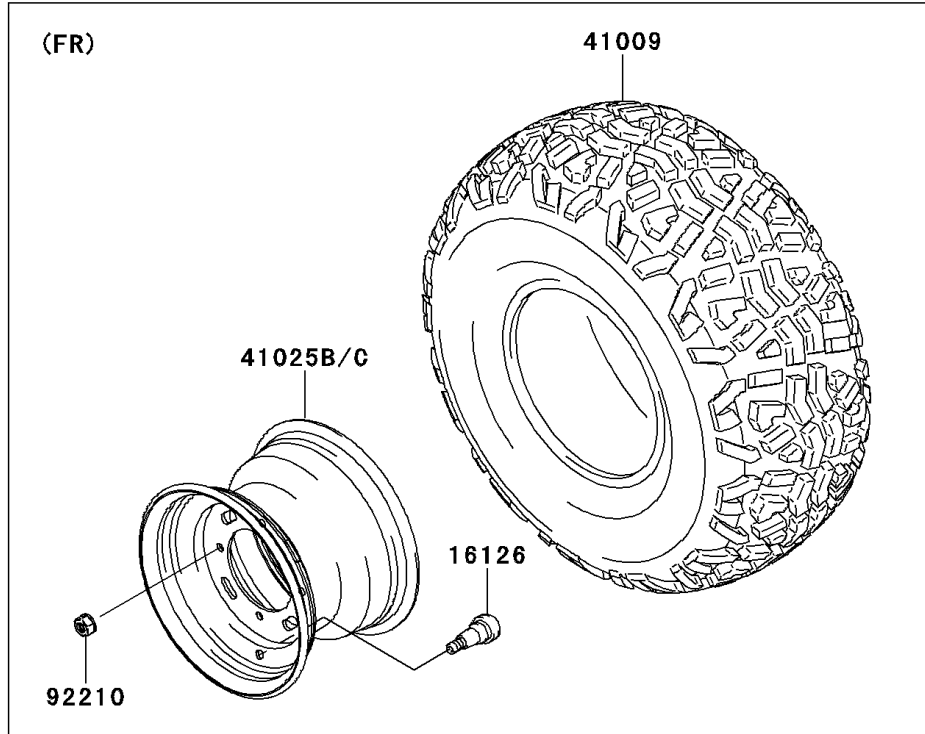

2011 MULE™ 600 PARTS DIAGRAM

Wheels/Tires

F2210

2011 MULE™ 600 PARTS LIST

Wheels/Tires

ITEM NAME	PART NUMBER	QUANTITY
VALVE (Ref # 16126)	16126-4001	4
TIRE,FR,22X9.00-10 4PR,K109 (Ref # 41009)	41009-0292	2
TIRE,RR,22X11.00-10 (Ref # 41009A)	41009-0293	2
RIM,RR,10X8.5,SILVER (Ref # 41025)	41025-0039-16H	2
RIM,FR,10X7.0 AT,SILVER (Ref # 41025B)	41025-0040-16H	2
NUT,LOCK,10MM (Ref # 92210)	92210-1204	16