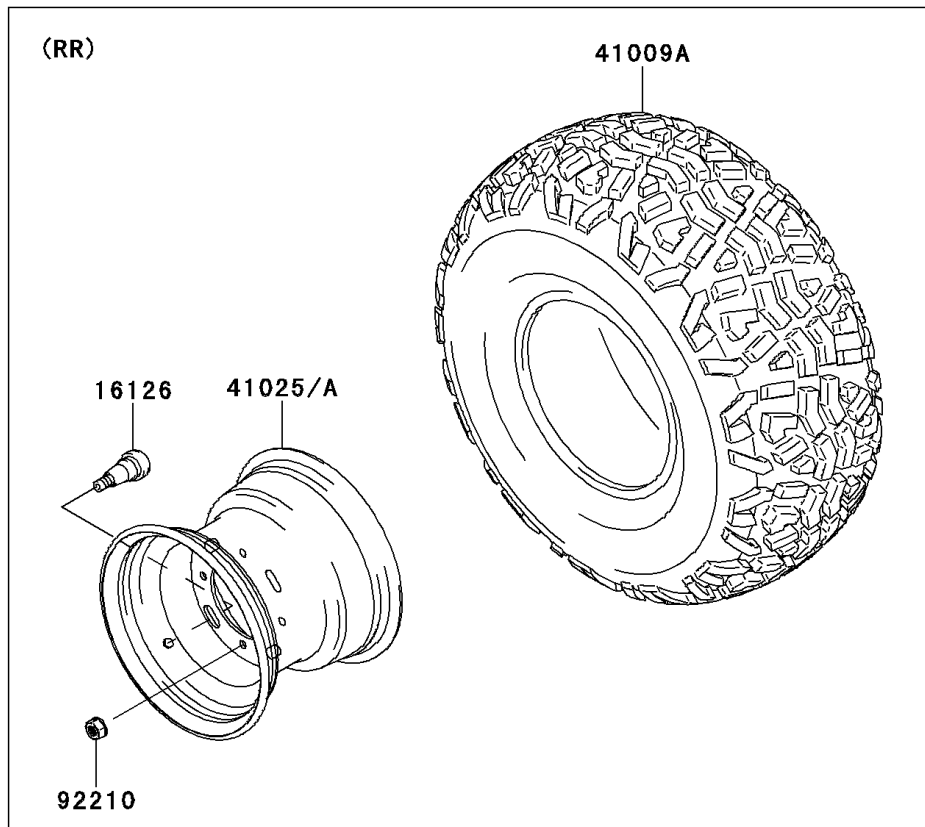

2013 MULE™ 600 PARTS DIAGRAM

Wheels/Tires

F2210

2013 MULE™ 600 PARTS LIST

Wheels/Tires

ITEM NAME	PART NUMBER	QUANTITY
-----------	-------------	----------