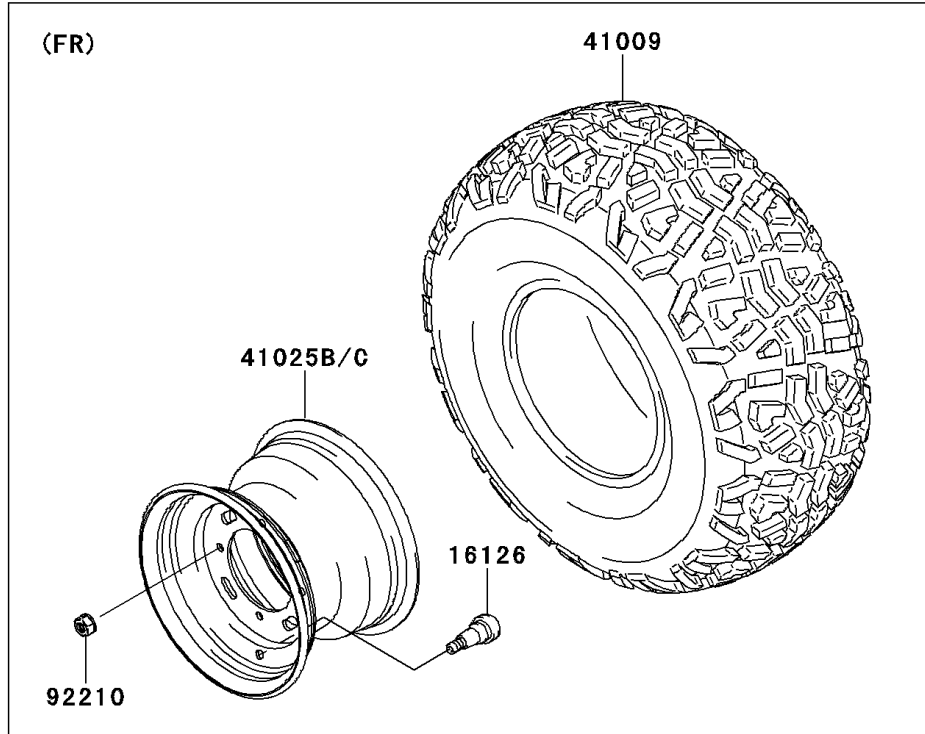

2013 MULE™ 600 PARTS DIAGRAM

Wheels/Tires

F2210

2013 MULE™ 600 PARTS LIST

Wheels/Tires

ITEM NAME	PART NUMBER	QUANTITY
-----------	-------------	----------