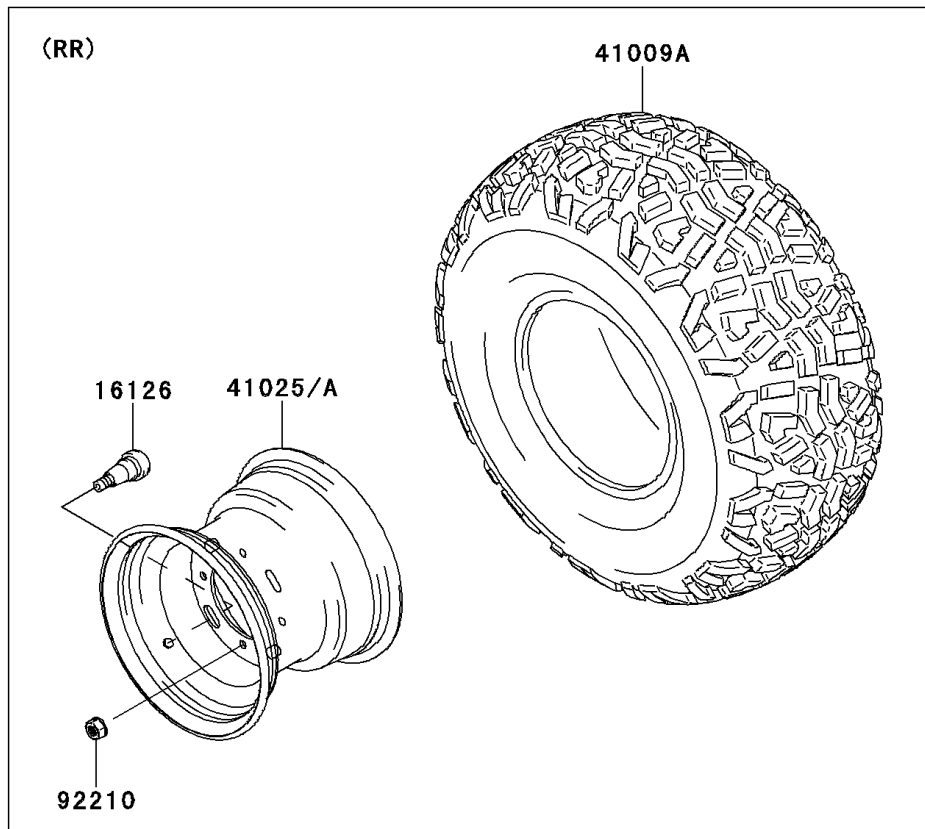

2014 MULE™ 600 PARTS DIAGRAM

Wheels/Tires

F2210

2014 MULE™ 600 PARTS LIST

Wheels/Tires

ITEM NAME	PART NUMBER	QUANTITY
VALVE (Ref # 16126)	16126-4001	4
TIRE,FR,22X9.00-10 4PR,K109 (Ref # 41009)	41009-0292	2
TIRE,RR,22X11.00-10 (Ref # 41009A)	41009-0293	2
RIM,RR,10X8.5,F.S.BLACK (Ref # 41025A)	41025-0039-397	2
RIM,FR,10X7.0 AT,F.S.BLACK (Ref # 41025C)	41025-0040-397	2
NUT,LOCK,10MM (Ref # 92210)	92210-1204	16