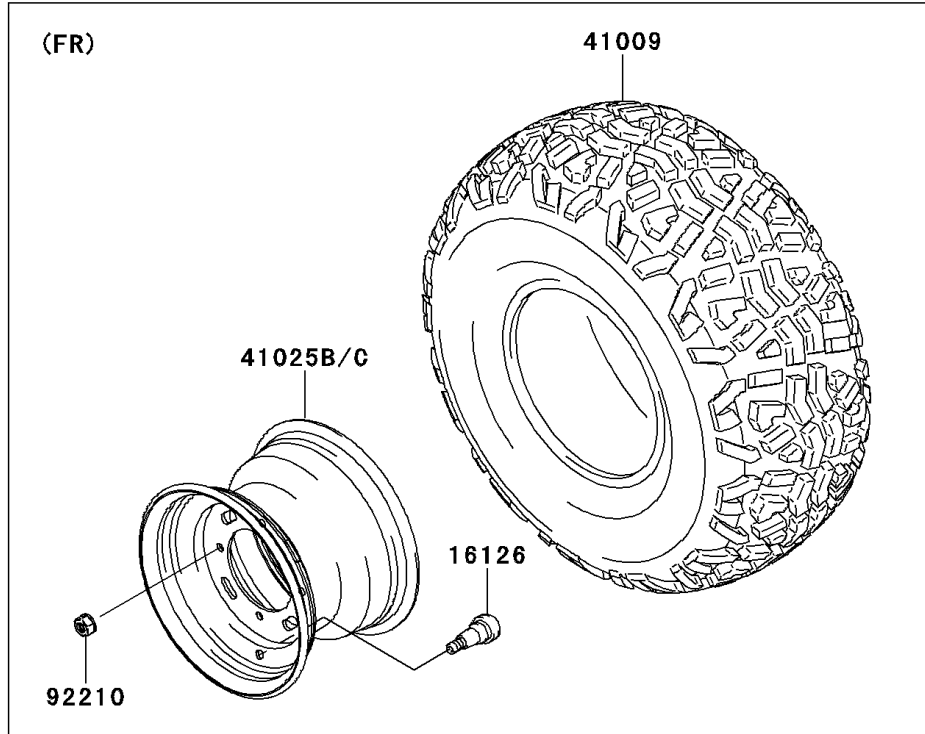

2014 MULE™ 600 PARTS DIAGRAM

Wheels/Tires

F2210

2014 MULE™ 600 PARTS LIST

Wheels/Tires

ITEM NAME	PART NUMBER	QUANTITY
VALVE (Ref # 16126)	16126-4001	4
TIRE,FR,22X9.00-10 4PR,K109 (Ref # 41009)	41009-0292	2
TIRE,RR,22X11.00-10 (Ref # 41009A)	41009-0293	2
RIM,RR,10X8.5,F.S.BLACK (Ref # 41025A)	41025-0039-397	2
RIM,FR,10X7.0 AT,F.S.BLACK (Ref # 41025C)	41025-0040-397	2
NUT,LOCK,10MM (Ref # 92210)	92210-1204	16