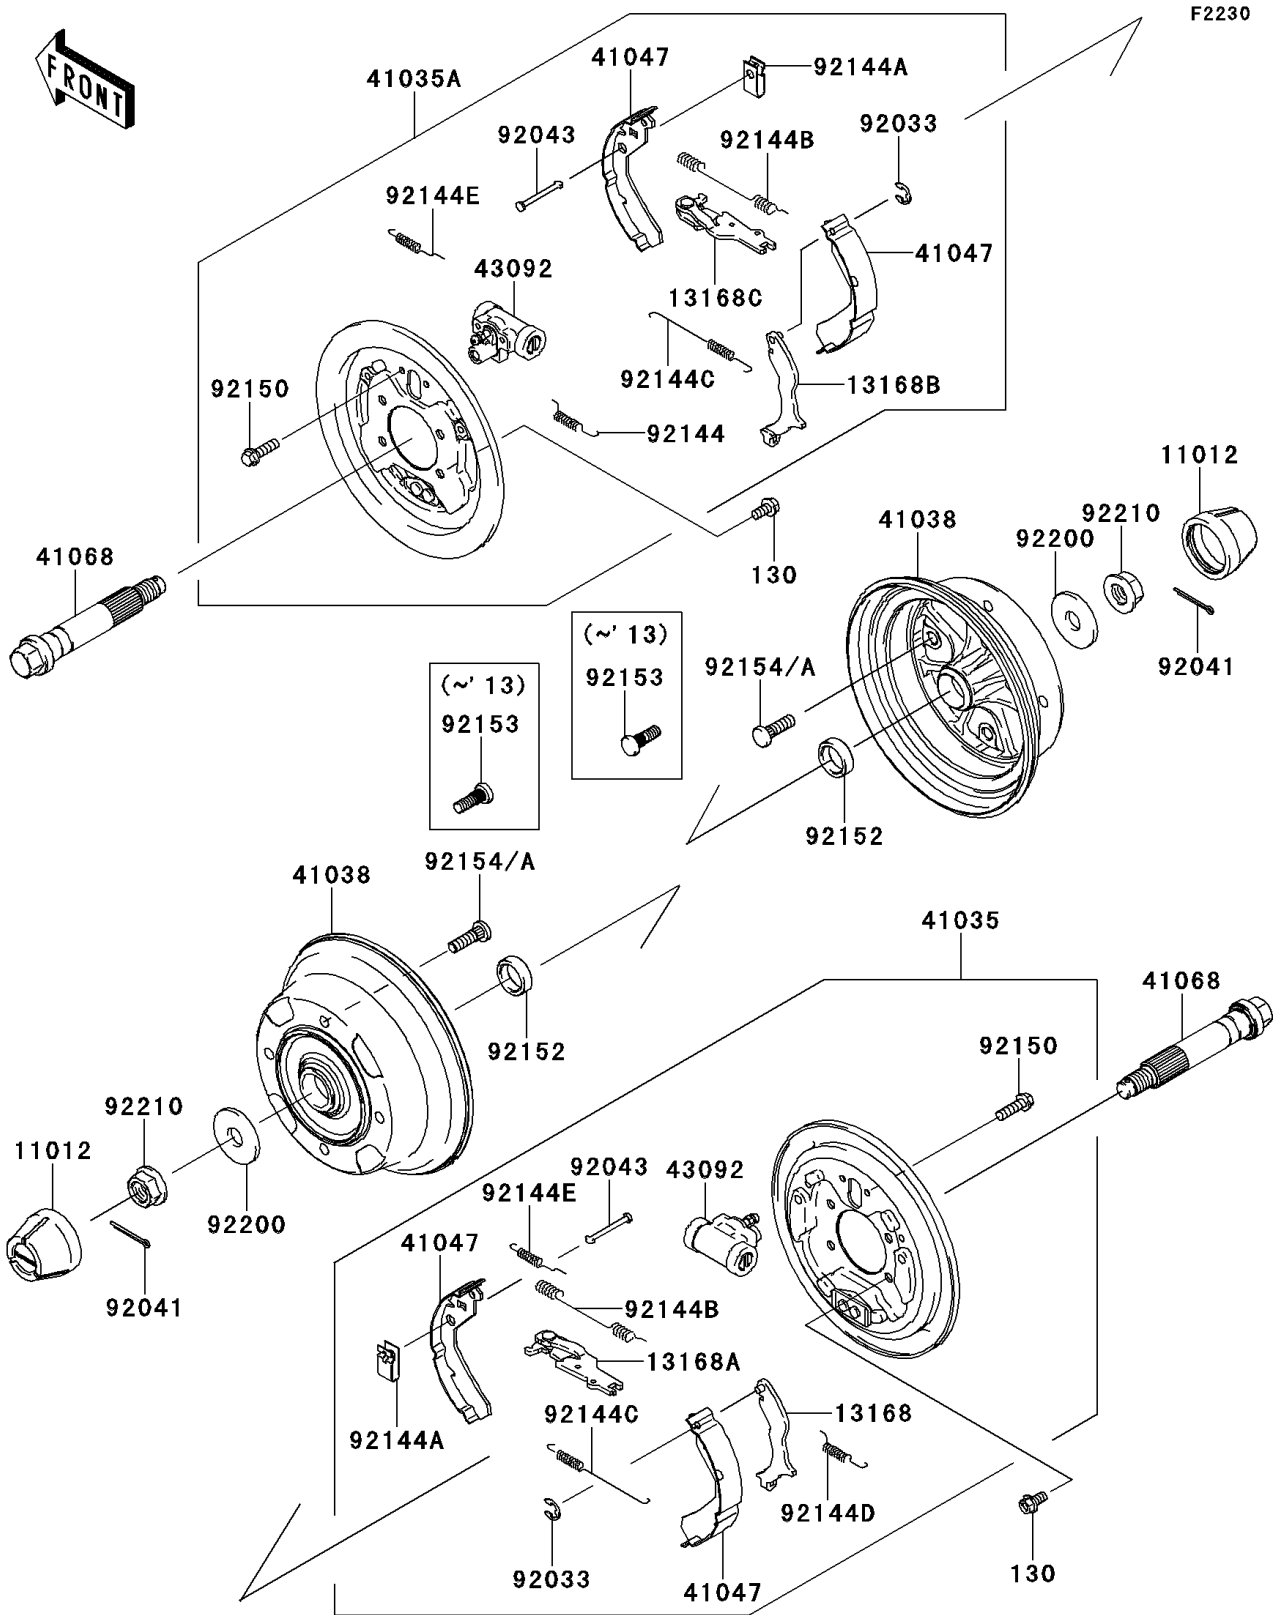

# 2011 MULE™ 600 PARTS DIAGRAM

Front Hubs/Brakes

## 2011 MULE™ 600 PARTS LIST

### Front Hubs/Brakes

ITEM NAME	PART NUMBER	QUANTITY
CAP,WHEEL (Ref # 11012)	11012-1969	2
LEVER,BRAKE,LH (Ref # 13168)	13168-0065	1
LEVER,BRAKE,LH (Ref # 13168A)	13168-0066	1
LEVER,BRAKE,RH (Ref # 13168B)	13168-0067	1
LEVER,BRAKE,RH (Ref # 13168C)	13168-0068	1
PANEL-ASSY-BRAKE,FR,LH (Ref # 41035)	41035-0068	1
PANEL-ASSY-BRAKE,FR,RH (Ref # 41035A)	41035-0069	1
DRUM,FRONT BRAKE (Ref # 41038)	41038-0013	2
SHOE-ASSY-BRAKE (Ref # 41047)	41047-0001	4
AXLE,FR (Ref # 41068)	41068-0026	2
CYLINDER,BRAKE (Ref # 43092)	43092-0002	2
RING-SNAP (Ref # 92033)	92033-1279	2
COTTER,4.0X35 (Ref # 92041)	92041-1053	2
PIN,SHOE HOLD (Ref # 92043)	92043-1460	4
SPRING,RH (Ref # 92144)	92144-1608	1
SPRING,SHOE HOLD (Ref # 92144A)	92144-1609	4
SPRING,RETURN,UPP (Ref # 92144B)	92144-1612	2
SPRING,RETURN,LWR (Ref # 92144C)	92144-1613	2
SPRING,LH (Ref # 92144D)	92144-1614	1
SPRING (Ref # 92144E)	92144-1615	2
BOLT,FLANGED,6X10 (Ref # 92150)	92150-1664	4
COLLAR,25X34X10 (Ref # 92152)	92152-0164	2
BOLT,10X30 (Ref # 92153)	92153-0920	8
WASHER,18.5X52X4.5 (Ref # 92200)	92200-1474	2
NUT,FLANGED,18MM (Ref # 92210)	92210-0132	2
BOLT-FLANGED,8X16 (Ref # 130)	130CA0816	8