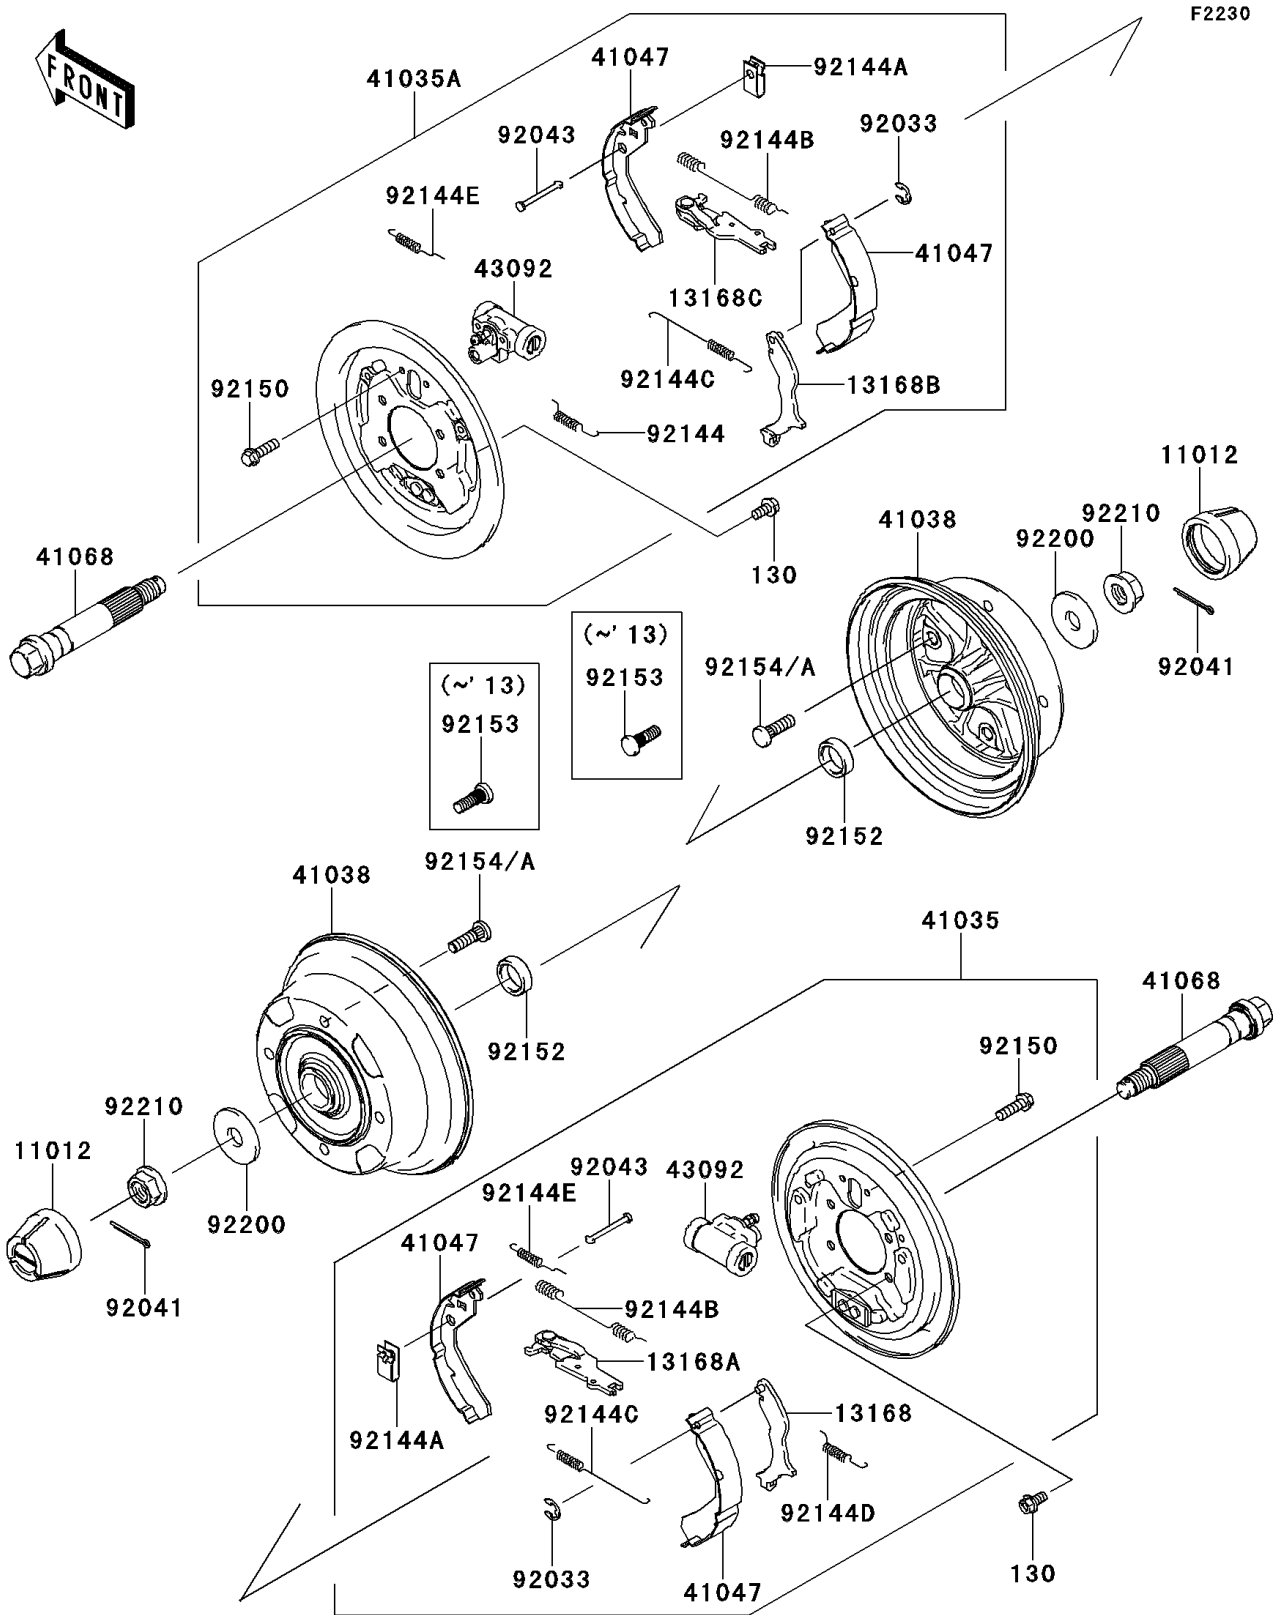

# 2013 MULE™ 600 PARTS DIAGRAM

Front Hubs/Brakes

## 2013 MULE™ 600 PARTS LIST

### Front Hubs/Brakes

ITEM NAME	PART NUMBER	QUANTITY
CAP,WHEEL (Ref # 11012)	11012-1969	2
LEVER,BRAKE,LH (Ref # 13168)	13168-0065	1
LEVER,BRAKE,LH (Ref # 13168A)	13168-0066	1
LEVER,BRAKE,RH (Ref # 13168B)	13168-0067	1
LEVER,BRAKE,RH (Ref # 13168C)	13168-0068	1
PANEL-ASSY-BRAKE,FR,LH (Ref # 41035)	41035-0068	1
PANEL-ASSY-BRAKE,FR,RH (Ref # 41035A)	41035-0069	1
DRUM,FRONT BRAKE (Ref # 41038)	41038-0013	2
SHOE-ASSY-BRAKE (Ref # 41047)	41047-0001	4
AXLE,FR (Ref # 41068)	41068-0026	2
CYLINDER,BRAKE (Ref # 43092)	43092-0002	2
RING-SNAP (Ref # 92033)	92033-1279	2
COTTER,4.0X35 (Ref # 92041)	92041-1053	2
PIN,SHOE HOLD (Ref # 92043)	92043-1460	4
SPRING,RH (Ref # 92144)	92144-1608	1
SPRING,SHOE HOLD (Ref # 92144A)	92144-1609	4
SPRING,RETURN,UPP (Ref # 92144B)	92144-1612	2
SPRING,RETURN,LWR (Ref # 92144C)	92144-1613	2
SPRING,LH (Ref # 92144D)	92144-1614	1
SPRING (Ref # 92144E)	92144-1615	2
BOLT,FLANGED,6X10 (Ref # 92150)	92150-1664	4
COLLAR,25X34X10 (Ref # 92152)	92152-0164	2
BOLT,10X30 (Ref # 92153)	92153-0920	8
WASHER,18.5X52X4.5 (Ref # 92200)	92200-1474	2
NUT,FLANGED,18MM (Ref # 92210)	92210-0132	2
BOLT-FLANGED,8X16 (Ref # 130)	130CA0816	8