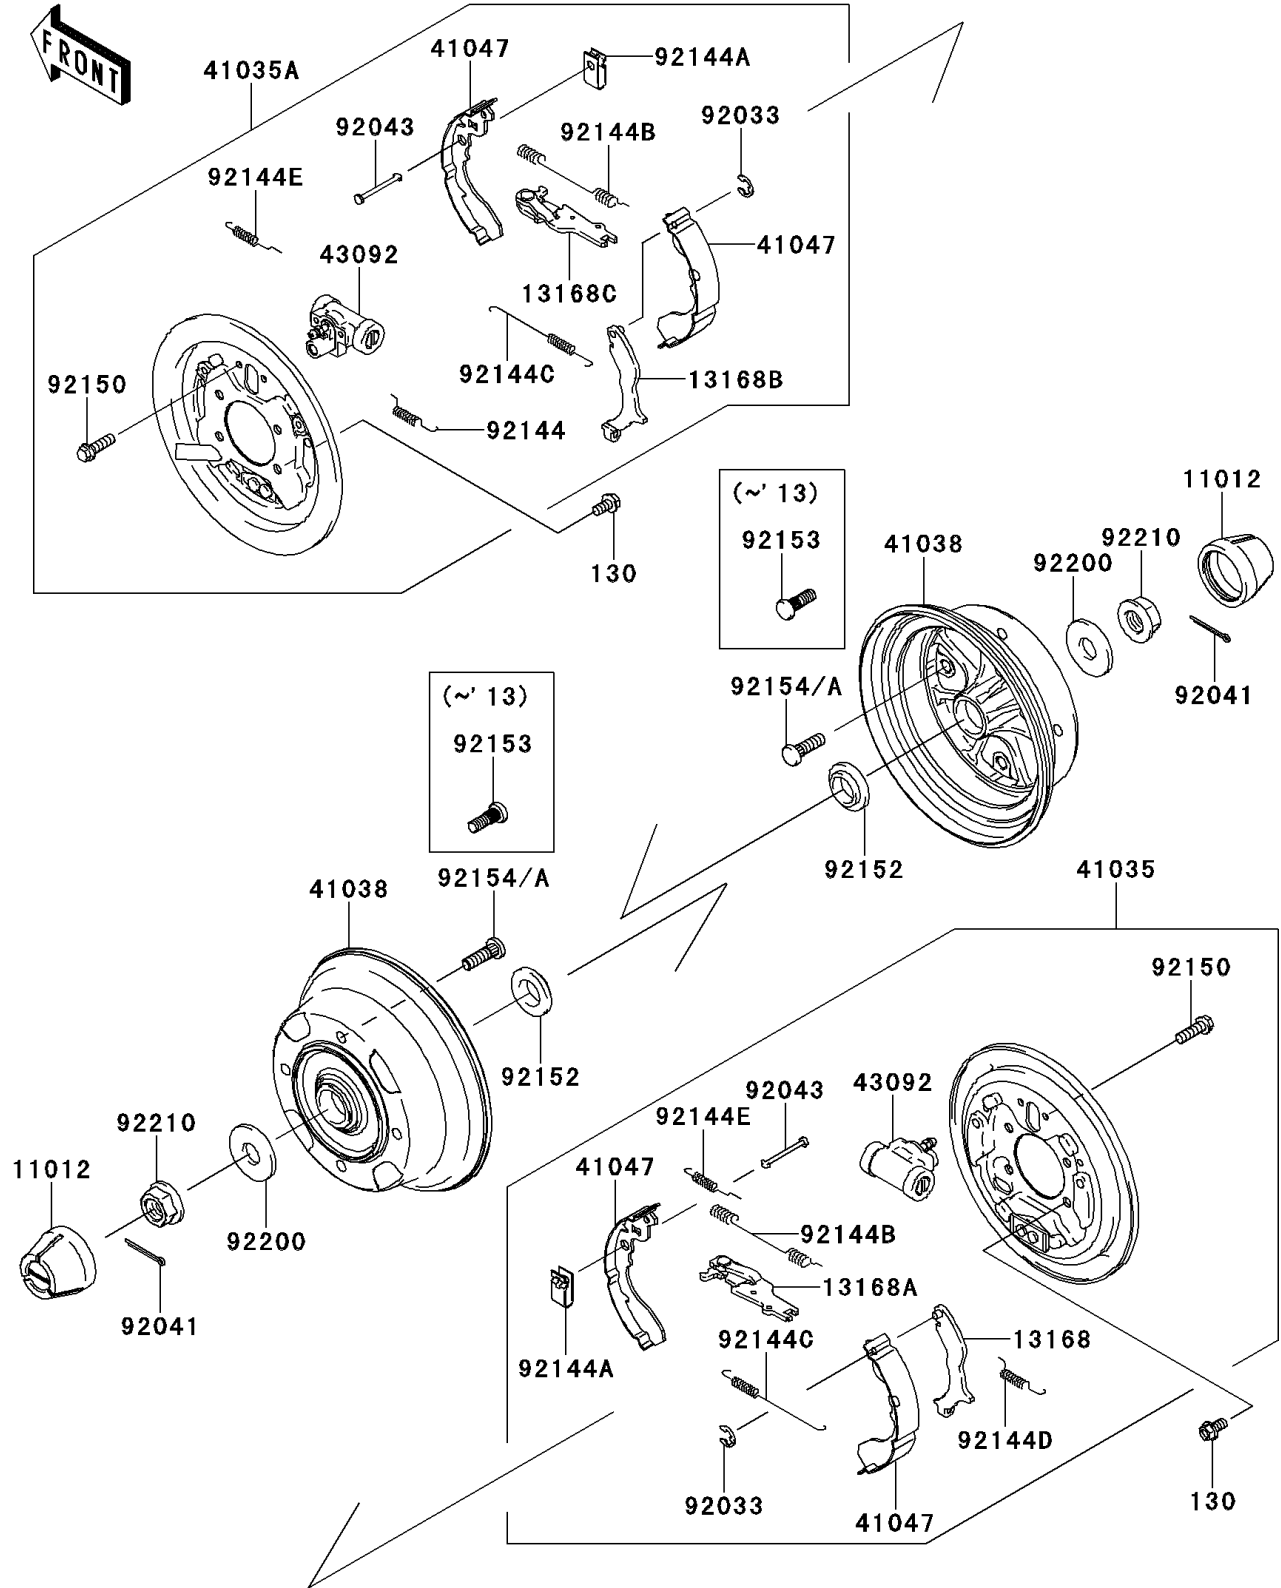

2011 MULE™ 600 PARTS DIAGRAM

Rear Hubs/Brakes

F2240

2011 MULE™ 600 PARTS LIST

Rear Hubs/Brakes

ITEM NAME	PART NUMBER	QUANTITY
CAP,WHEEL (Ref # 11012)	11012-1969	2
LEVER,BRAKE,LH (Ref # 13168)	13168-0065	1
LEVER,BRAKE,LH (Ref # 13168A)	13168-0066	1
LEVER,BRAKE,RH (Ref # 13168B)	13168-0067	1
LEVER,BRAKE,RH (Ref # 13168C)	13168-0068	1
PANEL-ASSY-BRAKE,RR,LH (Ref # 41035)	41035-0070	1
PANEL-ASSY-BRAKE,RR,RH (Ref # 41035A)	41035-0071	1
DRUM,REAR BRAKE (Ref # 41038)	41038-0018	2
SHOE-ASSY-BRAKE,RR (Ref # 41047)	41047-1052	4
CYLINDER,BRAKE (Ref # 43092)	43092-0002	2
RING-SNAP (Ref # 92033)	92033-1279	2
COTTER,4.0X35 (Ref # 92041)	92041-1053	2
PIN,SHOE HOLD (Ref # 92043)	92043-1460	4
SPRING,RH (Ref # 92144)	92144-1608	1
SPRING,SHOE HOLD (Ref # 92144A)	92144-1609	4
SPRING,RETURN,UPP (Ref # 92144B)	92144-1612	2
SPRING,RETURN,LWR (Ref # 92144C)	92144-1613	2
SPRING,LH (Ref # 92144D)	92144-1614	1
SPRING (Ref # 92144E)	92144-1615	2
BOLT,FLANGED,6X10 (Ref # 92150)	92150-1664	4
COLLAR (Ref # 92152)	92152-0284	2
BOLT,10X30 (Ref # 92153)	92153-0920	8
WASHER,20.3X52X4.5 (Ref # 92200)	92200-0130	2
NUT,FLANGED,20MM (Ref # 92210)	92210-2093	2
BOLT-FLANGED,8X16 (Ref # 130)	130CA0816	8