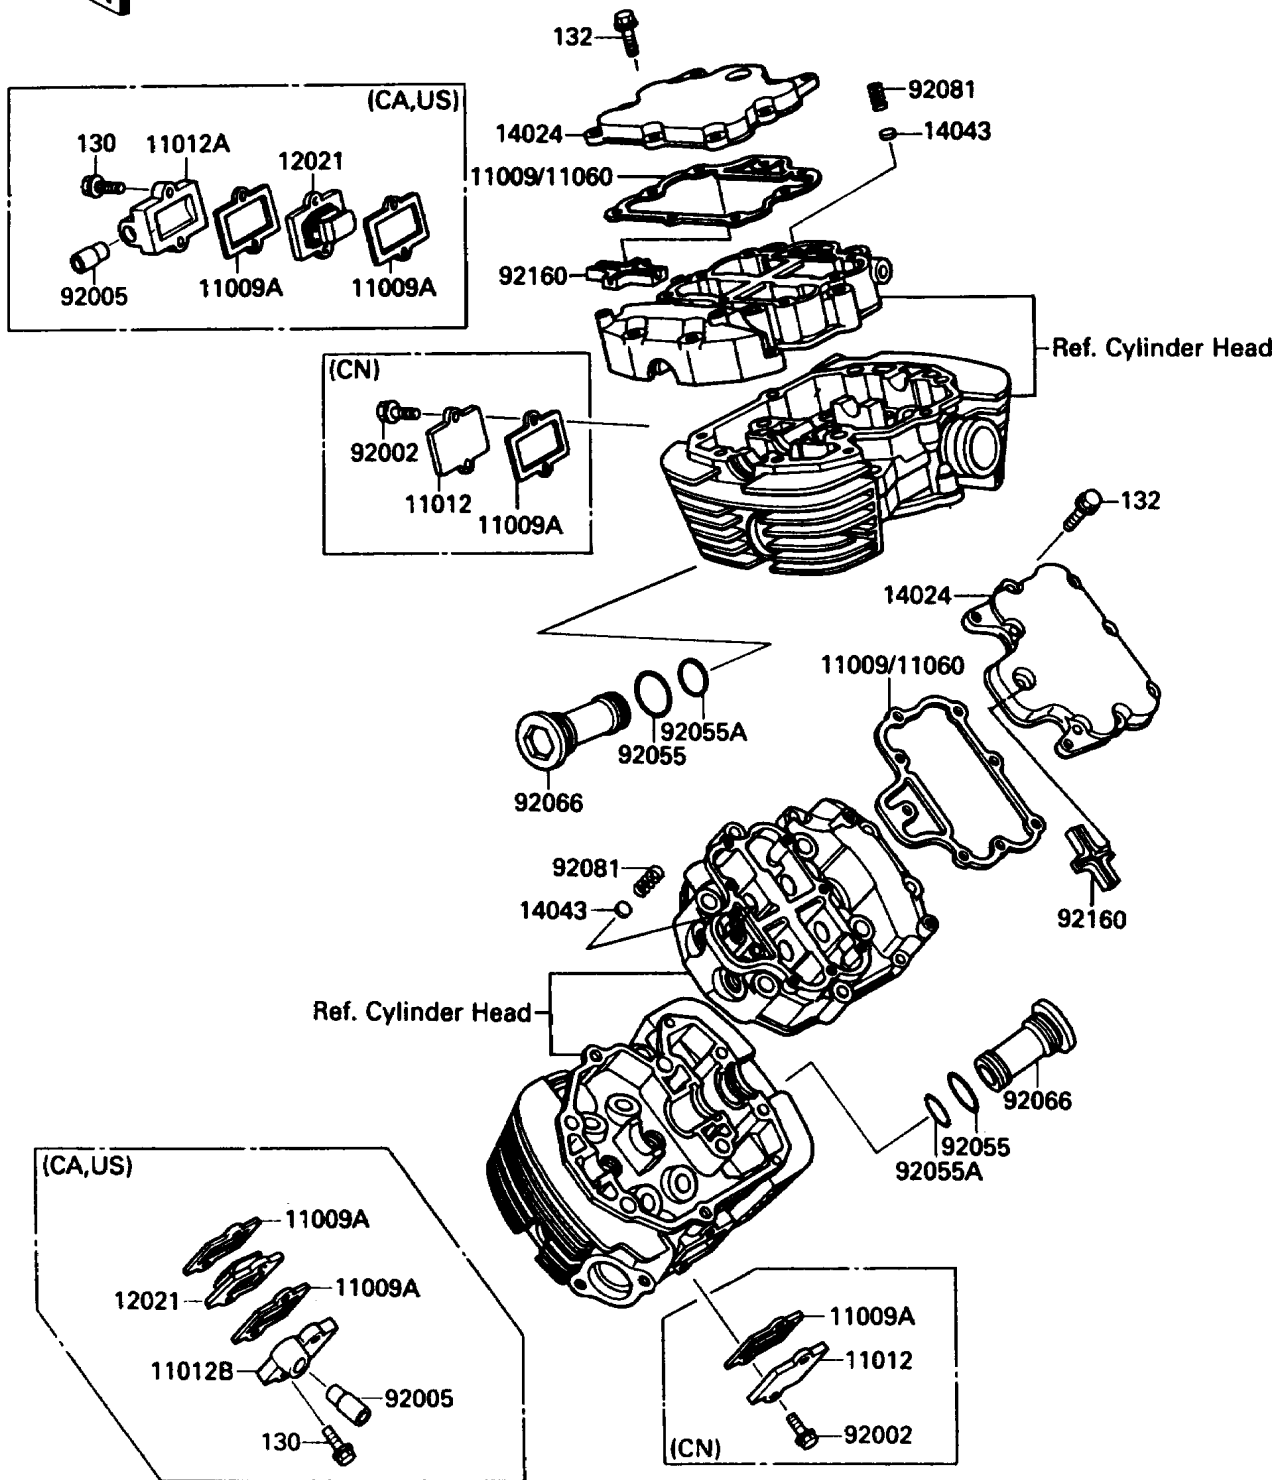

# 1988 Vulcan 88 PARTS DIAGRAM

Cylinder Head Cover

E1112

# 1988 Vulcan 88 PARTS LIST

Cylinder Head Cover

ITEM NAME	PART NUMBER	QUANTITY
-----------	-------------	----------