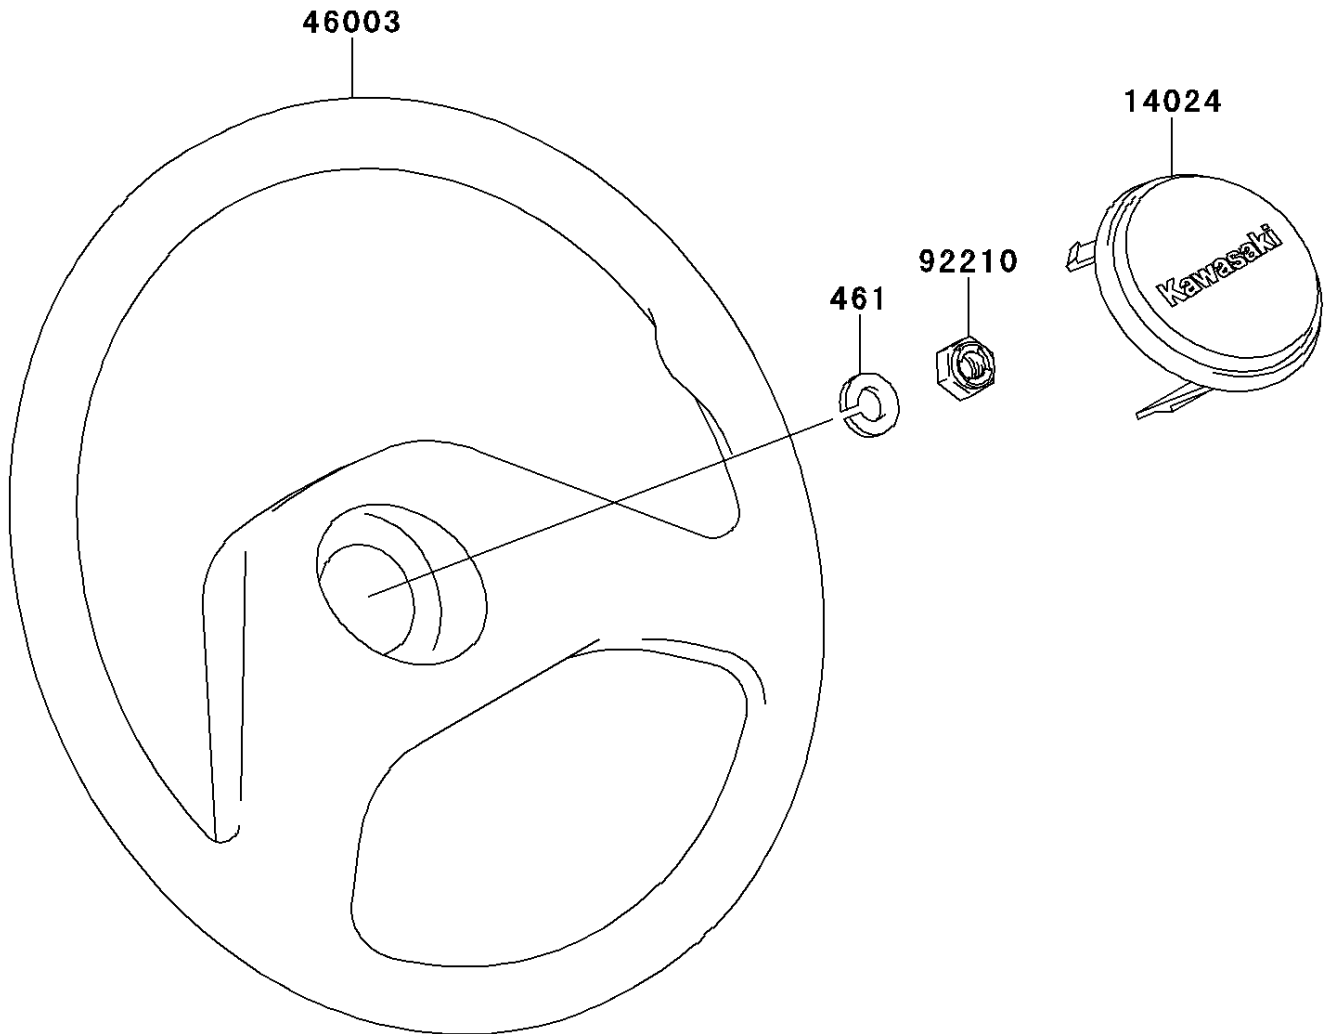

# 2013 MULE™ 600 PARTS DIAGRAM

Steering Wheel

F2311

## 2013 MULE™ 600 PARTS LIST

### Steering Wheel

ITEM NAME	PART NUMBER	QUANTITY
COVER,HORN SWITCH (Ref # 14024)	14024-1574	1
HANDLE,STEERING (Ref # 46003)	46003-1265	1
NUT,LOCK,12MM (Ref # 92210)	92210-1249	1
WASHER-SPRING,12MM (Ref # 461)	461DA1200	1