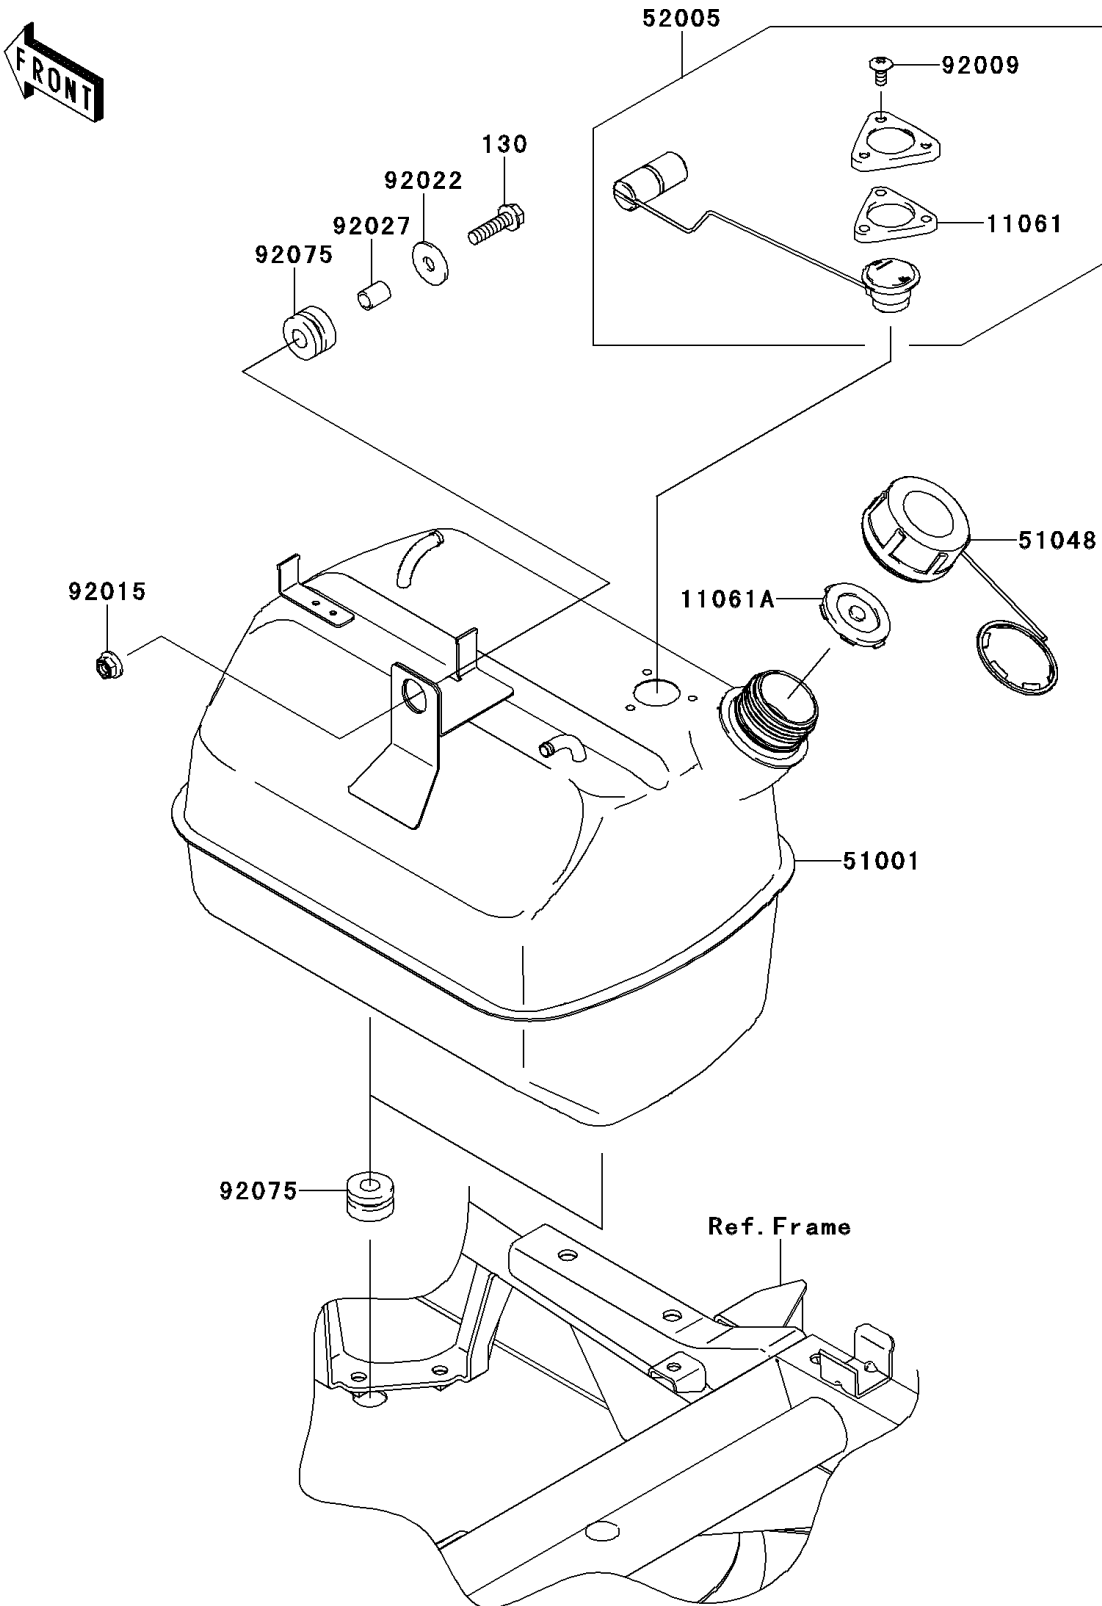

2011 MULE™ 600 PARTS DIAGRAM

Fuel Tank

F2410

2011 MULE™ 600 PARTS LIST

Fuel Tank

ITEM NAME	PART NUMBER	QUANTITY
GASKET,FUEL GAUGE (Ref # 11061)	11061-0120	1
GASKET,FUEL TANK CAP (Ref # 11061A)	11061-7508	1
TANK-COMP-FUEL (Ref # 51001)	51001-0341	1
CAP-ASSY-TANK,FUEL (Ref # 51048)	51048-0026	1
GAUGE,FUEL (Ref # 52005)	52005-0080	1
SCREW,6X14 (Ref # 92009)	92009-1541	3
NUT,LOCK,FLANGED,8MM (Ref # 92015)	92015-1397	1
WASHER,9X28X2.3 (Ref # 92022)	92022-1632	1
COLLAR,8.8X12X15.5 (Ref # 92027)	92027-1081	1
DAMPER (Ref # 92075)	92075-1736	3
BOLT-FLANGED,8X30 (Ref # 130)	130AA0830	1