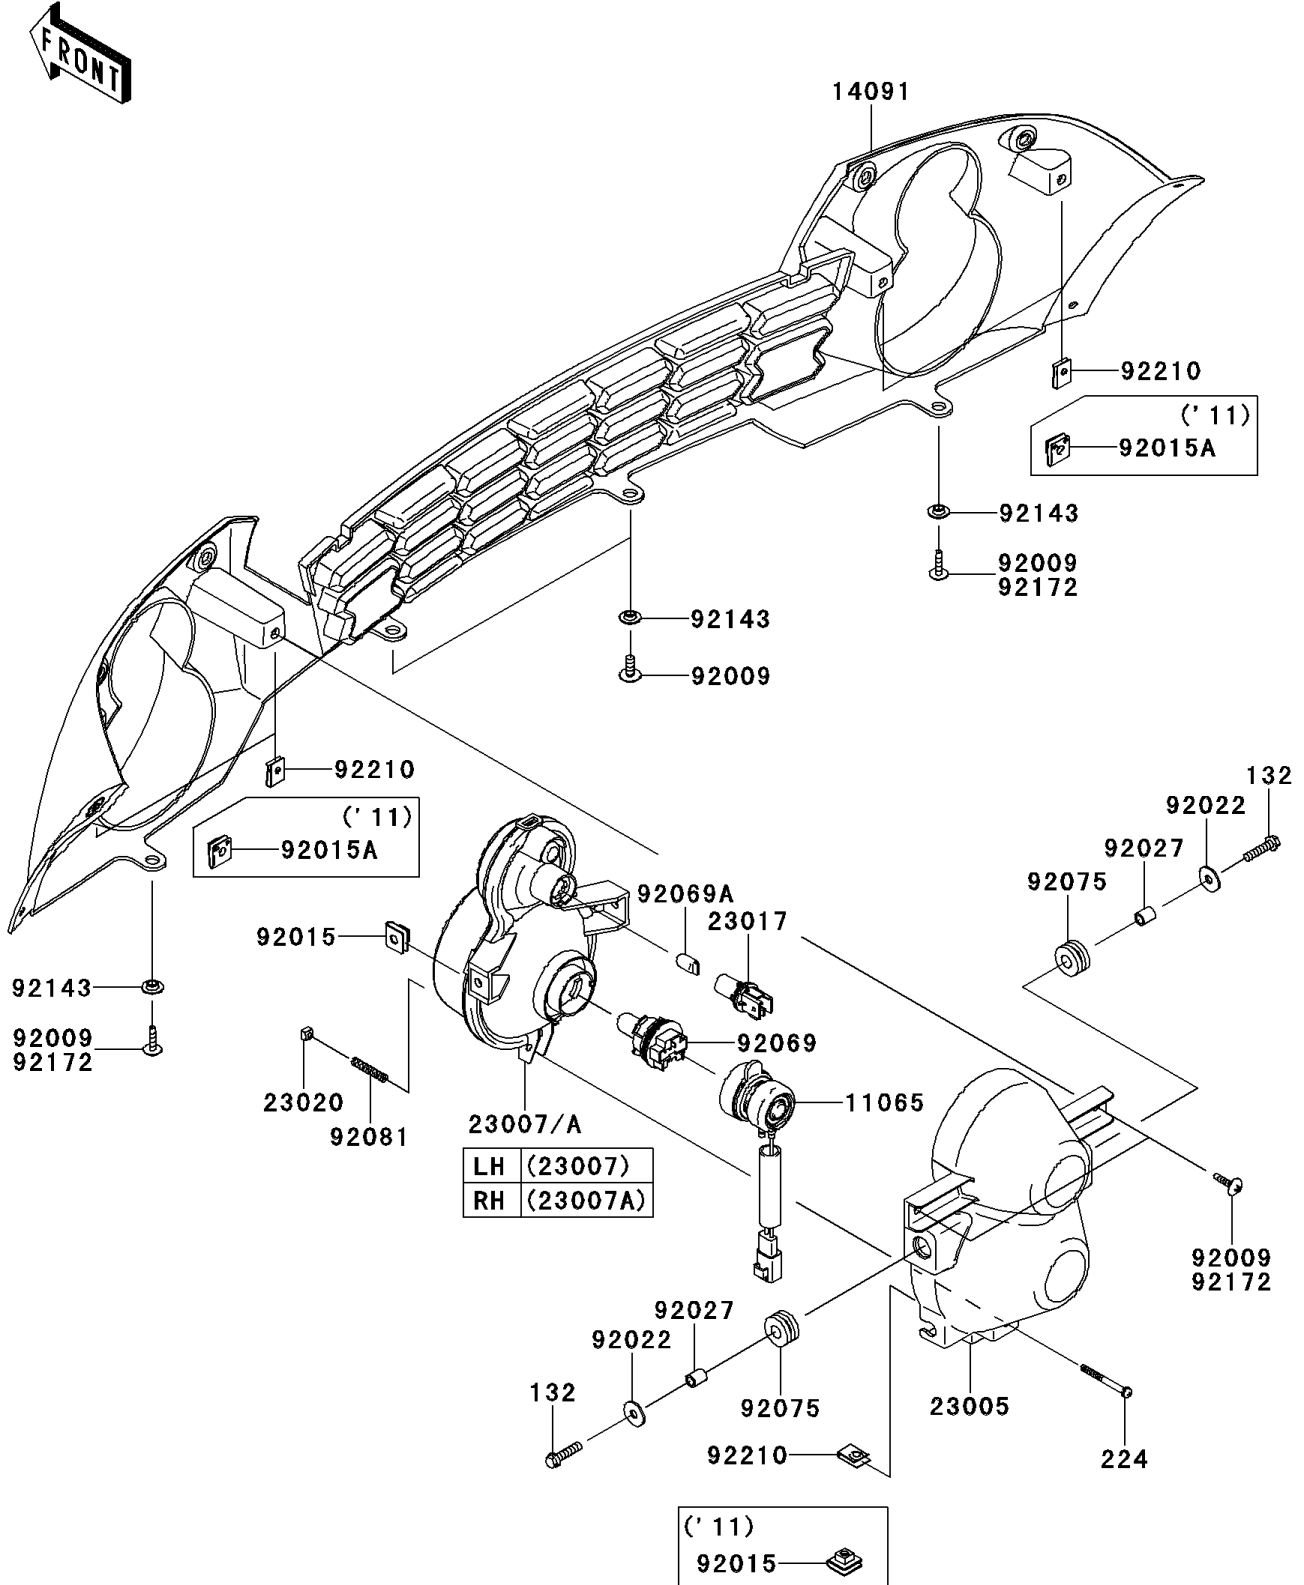

# 2013 MULE™ 600 PARTS DIAGRAM

Headlight(s)

F2710

## 2013 MULE™ 600 PARTS LIST

### Headlight(s)

ITEM NAME	PART NUMBER	QUANTITY
CAP,HEAD LAMP (Ref # 11065)	11065-0104	2
COVER,FRONT GRILLE,F.BLACK (Ref # 14091)	14091-0342-6Z	1
BODY-COMP-HEAD LAMP (Ref # 23005)	23005-0005	2
LENS-COMP,HEAD LAMP,LH (Ref # 23007)	23007-0047	1
LENS-COMP,HEAD LAMP,RH (Ref # 23007A)	23007-0048	1
SOCKET,HEAD LAMP (Ref # 23017)	23017-0002	2
NUT,4MM,FOCUS ADJUST (Ref # 23020)	23020-018	2
SCREW,6X16 (Ref # 92009)	92009-1621	2
NUT,6MM (Ref # 92015)	92015-1094	4
WASHER,6.5X20X1.6 (Ref # 92022)	92022-125	4
COLLAR,6.8X10X12 (Ref # 92027)	92027-162	4
BULB,12V 30/30W (Ref # 92069)	92069-0012	2
BULB,12V 5W (Ref # 92069A)	92069-0013	2
DAMPER (Ref # 92075)	92075-1690	4
SPRING,FOCUS ADJUST (Ref # 92081)	92081-1896	2
COLLAR (Ref # 92143)	92143-1087	4
SCREW,TAPPING,6X20 (Ref # 92172)	92172-0488	6
NUT,LEAF SPRING,6MM (Ref # 92210)	92210-0624	6
BOLT-FLANGED-SMALL,6X25 (Ref # 132)	132BA0625	4
SCREW-PAN-WP-CROS,4X45 (Ref # 224)	224AA0445	2