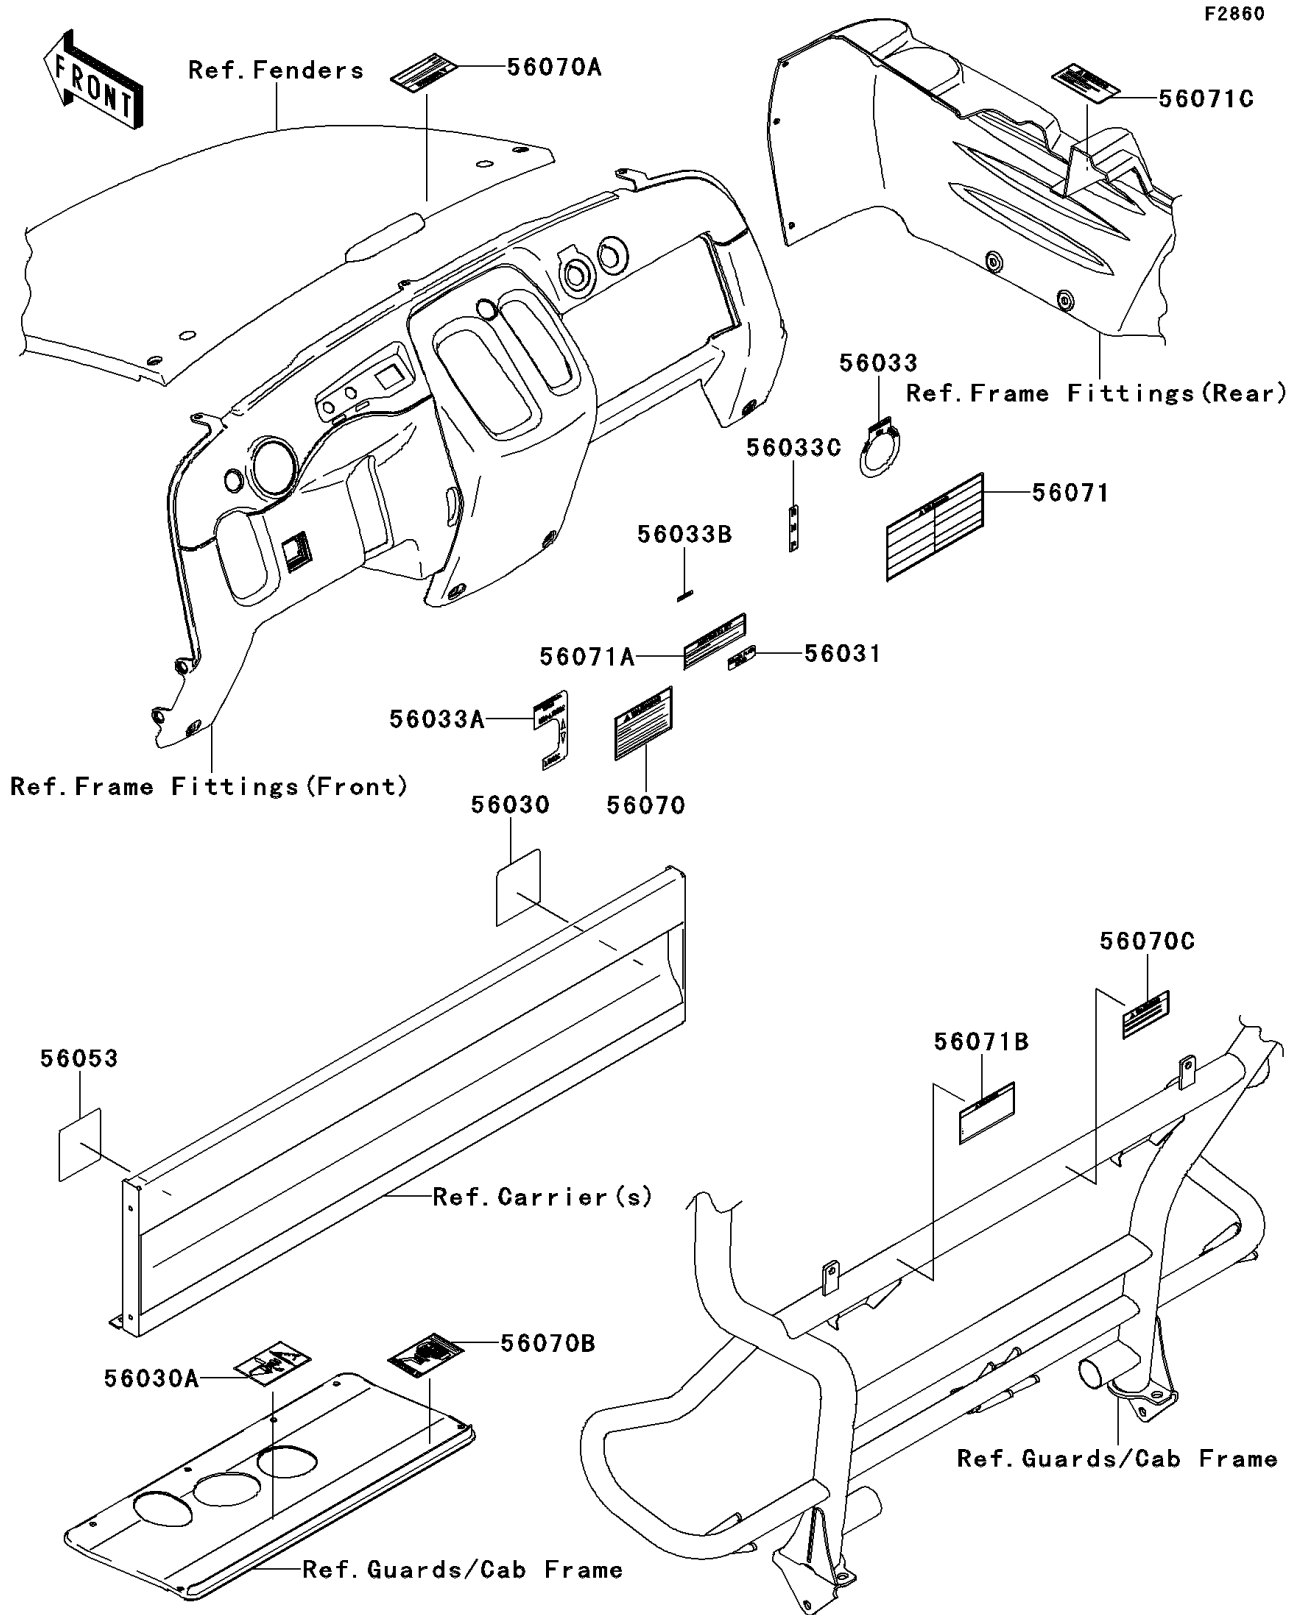

2014 MULE™ 600 PARTS DIAGRAM

Labels

2014 MULE™ 600 PARTS LIST

Labels

ITEM NAME	PART NUMBER	QUANTITY
LABEL,CARRIER HOOK OPERATION (Ref # 56030)	56030-0081	1
LABEL,OIL GAUGE (Ref # 56030A)	56030-0096	1
LABEL-MANUAL,BRAKE FLUID LEVEL (Ref # 56031)	56031-1818	1
LABEL-MANUAL,IGNITION (Ref # 56033)	56033-0051	1
LABEL-MANUAL,DIFF LOCK (Ref # 56033A)	56033-0053	1
LABEL-MANUAL,PARKING (Ref # 56033B)	56033-0055	1
LABEL-MANUAL,SHIFT (Ref # 56033C)	56033-0062	1
LABEL-SPECIFICATION,TIRE&LOAD (Ref # 56053)	56053-0505	1
LABEL-WARNING,OFF-HIGHWAY (Ref # 56070)	56070-0050	1
LABEL-WARNING,BONNET OPERATION (Ref # 56070A)	56070-0053	1
LABEL-WARNING,HOT SURFACES (Ref # 56070B)	56070-1125	1
LABEL-WARNING,BED RAISED (Ref # 56070C)	56070-7515	1
LABEL-WARNING,GENERAL (Ref # 56071)	56071-0101	1
LABEL-WARNING,SHIFT NOTICE (Ref # 56071A)	56071-0132	1
LABEL-WARNING,GASOLINE (Ref # 56071B)	56071-0134	1
LABEL-WARNING,GASOLINE (Ref # 56071C)	56071-7501	1