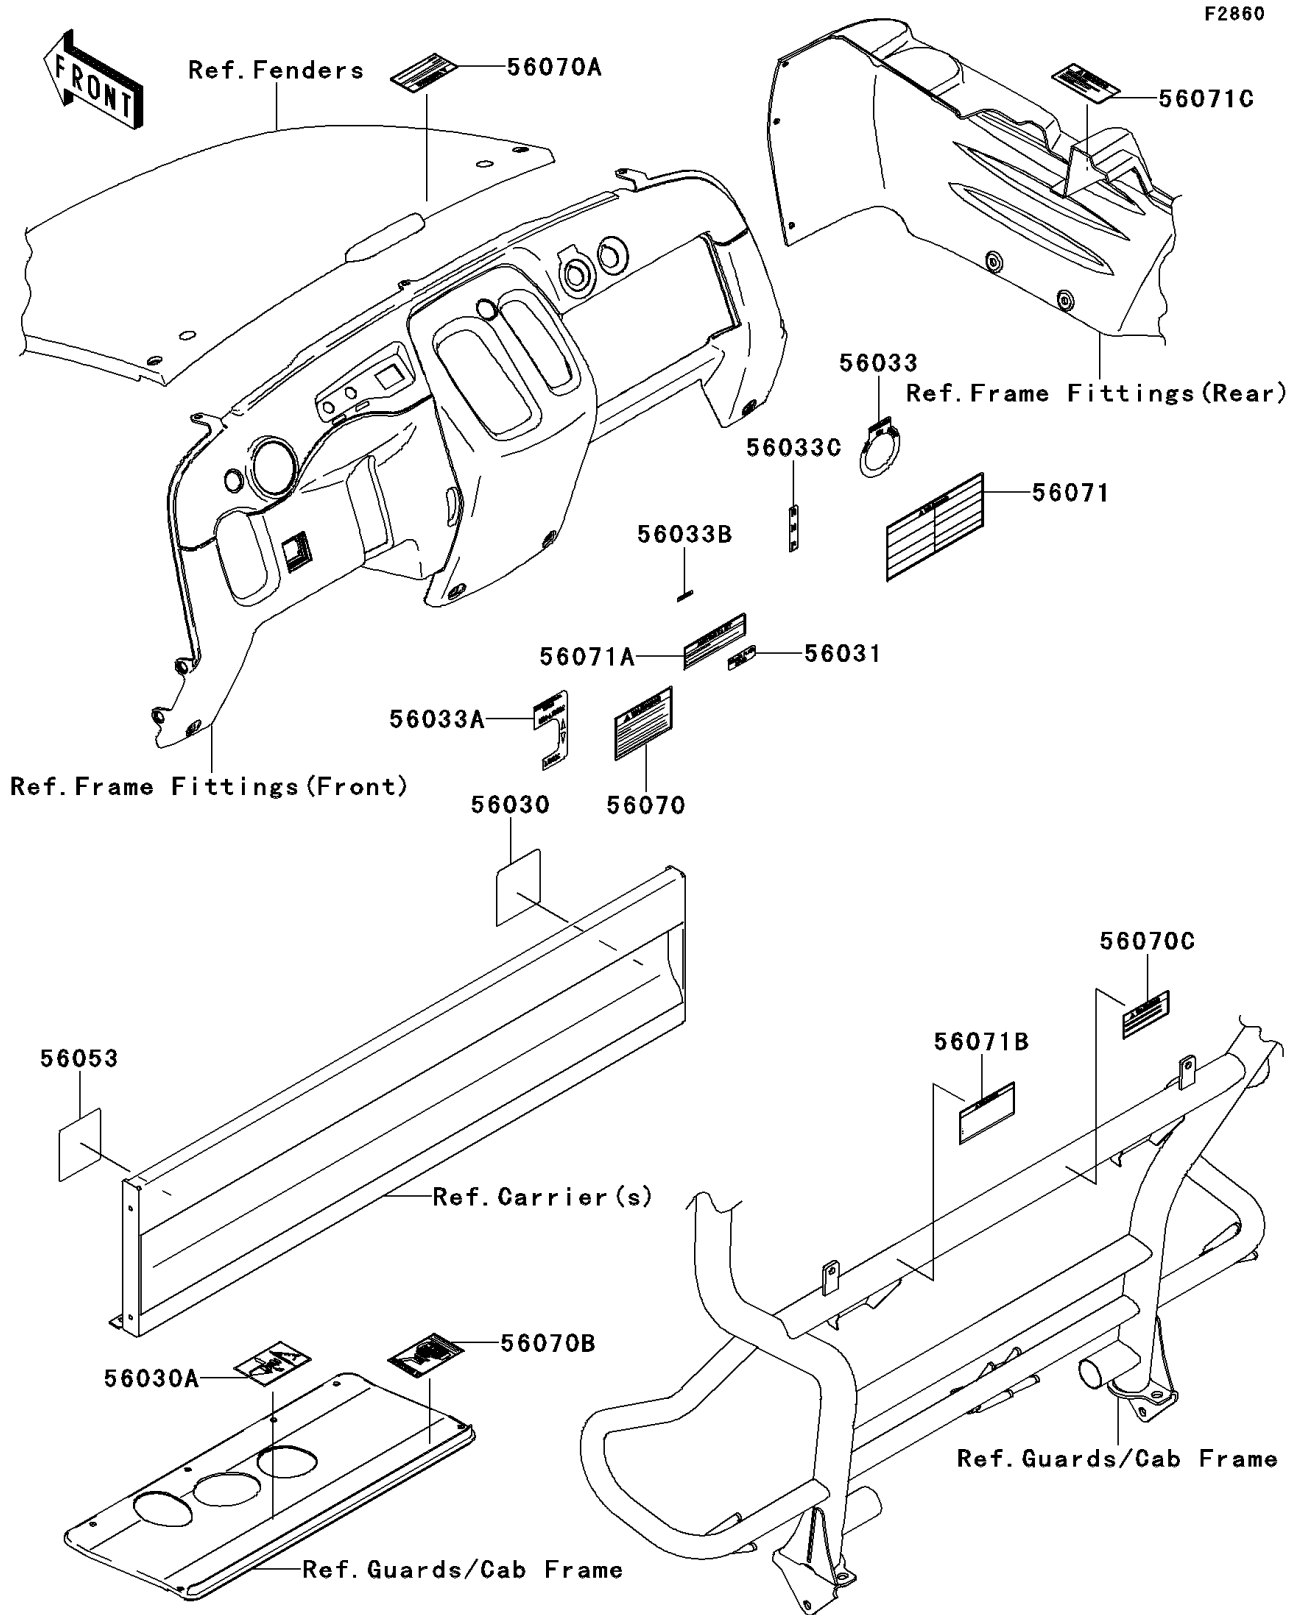

2015 MULE™ 600 PARTS DIAGRAM

Labels

2015 MULE™ 600 PARTS LIST

Labels

ITEM NAME	PART NUMBER	QUANTITY
LABEL,CARRIER HOOK OPERATION (Ref # 56030)	56030-0081	1
LABEL,OIL GAUGE (Ref # 56030A)	56030-0096	1
LABEL-MANUAL,BRAKE FLUID LEVEL (Ref # 56031)	56031-1818	1
LABEL-MANUAL,IGNITION (Ref # 56033)	56033-0051	1
LABEL-MANUAL,DIFF LOCK (Ref # 56033A)	56033-0053	1
LABEL-MANUAL,PARKING (Ref # 56033B)	56033-0055	1
LABEL-MANUAL,SHIFT (Ref # 56033C)	56033-0062	1
LABEL-SPECIFICATION,TIRE&LOAD (Ref # 56053)	56053-0505	1
LABEL-WARNING,OFF-HIGHWAY (Ref # 56070)	56070-0050	1
LABEL-WARNING,BONNET OPERATION (Ref # 56070A)	56070-0053	1
LABEL-WARNING,HOT SURFACES (Ref # 56070B)	56070-1125	1
LABEL-WARNING,BED RAISED (Ref # 56070C)	56070-7515	1
LABEL-WARNING,GENERAL (Ref # 56071)	56071-0101	1
LABEL-WARNING,SHIFT NOTICE (Ref # 56071A)	56071-0132	1
LABEL-WARNING,GASOLINE (Ref # 56071B)	56071-0134	1
LABEL-WARNING,GASOLINE (Ref # 56071C)	56071-7501	1