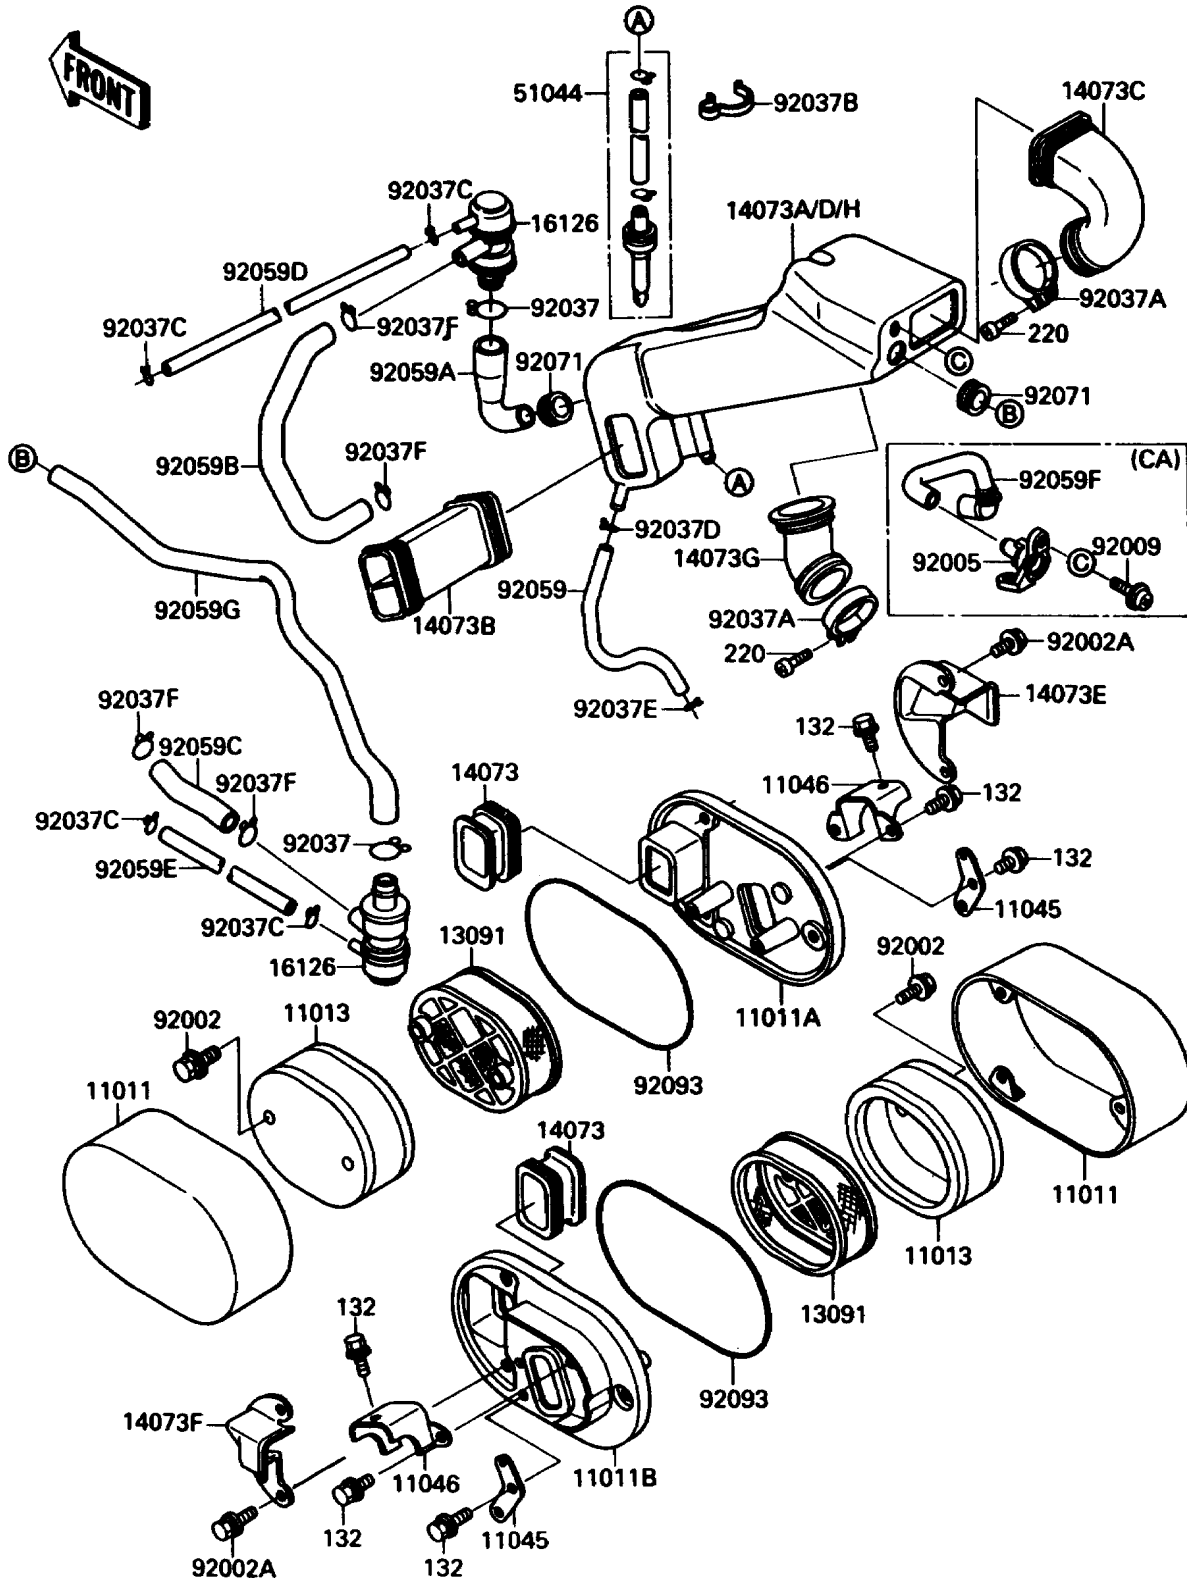

1988 Vulcan 88 PARTS DIAGRAM

Air Filter

E 1130

1988 Vulcan 88 PARTS LIST

Air Filter

ITEM NAME	PART NUMBER	QUANTITY
CASE-AIR FILTER,OUTSIDE (Ref # 11011)	11011-1248	2
CASE-AIR FILTER,LH,INSIDE (Ref # 11011A)	11011-1289	1
CASE-AIR FILTER,RH,INSIDE (Ref # 11011B)	11011-1290	1
ELEMENT-AIR FILTER (Ref # 11013)	11013-1122	2
BRACKET,AIR FILTER,LWR (Ref # 11045)	11045-1434	2
BRACKET,AIR FILTER,UPP (Ref # 11046)	11046-1035	2
HOLDER,ELEMENT (Ref # 13091)	13091-1345	2
DUCT,INLET (Ref # 14073)	14073-1296	2
DUCT,SURGE TANK (Ref # 14073A)	14073-1297	1
DUCT,AIR FILTER (Ref # 14073B)	14073-1298	2
DUCT,FR,CARBURETOR (Ref # 14073C)	14073-1299	1
DUCT,SURGE TANK (Ref # 14073D)	14073-1306	1
DUCT,LH (Ref # 14073E)	14073-1316	1
DUCT,RH (Ref # 14073F)	14073-1317	1
DUCT,RR,CARBURETOR (Ref # 14073G)	14073-1326	1
DUCT,SURGE TANK (Ref # 14073H)	14073-1357	1
VALVE,AIR SWITCH (Ref # 16126)	16126-1188	2
TUBE-ASSY (Ref # 51044)	51044-1089	1
BOLT,6X25 (Ref # 92002)	92002-1137	4
BOLT,6X16 (Ref # 92002A)	92002-1242	6
FITTING (Ref # 92005)	92005-1163	1
SCREW,6X14 (Ref # 92009)	92009-1272	2
CLAMP,TUBE (Ref # 92037)	92037-1076	2
CLAMP,BOOT FITTING (Ref # 92037A)	92037-1112	2
CLAMP,HOSE (Ref # 92037B)	92037-1552	1
CLAMP (Ref # 92037C)	92037-1712	4
CLAMP,14MM (Ref # 92037D)	92037-1862	1
CLAMP,BREATHER TUBE (Ref # 92037E)	92037-192	1
CLAMP,TUBE (Ref # 92037F)	92037-213	4

1988 Vulcan 88 PARTS LIST

Air Filter

ITEM NAME	PART NUMBER	QUANTITY
TUBE,BREATHER (Ref # 92059)	92059-1777	1
TUBE,ASV-SURGE TANK (Ref # 92059A)	92059-1779	1
TUBE,VALVE-ASV (Ref # 92059B)	92059-1780	1
TUBE,ASV-CAP(R) (Ref # 92059C)	92059-1783	1
TUBE,4X9X420 (Ref # 92059D)	92059-1820	1
TUBE,4X9X650 (Ref # 92059E)	92059-1846	1
TUBE,AIR FILTER (Ref # 92059F)	92059-1859	1
TUBE,AIR VALVE-AIR FILTER (Ref # 92059G)	92059-1873	1
GROMMET,AIR FILTER (Ref # 92071)	92071-1028	2
SEAL,AIR FILTER (Ref # 92093)	92093-1236	2
BOLT-FLANGED-SMALL,6X10 (Ref # 132)	132J0610	10
SCREW-PAN-CROS (Ref # 220)	220C0430	2