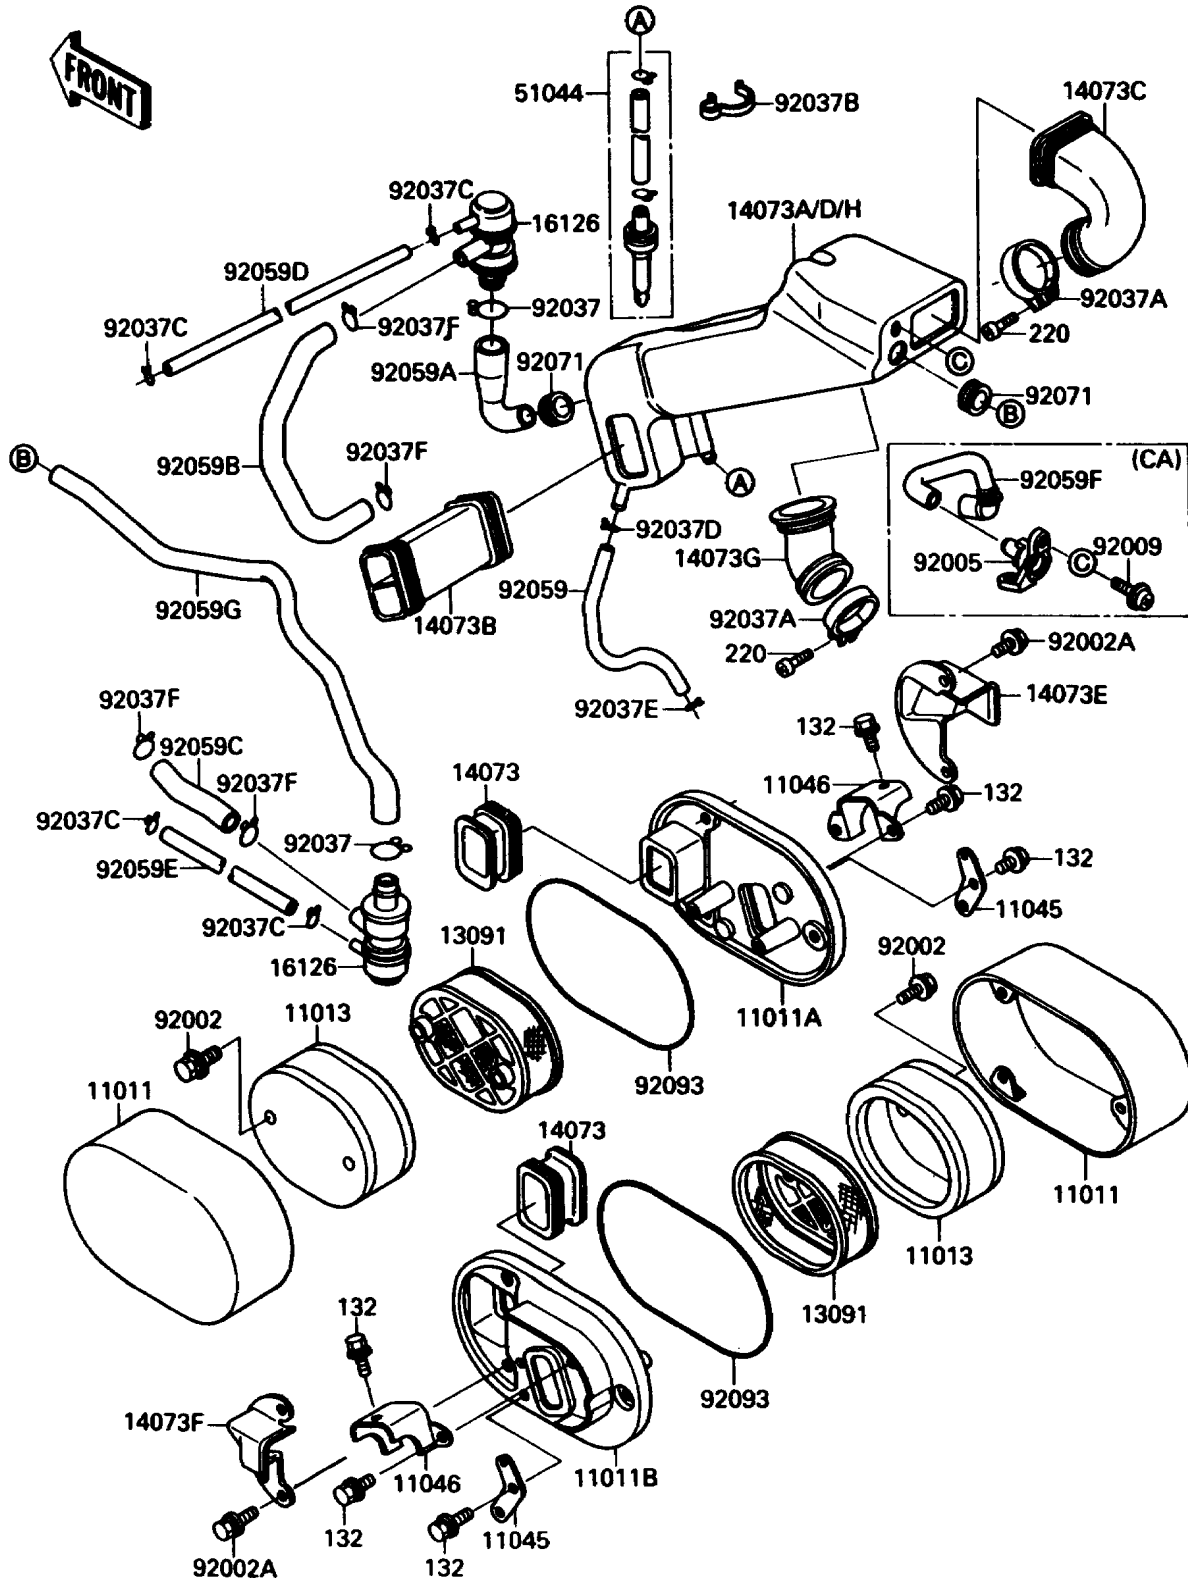

1989 Vulcan 88 PARTS DIAGRAM

Air Filter

E 1130

1989 Vulcan 88 PARTS LIST

Air Filter

ITEM NAME	PART NUMBER	QUANTITY
CASE-AIR FILTER,OUTSIDE (Ref # 11011)	11011-1248	2
CASE-AIR FILTER,LH,INSIDE (Ref # 11011A)	11011-1289	1
CASE-AIR FILTER,RH,INSIDE (Ref # 11011B)	11011-1290	1
ELEMENT-AIR FILTER (Ref # 11013)	11013-1122	2
BRACKET,AIR FILTER,LWR (Ref # 11045)	11045-1434	2
BRACKET,AIR FILTER,UPP (Ref # 11046)	11046-1035	2
HOLDER,ELEMENT (Ref # 13091)	13091-1345	2
DUCT,INLET (Ref # 14073)	14073-1296	2
DUCT,SURGE TANK (Ref # 14073A)	14073-1297	1
DUCT,AIR FILTER (Ref # 14073B)	14073-1298	2
DUCT,FR,CARBURETOR (Ref # 14073C)	14073-1299	1
DUCT,SURGE TANK (Ref # 14073D)	14073-1306	1
DUCT,LH (Ref # 14073E)	14073-1316	1
DUCT,RH (Ref # 14073F)	14073-1317	1
DUCT,RR,CARBURETOR (Ref # 14073G)	14073-1326	1
DUCT,SURGE TANK (Ref # 14073H)	14073-1357	1
VALVE,AIR SWITCH (Ref # 16126)	16126-1188	2
TUBE-ASSY (Ref # 51044)	51044-1089	1
BOLT,6X25 (Ref # 92002)	92002-1137	4
BOLT,6X16 (Ref # 92002A)	92002-1242	6
FITTING (Ref # 92005)	92005-1163	1
SCREW,6X14 (Ref # 92009)	92009-1272	2
CLAMP,TUBE (Ref # 92037)	92037-1076	2
CLAMP,BOOT FITTING (Ref # 92037A)	92037-1112	2
CLAMP,HOSE (Ref # 92037B)	92037-1552	1
CLAMP (Ref # 92037C)	92037-1712	4
CLAMP,14MM (Ref # 92037D)	92037-1862	1
CLAMP,BREATHER TUBE (Ref # 92037E)	92037-192	1
CLAMP,TUBE (Ref # 92037F)	92037-213	4

1989 Vulcan 88 PARTS LIST

Air Filter

ITEM NAME	PART NUMBER	QUANTITY
TUBE,BREATHER (Ref # 92059)	92059-1777	1
TUBE,ASV-SURGE TANK (Ref # 92059A)	92059-1779	1
TUBE,VALVE-ASV (Ref # 92059B)	92059-1780	1
TUBE,ASV-CAP(R) (Ref # 92059C)	92059-1783	1
TUBE,4X9X420 (Ref # 92059D)	92059-1820	1
TUBE,4X9X650 (Ref # 92059E)	92059-1846	1
TUBE,AIR FILTER (Ref # 92059F)	92059-1859	1
TUBE,AIR VALVE-AIR FILTER (Ref # 92059G)	92059-1873	1
GROMMET,AIR FILTER (Ref # 92071)	92071-1028	2
SEAL,AIR FILTER (Ref # 92093)	92093-1236	2
BOLT-FLANGED-SMALL,6X10 (Ref # 132)	132J0610	10
SCREW-PAN-CROS (Ref # 220)	220C0430	2