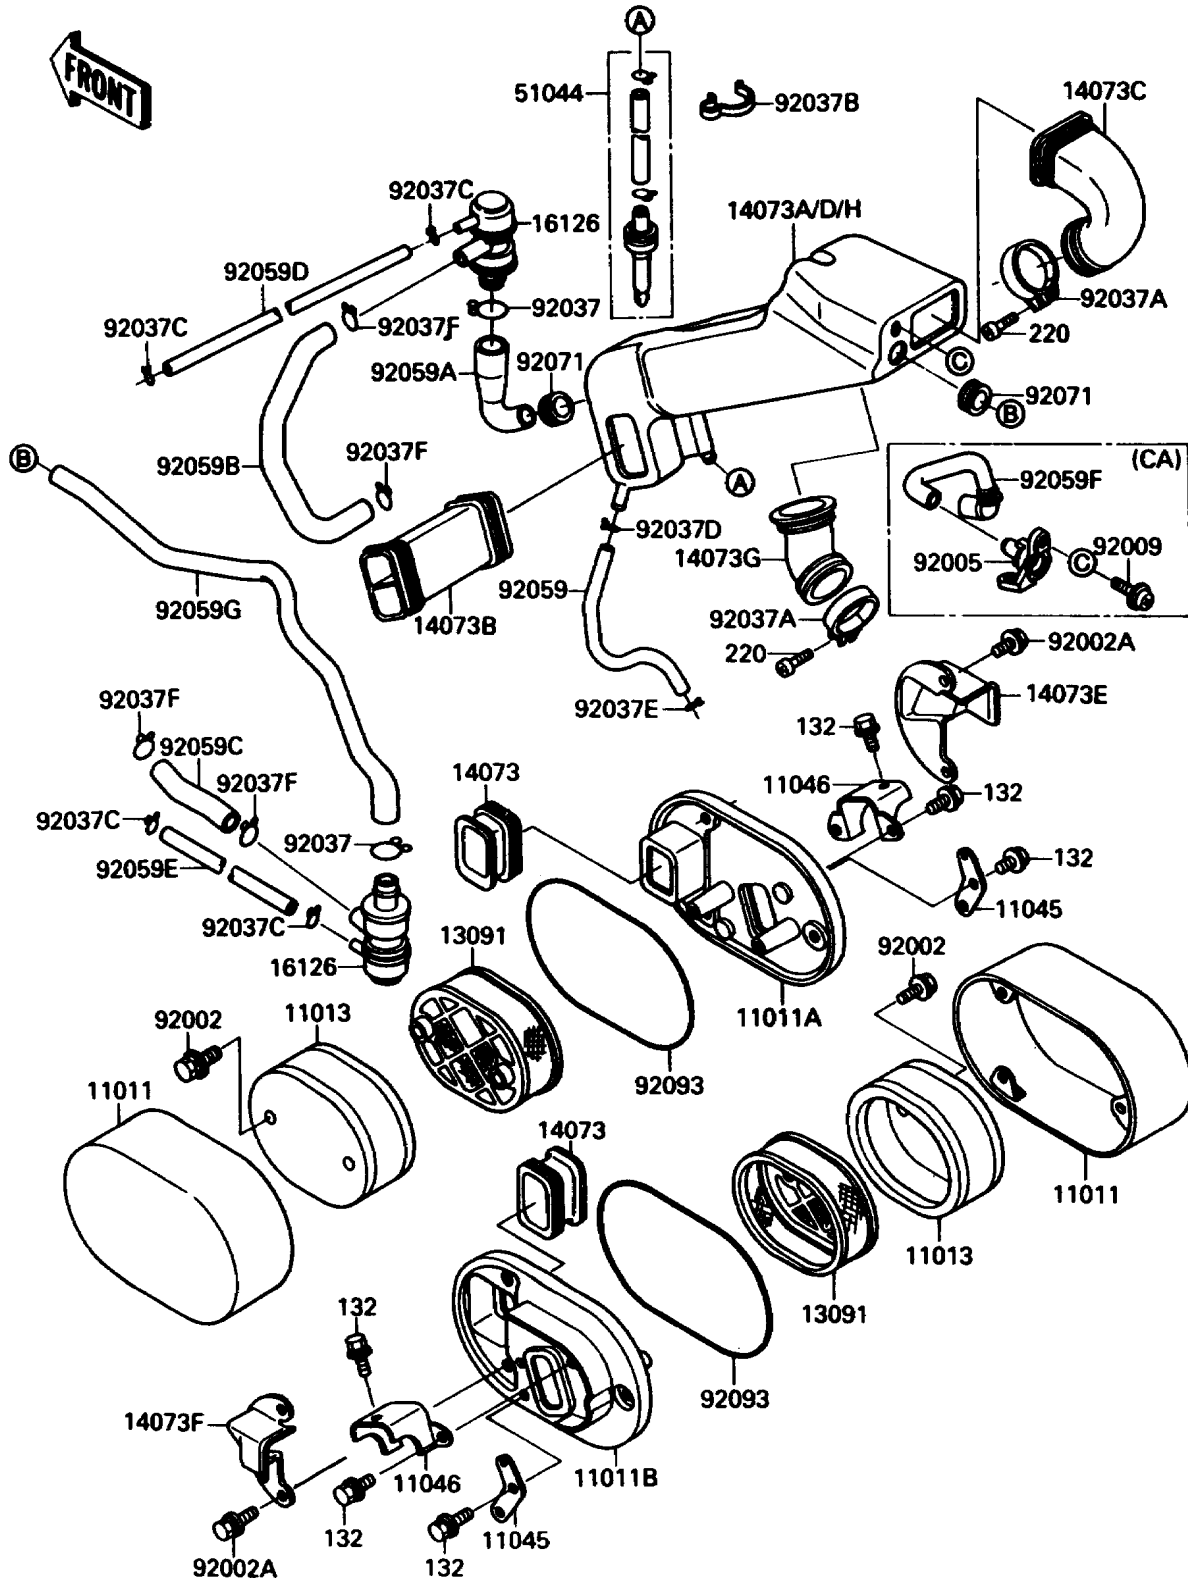

# 1989 Vulcan 88 PARTS DIAGRAM

Air Filter

E 1130

# 1989 Vulcan 88 PARTS LIST

## Air Filter

ITEM NAME	PART NUMBER	QUANTITY
CASE-AIR FILTER,OUTSIDE (Ref # 11011)	11011-1248	2
CASE-AIR FILTER,LH,INSIDE (Ref # 11011A)	11011-1289	1
CASE-AIR FILTER,RH,INSIDE (Ref # 11011B)	11011-1290	1
ELEMENT-AIR FILTER (Ref # 11013)	11013-1122	2
BRACKET,AIR FILTER,LWR (Ref # 11045)	11045-1434	2
BRACKET,AIR FILTER,UPP (Ref # 11046)	11046-1035	2
HOLDER,ELEMENT (Ref # 13091)	13091-1345	2
DUCT,INLET (Ref # 14073)	14073-1296	2
DUCT,SURGE TANK (Ref # 14073A)	14073-1297	1
DUCT,AIR FILTER (Ref # 14073B)	14073-1298	2
DUCT,FR,CARBURETOR (Ref # 14073C)	14073-1299	1
DUCT,SURGE TANK (Ref # 14073D)	14073-1306	1
DUCT,LH (Ref # 14073E)	14073-1316	1
DUCT,RH (Ref # 14073F)	14073-1317	1
DUCT,RR,CARBURETOR (Ref # 14073G)	14073-1326	1
DUCT,SURGE TANK (Ref # 14073H)	14073-1357	1
VALVE,AIR SWITCH (Ref # 16126)	16126-1188	2
TUBE-ASSY (Ref # 51044)	51044-1089	1
BOLT,6X25 (Ref # 92002)	92002-1137	4
BOLT,6X16 (Ref # 92002A)	92002-1242	6
FITTING (Ref # 92005)	92005-1163	1
SCREW,6X14 (Ref # 92009)	92009-1272	2
CLAMP,TUBE (Ref # 92037)	92037-1076	2
CLAMP,BOOT FITTING (Ref # 92037A)	92037-1112	2
CLAMP,HOSE (Ref # 92037B)	92037-1552	1
CLAMP (Ref # 92037C)	92037-1712	4
CLAMP,14MM (Ref # 92037D)	92037-1862	1
CLAMP,BREATHER TUBE (Ref # 92037E)	92037-192	1
CLAMP,TUBE (Ref # 92037F)	92037-213	4