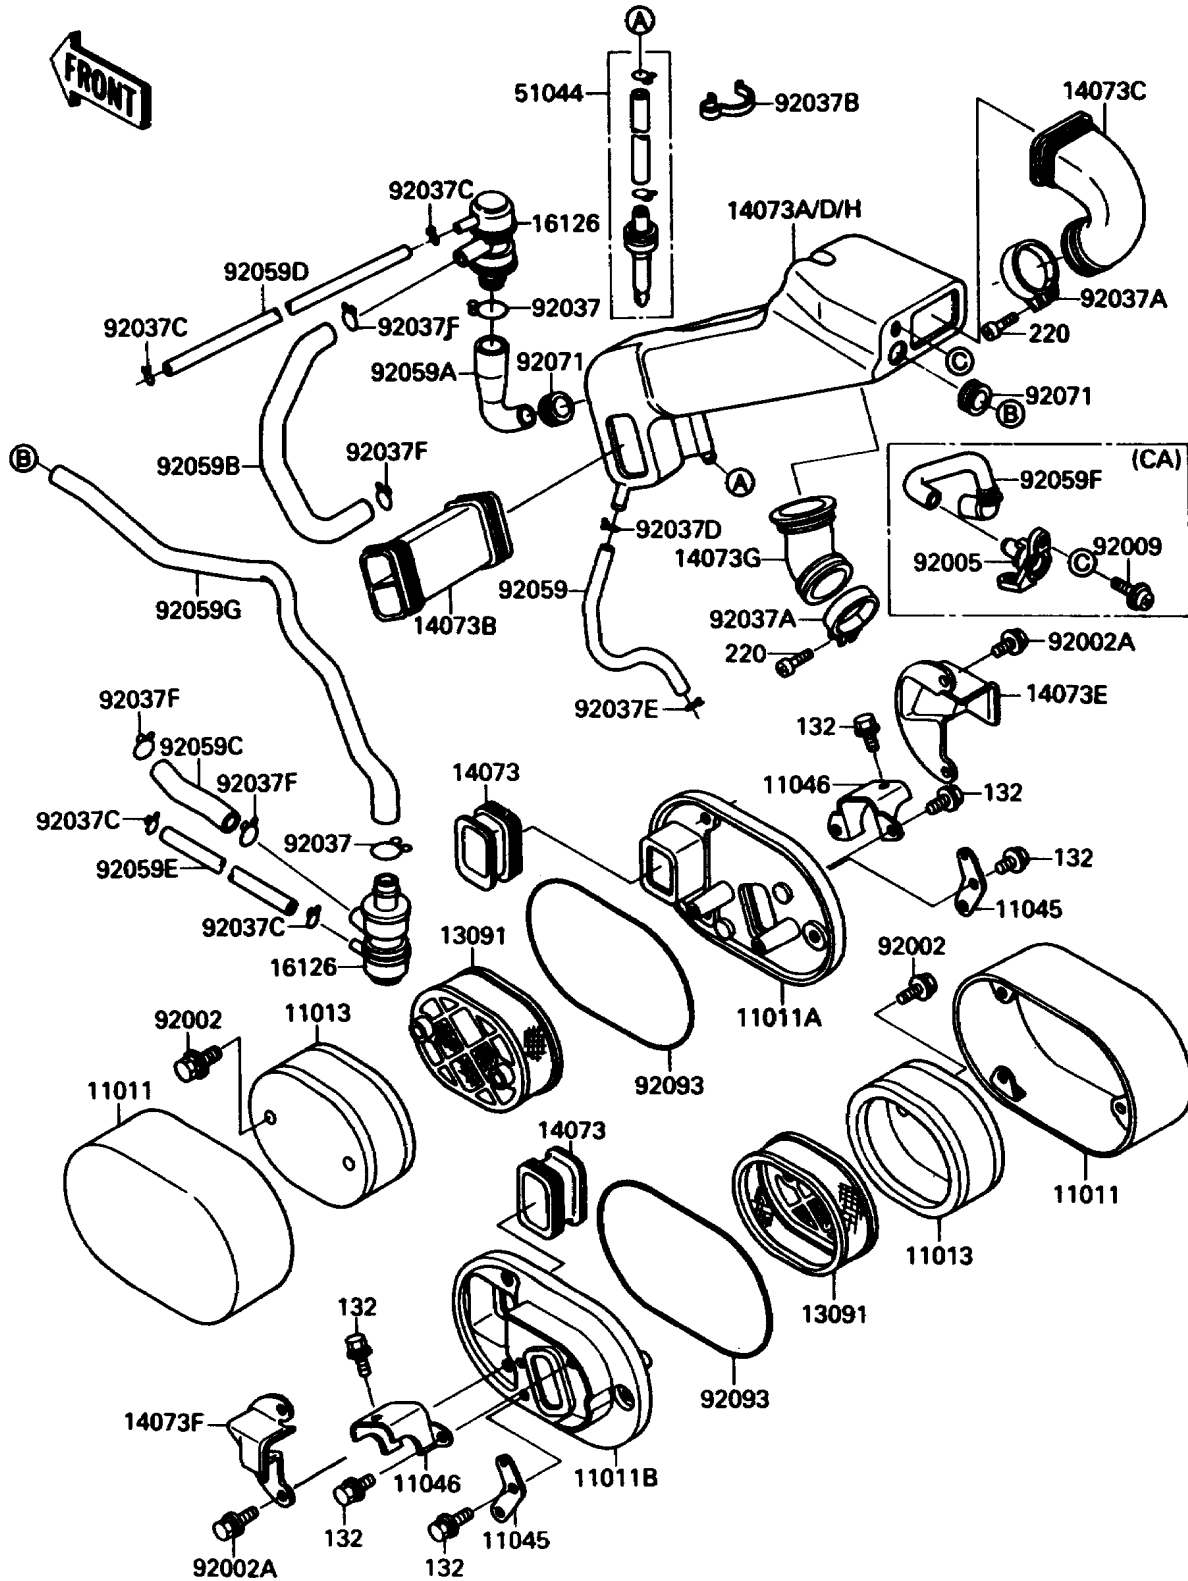

1990 Vulcan 88 PARTS DIAGRAM

Air Filter

E 1130

1990 Vulcan 88 PARTS LIST

Air Filter

ITEM NAME	PART NUMBER	QUANTITY
CASE-AIR FILTER,OUTSIDE (Ref # 11011)	11011-1248	2
CASE-AIR FILTER,LH,INSIDE (Ref # 11011A)	11011-1289	1
CASE-AIR FILTER,RH,INSIDE (Ref # 11011B)	11011-1290	1
ELEMENT-AIR FILTER (Ref # 11013)	11013-1122	2
BRACKET,AIR FILTER,LWR (Ref # 11045)	11045-1434	2
BRACKET,AIR FILTER,UPP (Ref # 11046)	11046-1035	2
HOLDER,ELEMENT (Ref # 13091)	13091-1345	2
DUCT,INLET (Ref # 14073)	14073-1296	2
DUCT,SURGE TANK (Ref # 14073A)	14073-1297	1
DUCT,AIR FILTER (Ref # 14073B)	14073-1298	2
DUCT,FR,CARBURETOR (Ref # 14073C)	14073-1299	1
DUCT,SURGE TANK (Ref # 14073D)	14073-1306	1
DUCT,LH (Ref # 14073E)	14073-1316	1
DUCT,RH (Ref # 14073F)	14073-1317	1
DUCT,RR,CARBURETOR (Ref # 14073G)	14073-1326	1
VALVE,AIR SWITCH (Ref # 16126)	16126-1188	2
TUBE-ASSY (Ref # 51044)	51044-1089	1
BOLT,6X25 (Ref # 92002)	92002-1137	4
BOLT,6X16 (Ref # 92002A)	92002-1242	6
FITTING (Ref # 92005)	92005-1163	1
SCREW,6X14 (Ref # 92009)	92009-1272	2
CLAMP,TUBE (Ref # 92037)	92037-1076	2
CLAMP,BOOT FITTING (Ref # 92037A)	92037-1112	2
CLAMP,HOSE (Ref # 92037B)	92037-1552	1
CLAMP (Ref # 92037C)	92037-1712	4
CLAMP,14MM (Ref # 92037D)	92037-1862	1
CLAMP,BREATHER TUBE (Ref # 92037E)	92037-192	1
CLAMP,TUBE (Ref # 92037F)	92037-213	4
TUBE,BREATHER (Ref # 92059)	92059-1777	1

1990 Vulcan 88 PARTS LIST

Air Filter

ITEM NAME	PART NUMBER	QUANTITY
TUBE,ASV-SURGE TANK (Ref # 92059A)	92059-1779	1
TUBE,VALVE-ASV (Ref # 92059B)	92059-1780	1
TUBE,ASV-CAP(R) (Ref # 92059C)	92059-1783	1
TUBE,4X9X420 (Ref # 92059D)	92059-1820	1
TUBE,4X9X650 (Ref # 92059E)	92059-1846	1
TUBE,AIR FILTER (Ref # 92059F)	92059-1859	1
TUBE,AIR VALVE-AIR FILTER (Ref # 92059G)	92059-1873	1
GROMMET,AIR FILTER (Ref # 92071)	92071-1028	2
SEAL,AIR FILTER (Ref # 92093)	92093-1236	2
BOLT-FLANGED-SMALL,6X10 (Ref # 132)	132J0610	10
SCREW-PAN-CROS (Ref # 220)	220C0430	2