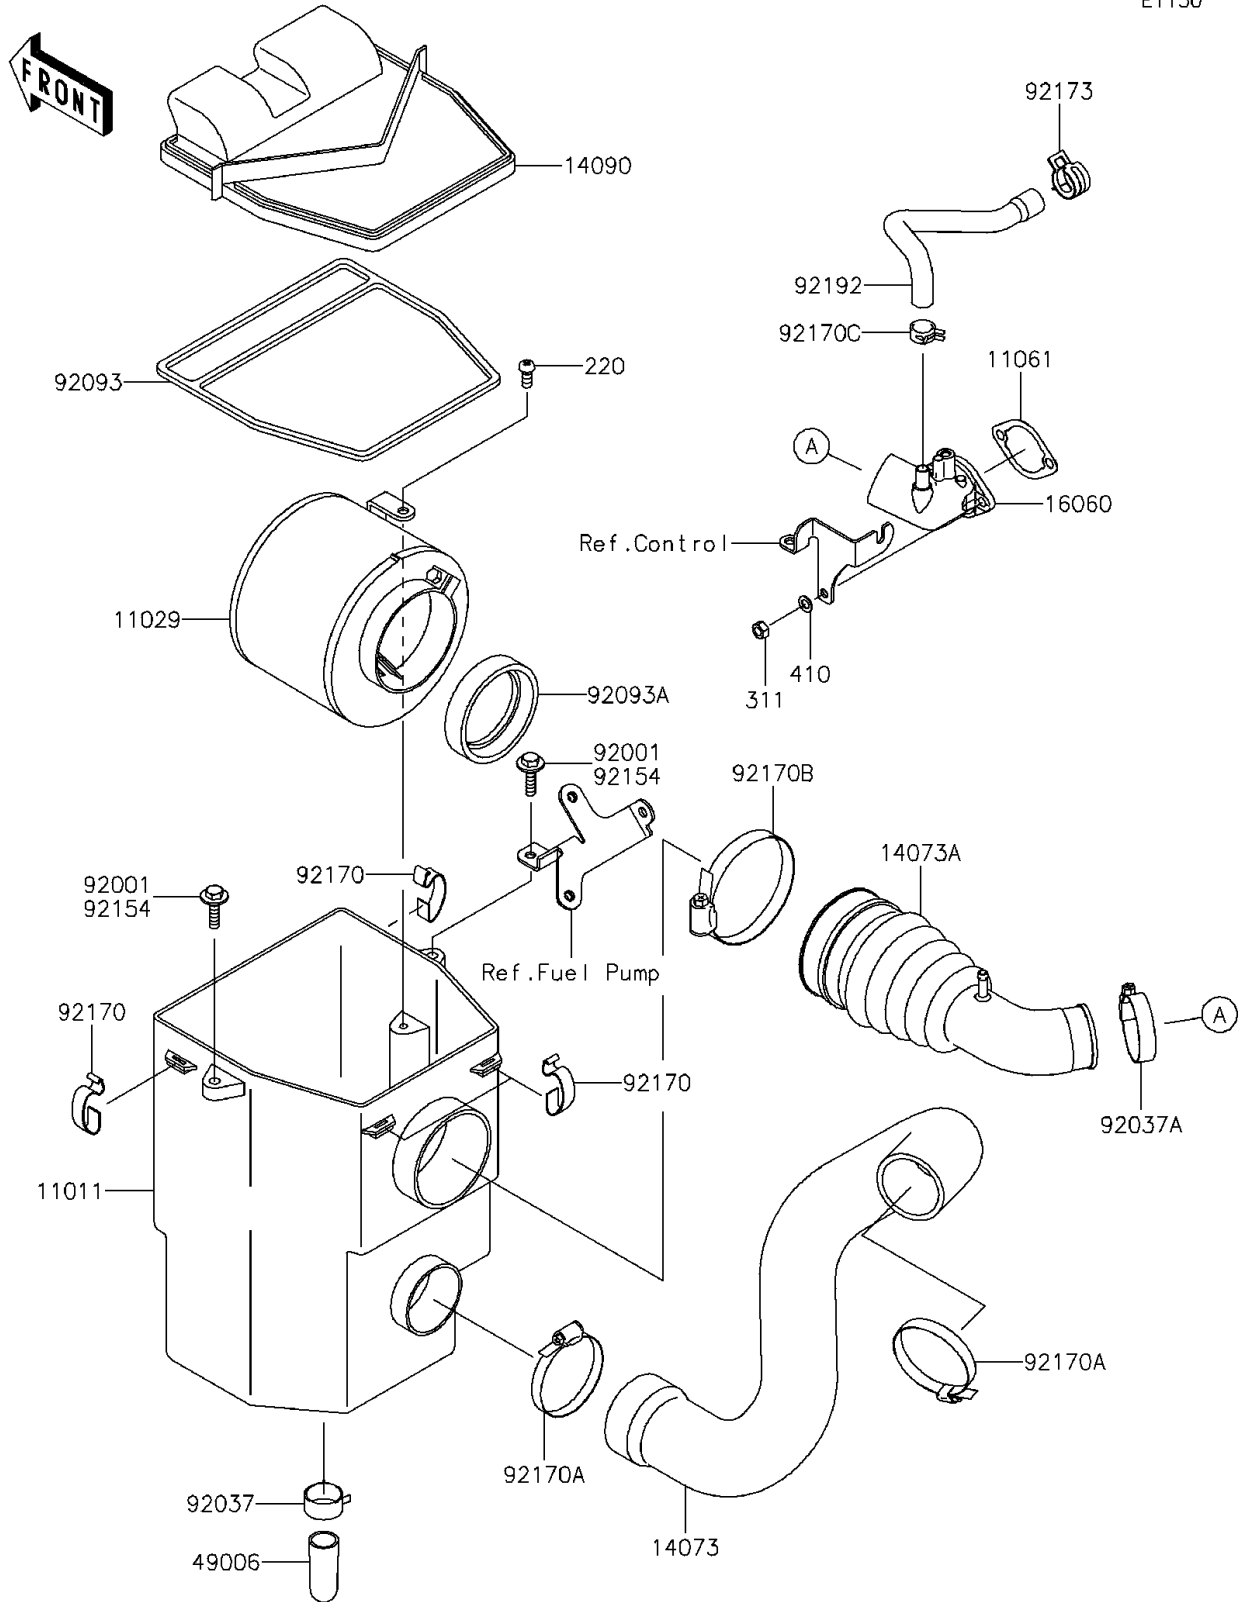

2015 MULE™ 610 4x4 XC CAMO PARTS DIAGRAM

Air Cleaner

E1130

2015 MULE™ 610 4x4 XC CAMO PARTS LIST

Air Cleaner

ITEM NAME	PART NUMBER	QUANTITY
CASE-AIR FILTER (Ref # 11011)	11011-1367	1
ELEMENT-ASSY-AIR FILTER (Ref # 11029)	11029-1004	1
GASKET (Ref # 11061)	11061-7026	1
DUCT,FRAME-AIR FILTER (Ref # 14073)	14073-0072	1
DUCT,AIR FILTER-IN.PIPE (Ref # 14073A)	14073-0193	1
COVER,AIR FILTER (Ref # 14090)	14090-1106	1
PIPE-INTAKE (Ref # 16060)	16060-2224	1
BOOT (Ref # 49006)	49006-1351	1
CLAMP,HOSE CLIP (Ref # 92037)	92037-1460	1
CLAMP (Ref # 92037A)	92037-506	1
SEAL,AIR FILTER (Ref # 92093)	92093-1241	1
SEAL,DUST (Ref # 92093A)	92093-1322	1
BOLT,WP,6X20 (Ref # 92154)	92154-1516	2
CLAMP,AIR FILTER (Ref # 92170)	92170-1211	4
CLAMP (Ref # 92170A)	92170-1674	2
CLAMP (Ref # 92170B)	92170-1679	1
CLAMP (Ref # 92170C)	92170-7003	1
CLAMP (Ref # 92173)	92173-7003	1
TUBE,BREATHER (Ref # 92192)	92192-2207	1
SCREW-PAN-CROS,6X14 (Ref # 220)	220AA0614	1
NUT-HEX,6MM (Ref # 311)	311AA0600	2
WASHER-PLAIN-SMALL (Ref # 410)	410AA0600	2