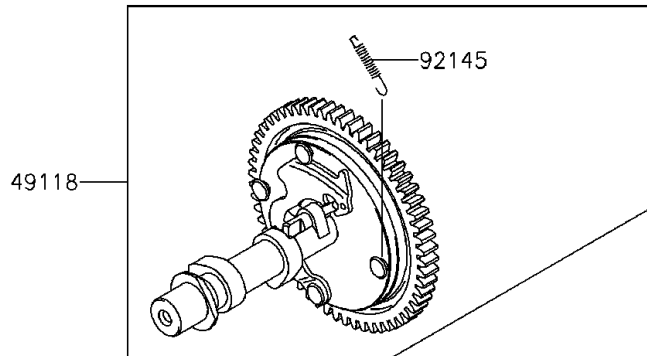

2013 MULE™ 610 4x4 XC Realtree APG HD PARTS DIAGRAM

Valve(s)/Camshaft(s)

E1211

2013 MULE™ 610 4x4 XC Realtree APG HD PARTS LIST

Valve(s)/Camshaft(s)

ITEM NAME	PART NUMBER	QUANTITY
VALVE-INTAKE (Ref # 12004)	12004-7004	1
VALVE-EXHAUST (Ref # 12005)	12005-7013	1
RETAINER-VALVE SPRING (Ref # 12009)	12009-7004	2
COLLET (Ref # 12011)	12011-2052	4
ARM-ROCKER (Ref # 12016)	12016-7007	2
TAPPET (Ref # 12032)	12032-7001	2
GUIDE,ROD-PUSH (Ref # 13070)	13070-7012	2
ROD-PUSH (Ref # 13116)	13116-7004	2
SPRING-ENGINE VALVE (Ref # 49078)	49078-7003	2
CAMSHAFT-COMP (Ref # 49118)	49118-0762	1
SCREW (Ref # 92009)	92009-2341	2
SEAL-OIL,7X15X13 (Ref # 92049)	92049-7020	2
SPRING (Ref # 92145)	92145-7001	1
BOLT (Ref # 92153)	92153-7019	2
NUT,M6 (Ref # 92210)	92210-7033	2