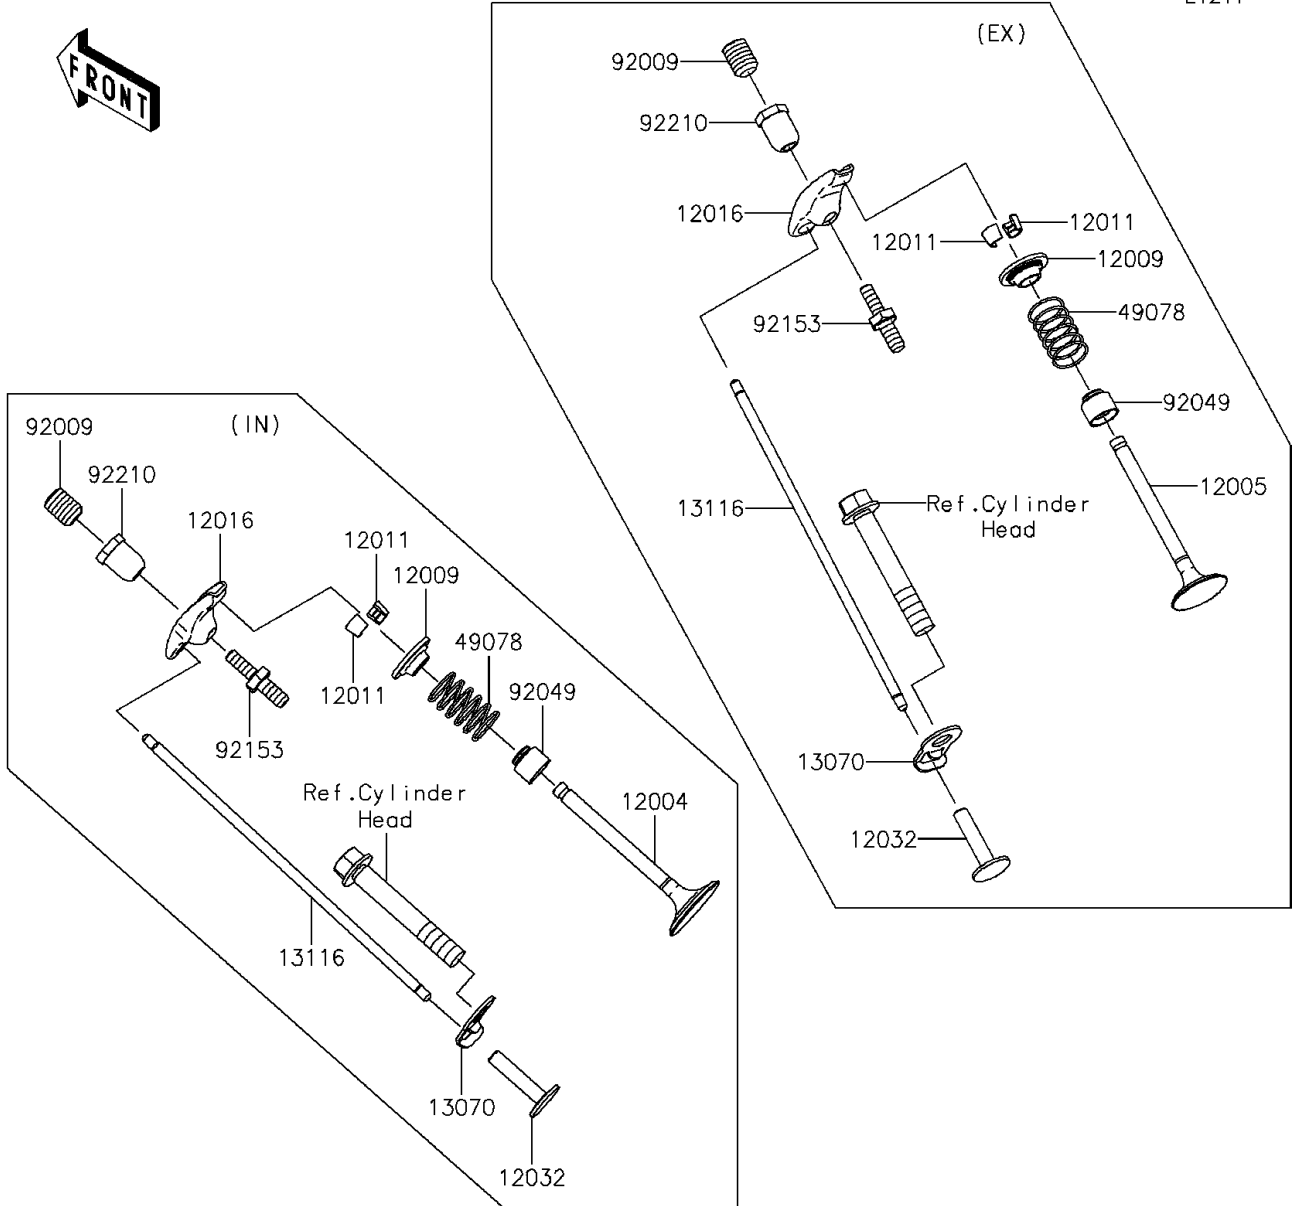

2013 MULE™ 610 4x4 XC Realtree APG HD PARTS DIAGRAM

Valve(s)/Camshaft(s)

E1211

2013 MULE™ 610 4x4 XC Realtree APG HD PARTS LIST

Valve(s)/Camshaft(s)

ITEM NAME	PART NUMBER	QUANTITY
VALVE-INTAKE (Ref # 12004)	12004-7004	1
VALVE-EXHAUST (Ref # 12005)	12005-7013	1
RETAINER-VALVE SPRING (Ref # 12009)	12009-7004	2
COLLET (Ref # 12011)	12011-2052	4
ARM-ROCKER (Ref # 12016)	12016-7007	2
TAPPET (Ref # 12032)	12032-7001	2
GUIDE,ROD-PUSH (Ref # 13070)	13070-7012	2
ROD-PUSH (Ref # 13116)	13116-7004	2
SPRING-ENGINE VALVE (Ref # 49078)	49078-7003	2
CAMSHAFT-COMP (Ref # 49118)	49118-0762	1
SCREW (Ref # 92009)	92009-2341	2
SEAL-OIL,7X15X13 (Ref # 92049)	92049-7020	2
SPRING (Ref # 92145)	92145-7001	1
BOLT (Ref # 92153)	92153-7019	2
NUT,M6 (Ref # 92210)	92210-7033	2