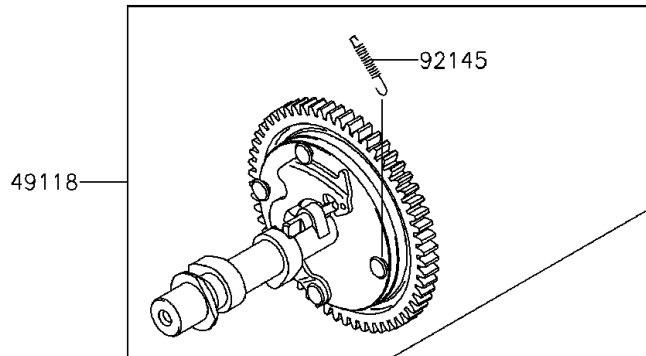

2015 MULE™ 610 4x4 XC CAMO PARTS DIAGRAM

Valve(s)/Camshaft(s)

E1211

2015 MULE™ 610 4x4 XC CAMO PARTS LIST

Valve(s)/Camshaft(s)

ITEM NAME	PART NUMBER	QUANTITY
VALVE-INTAKE (Ref # 12004)	12004-7004	1
VALVE-EXHAUST (Ref # 12005)	12005-7013	1
RETAINER-VALVE SPRING (Ref # 12009)	12009-7004	2
COLLET (Ref # 12011)	12011-2052	4
ARM-ROCKER (Ref # 12016)	12016-7007	2
TAPPET (Ref # 12032)	12032-7001	2
GUIDE,ROD-PUSH (Ref # 13070)	13070-7012	2
ROD-PUSH (Ref # 13116)	13116-7004	2
SPRING-ENGINE VALVE (Ref # 49078)	49078-7003	2
CAMSHAFT-COMP (Ref # 49118)	49118-0762	1
SCREW (Ref # 92009)	92009-2341	2
SEAL-OIL,7X15X13 (Ref # 92049)	92049-7020	2
SPRING (Ref # 92145)	92145-7001	1
BOLT (Ref # 92153)	92153-7019	2
NUT,M6 (Ref # 92210)	92210-7033	2