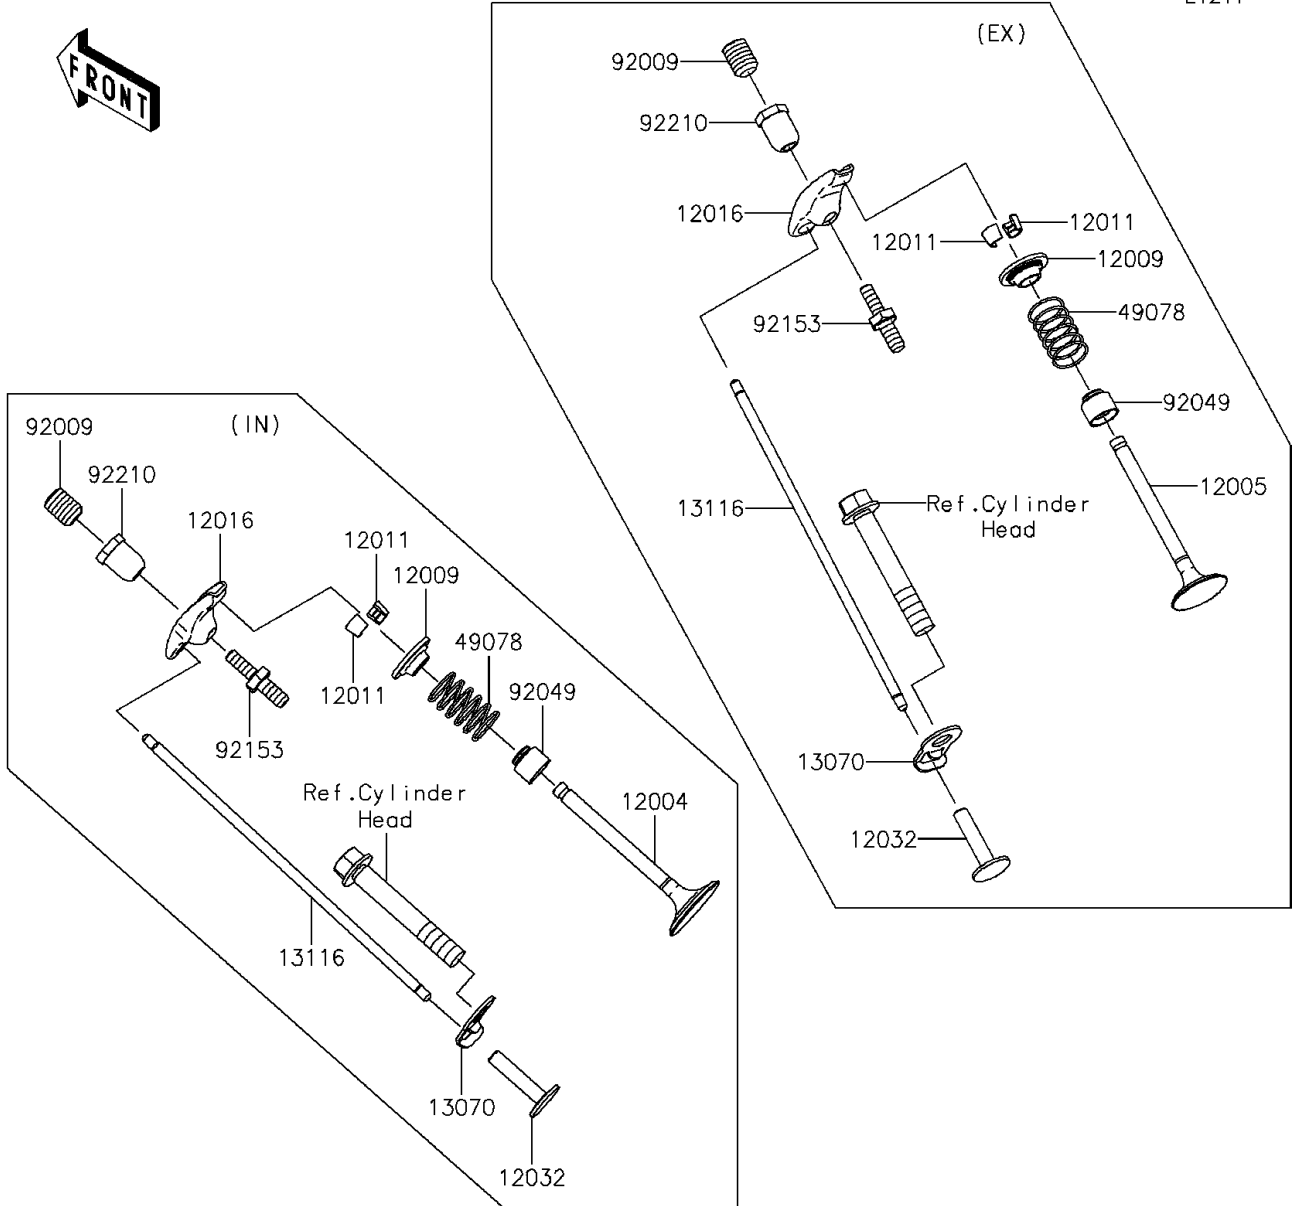

2015 MULE™ 610 4x4 XC CAMO PARTS DIAGRAM

Valve(s)/Camshaft(s)

E1211

2015 MULE™ 610 4x4 XC CAMO PARTS LIST

Valve(s)/Camshaft(s)

ITEM NAME	PART NUMBER	QUANTITY
VALVE-INTAKE (Ref # 12004)	12004-7004	1
VALVE-EXHAUST (Ref # 12005)	12005-7013	1
RETAINER-VALVE SPRING (Ref # 12009)	12009-7004	2
COLLET (Ref # 12011)	12011-2052	4
ARM-ROCKER (Ref # 12016)	12016-7007	2
TAPPET (Ref # 12032)	12032-7001	2
GUIDE,ROD-PUSH (Ref # 13070)	13070-7012	2
ROD-PUSH (Ref # 13116)	13116-7004	2
SPRING-ENGINE VALVE (Ref # 49078)	49078-7003	2
CAMSHAFT-COMP (Ref # 49118)	49118-0762	1
SCREW (Ref # 92009)	92009-2341	2
SEAL-OIL,7X15X13 (Ref # 92049)	92049-7020	2
SPRING (Ref # 92145)	92145-7001	1
BOLT (Ref # 92153)	92153-7019	2
NUT,M6 (Ref # 92210)	92210-7033	2