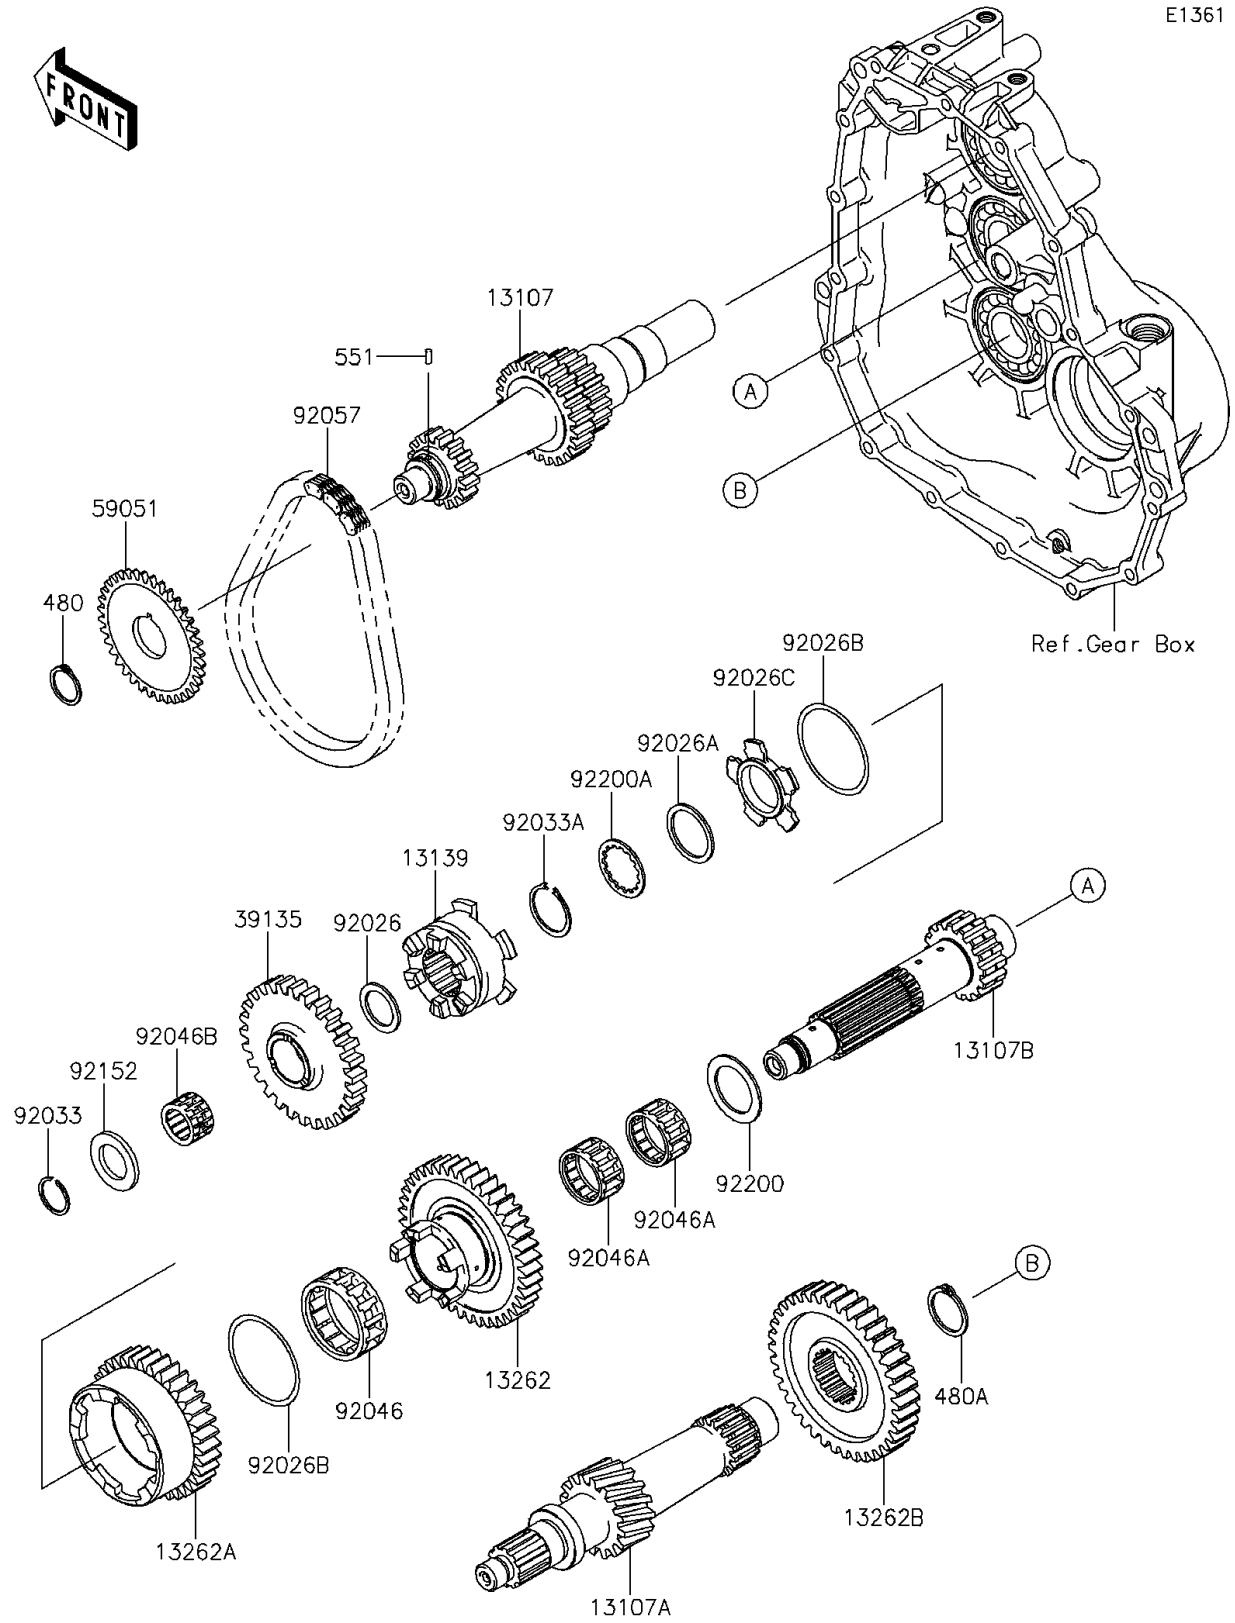

2012 MULE™ 610 4x4 XC CAMO PARTS DIAGRAM

Transmission

E1361

2012 MULE™ 610 4x4 XC CAMO PARTS LIST

Transmission

ITEM NAME	PART NUMBER	QUANTITY
SHAFT,FIRST,INPUT,16T&24T&19T (Ref # 13107)	13107-0039	1
SHAFT,THIRD,16T (Ref # 13107A)	13107-0088	1
SHAFT,2ND,17T (Ref # 13107B)	13107-0222	1
SHIFTER,FR/RR (Ref # 13139)	13139-0004	1
GEAR,LOW,41T (Ref # 13262)	13262-0106	1
GEAR,HIGH,35T (Ref # 13262A)	13262-0107	1
GEAR-TRANSMISSION SPUR,38T (Ref # 13262B)	13262-0742	1
SPROCKET-DRIVEN,30T (Ref # 39135)	39135-0001	1
GEAR-SPUR,37T (Ref # 59051)	59051-0049	1
SPACER,21.2X29X1.6 (Ref # 92026)	92026-1568	1
SPACER,28.2X34.5X1.6 (Ref # 92026A)	92026-1587	1
SPACER,48.2X54.3X1.0 (Ref # 92026B)	92026-1599	2
SPACER,HI&LOW (Ref # 92026C)	92026-1600	1
RING-SNAP,20MM (Ref # 92033)	92033-015	1
RING-SNAP,25.9X30.6X1.2 (Ref # 92033A)	92033-1037	1
BEARING-NEEDLE,HIGH GEAR (Ref # 92046)	92046-1276	1
BEARING-NEEDLE,FWF-283317 (Ref # 92046A)	92046-1278	2
BEARING-NEEDLE,REVERSE GEAR (Ref # 92046B)	92046-1279	1
CHAIN,REVERSE,23RH302-38ASM (Ref # 92057)	92057-0072	1
COLLAR,21.2X34.0X3.0 (Ref # 92152)	92152-0241	1
WASHER,28.2X40.0X1.6 (Ref # 92200)	92200-0090	1
WASHER,28.5X34.0X1.5 (Ref # 92200A)	92200-1240	1
CIRCLIP-TYPE-C,25MM (Ref # 480)	480J2500	1
CIRCLIP-TYPE-C,32MM (Ref # 480A)	480J3200	1
PIN-DOWEL,3X8 (Ref # 551)	551A0308	1