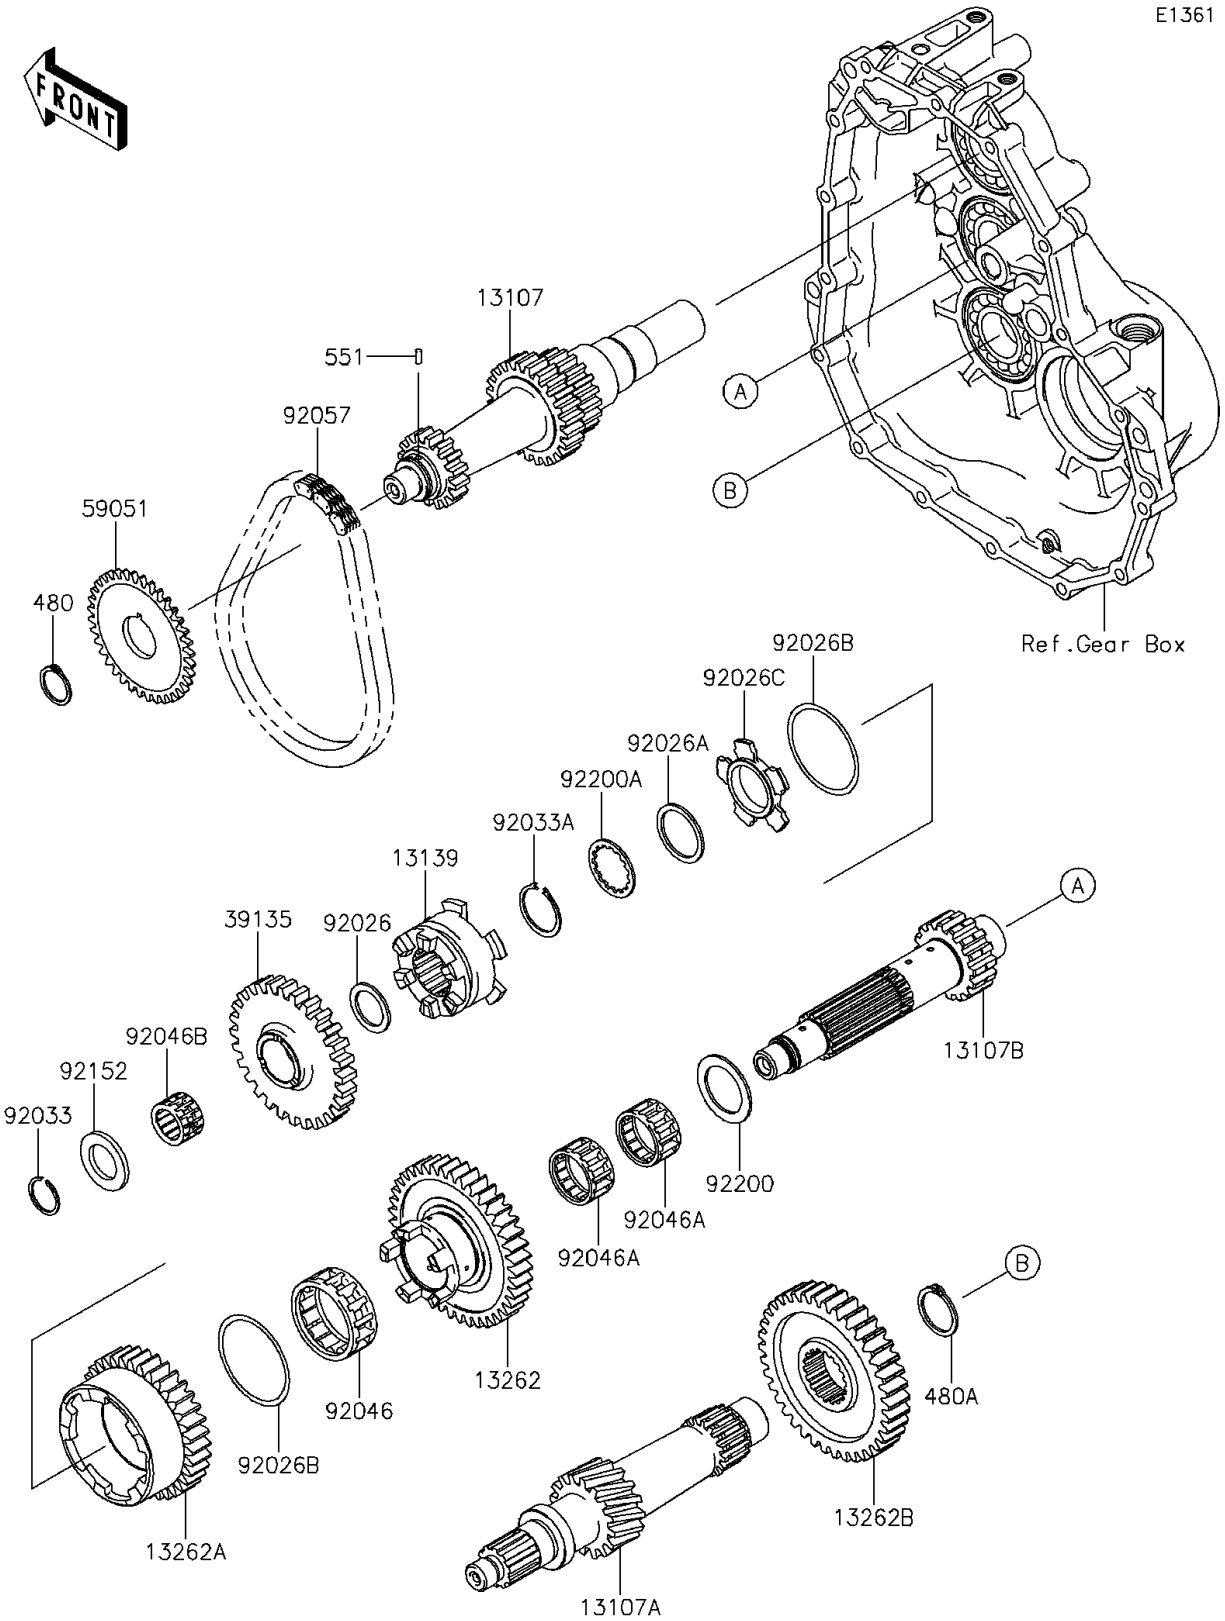

2014 MULE™ 610 4x4 XC CAMO PARTS DIAGRAM

Transmission

E1361

2014 MULE™ 610 4x4 XC CAMO PARTS LIST

Transmission

ITEM NAME	PART NUMBER	QUANTITY
SHAFT,FIRST,INPUT,16T&24T&19T (Ref # 13107)	13107-0039	1
SHAFT,THIRD,16T (Ref # 13107A)	13107-0088	1
SHAFT,2ND,17T (Ref # 13107B)	13107-0222	1
SHIFTER,FR/RR (Ref # 13139)	13139-0004	1
GEAR,LOW,41T (Ref # 13262)	13262-0106	1
GEAR,HIGH,35T (Ref # 13262A)	13262-0107	1
GEAR-TRANSMISSION SPUR,38T (Ref # 13262B)	13262-0742	1
SPROCKET-DRIVEN,30T (Ref # 39135)	39135-0001	1
GEAR-SPUR,37T (Ref # 59051)	59051-0049	1
SPACER,21.2X29X1.6 (Ref # 92026)	92026-1568	1
SPACER,28.2X34.5X1.6 (Ref # 92026A)	92026-1587	1
SPACER,48.2X54.3X1.0 (Ref # 92026B)	92026-1599	2
SPACER,HI&LOW (Ref # 92026C)	92026-1600	1
RING-SNAP,20MM (Ref # 92033)	92033-015	1
RING-SNAP,25.9X30.6X1.2 (Ref # 92033A)	92033-1037	1
BEARING-NEEDLE,HIGH GEAR (Ref # 92046)	92046-1276	1
BEARING-NEEDLE,FWF-283317 (Ref # 92046A)	92046-1278	2
BEARING-NEEDLE,REVERSE GEAR (Ref # 92046B)	92046-1279	1
CHAIN,REVERSE,23RH302-38ASM (Ref # 92057)	92057-0072	1
COLLAR,21.2X34.0X3.0 (Ref # 92152)	92152-0241	1
WASHER,28.2X40.0X1.6 (Ref # 92200)	92200-0090	1
WASHER,28.5X34.0X1.5 (Ref # 92200A)	92200-1240	1
CIRCLIP-TYPE-C,25MM (Ref # 480)	480J2500	1
CIRCLIP-TYPE-C,32MM (Ref # 480A)	480J3200	1
PIN-DOWEL,3X8 (Ref # 551)	551A0308	1