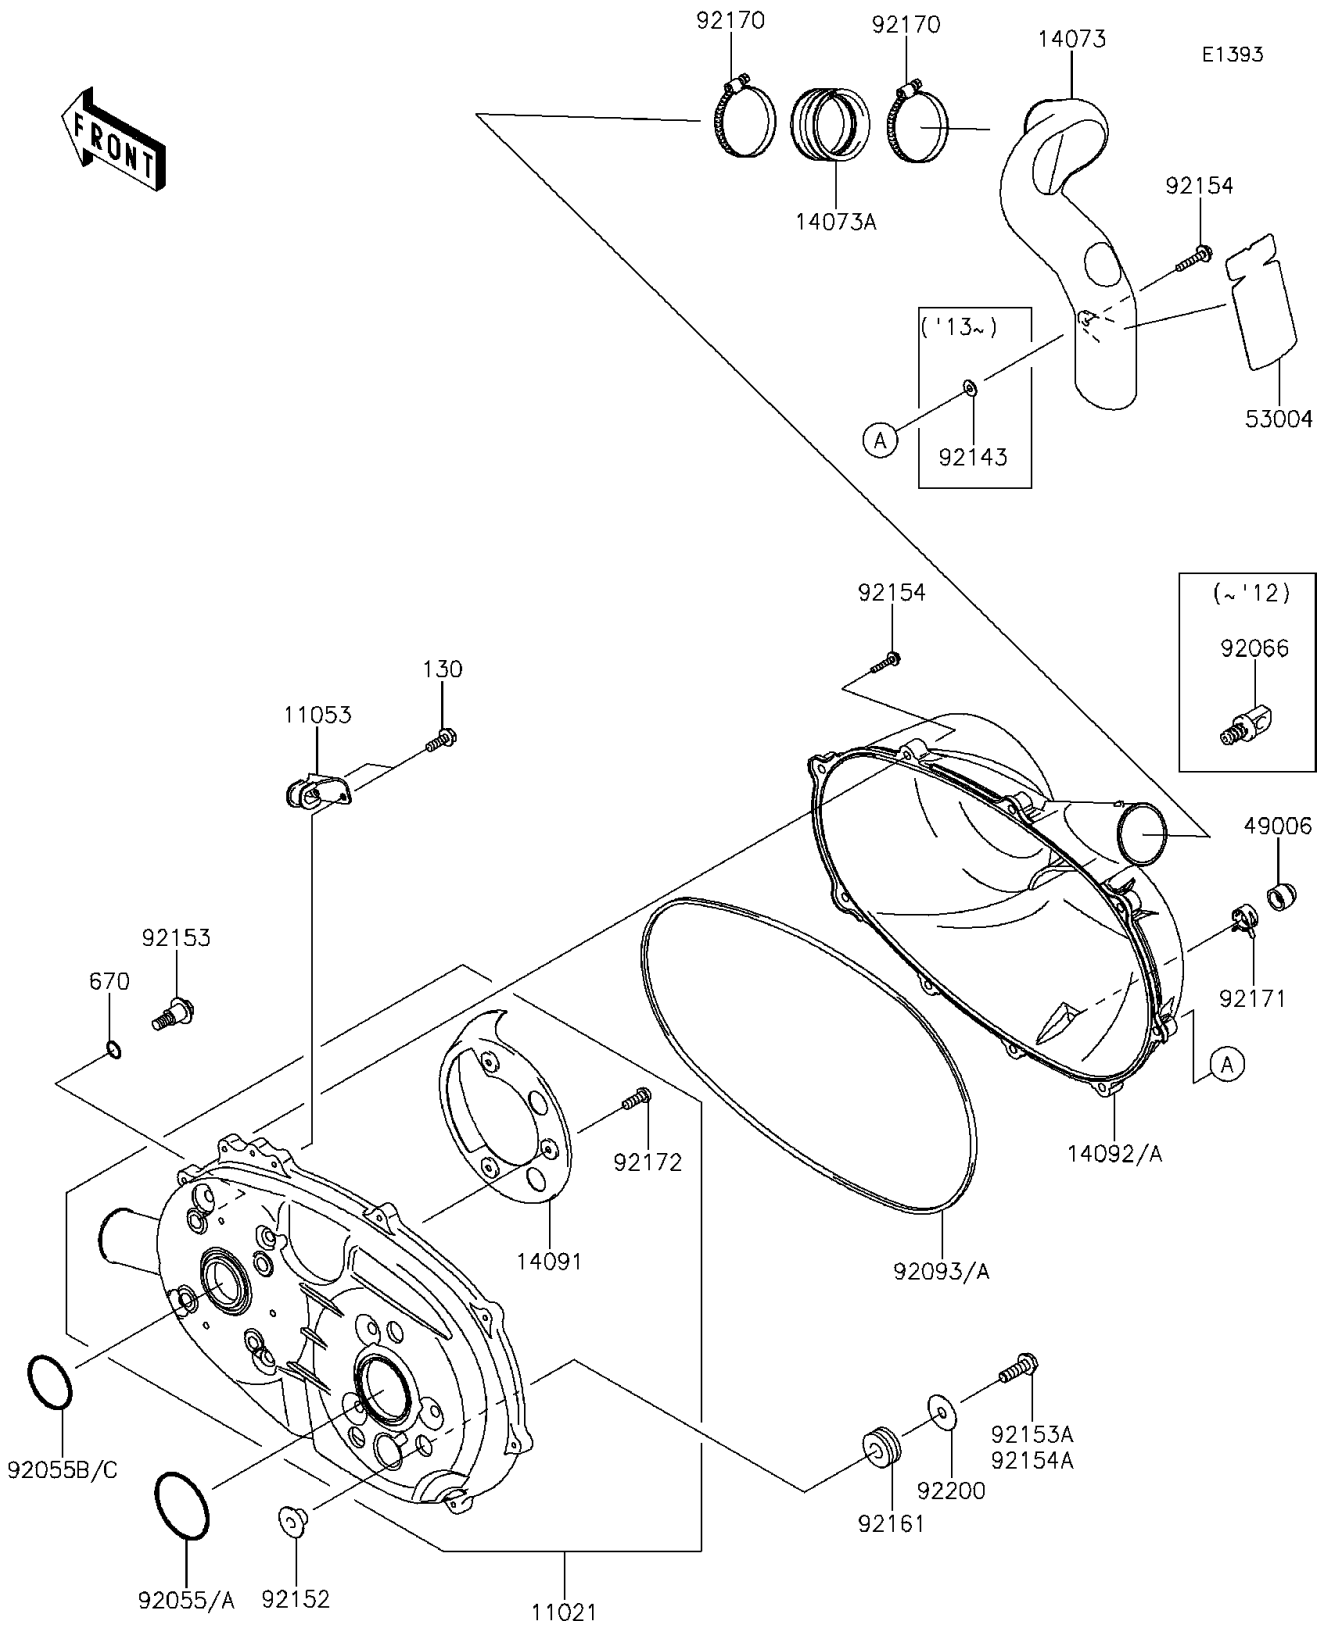

# 2012 MULE™ 610 4x4 XC CAMO PARTS DIAGRAM

## Converter Cover

### Converter Cover

ITEM NAME	PART NUMBER	QUANTITY
CASE-ASSY,BELT CONVERTER (Ref # 11021)	11021-0023	1
BRACKET (Ref # 11053)	11053-1483	1
DUCT,EXHAUST (Ref # 14073)	14073-0287	1
DUCT,JOINT (Ref # 14073A)	14073-1775	1
COVER (Ref # 14091)	14091-0391	1
COVER,BELT,CONVERTER (Ref # 14092A)	14092-0125	1
MAT (Ref # 53004)	53004-0051	1
RING-O,64X4 (Ref # 92055)	92055-0048	1
RING-O,50X4 (Ref # 92055C)	92055-1501	1
PLUG,DRAIN,11X19 (Ref # 92066)	92066-1580	1
SEAL (Ref # 92093)	92093-0179	1
COLLAR (Ref # 92152)	92152-0894	3
BOLT,8X26.5 (Ref # 92153)	92153-0594	4
BOLT,FLANGED,8X25 (Ref # 92153A)	92153-0953	3
BOLT,6X35 (Ref # 92154)	92154-0342	9
DAMPER (Ref # 92161)	92161-1484	3
CLAMP (Ref # 92170)	92170-1764	2
SCREW,5X14 (Ref # 92172)	92172-0166	3
WASHER,8.5X29X0.8 (Ref # 92200)	92200-0574	3
BOLT-FLANGED,6X18 (Ref # 130)	130BB0618	2
O RING,12MM (Ref # 670)	670D2012	4