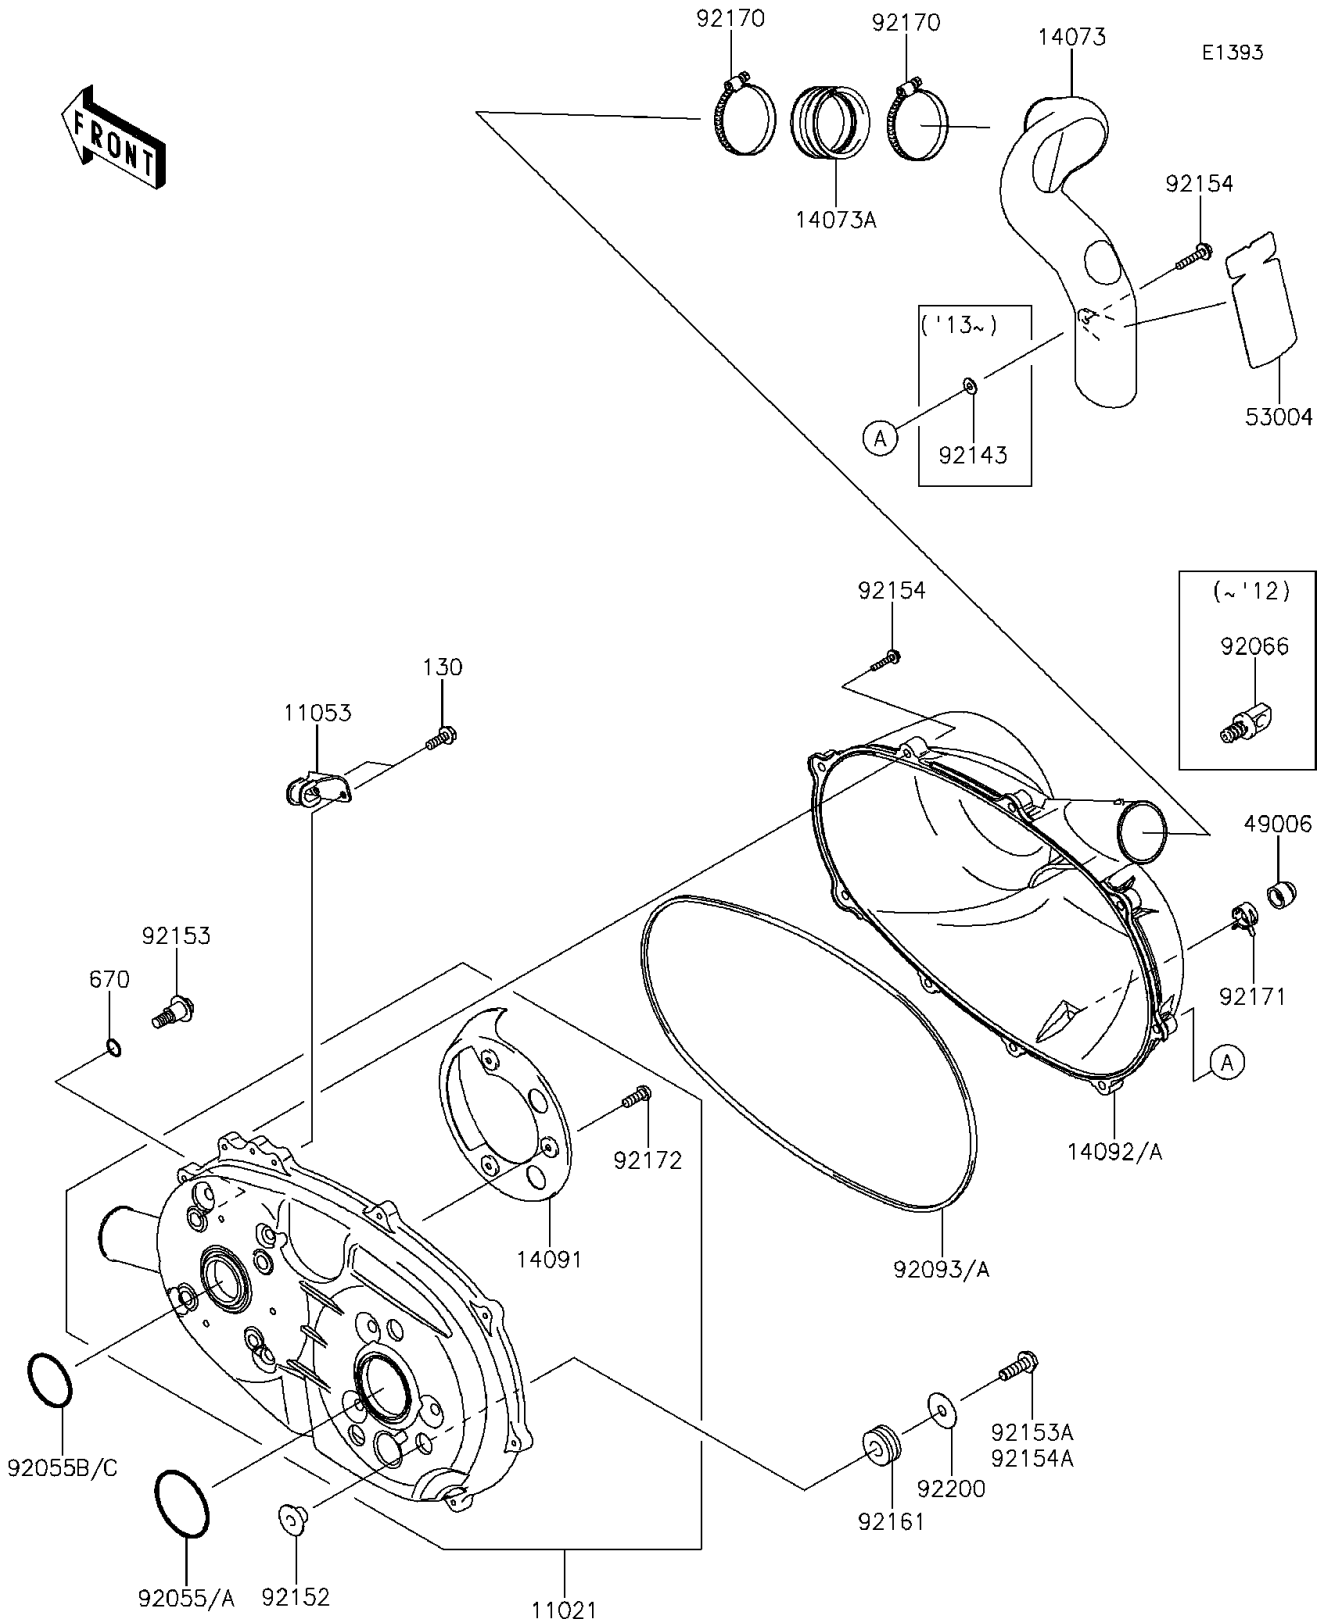

2013 MULE™ 610 4x4 XC Realtree APG HD PARTS DIAGRAM

Converter Cover

2013 MULE™ 610 4x4 XC Realtree APG HD PARTS LIST

Converter Cover

ITEM NAME	PART NUMBER	QUANTITY
CASE-ASSY,BELT CONVERTER (Ref # 11021)	11021-0023	1
BRACKET (Ref # 11053)	11053-1483	1
DUCT,EXHAUST (Ref # 14073)	14073-0287	1
DUCT,JOINT (Ref # 14073A)	14073-1775	1
COVER (Ref # 14091)	14091-0391	1
COVER,BELT CONVERTER (Ref # 14092)	14092-1007	1
BOOT,DRAIN (Ref # 49006)	49006-3718	1
MAT (Ref # 53004)	53004-0051	1
RING-O,64MM (Ref # 92055A)	92055-0748	1
RING-O,49.4MM (Ref # 92055B)	92055-0749	1
SEAL (Ref # 92093A)	92093-0586	1
COLLAR (Ref # 92143)	92143-1087	1
COLLAR (Ref # 92152)	92152-0894	3
BOLT,8X26.5 (Ref # 92153)	92153-0594	4
BOLT,6X35 (Ref # 92154)	92154-0342	9
BOLT,FLANGED,8X25 (Ref # 92154A)	92154-1068	3
DAMPER (Ref # 92161)	92161-1484	3
CLAMP (Ref # 92170)	92170-1764	2
CLAMP (Ref # 92171)	92171-0329	1
SCREW,5X14 (Ref # 92172)	92172-0166	3
WASHER,8.5X29X0.8 (Ref # 92200)	92200-0574	3
BOLT-FLANGED,6X18 (Ref # 130)	130BB0618	2
O RING,12MM (Ref # 670)	670D2012	4