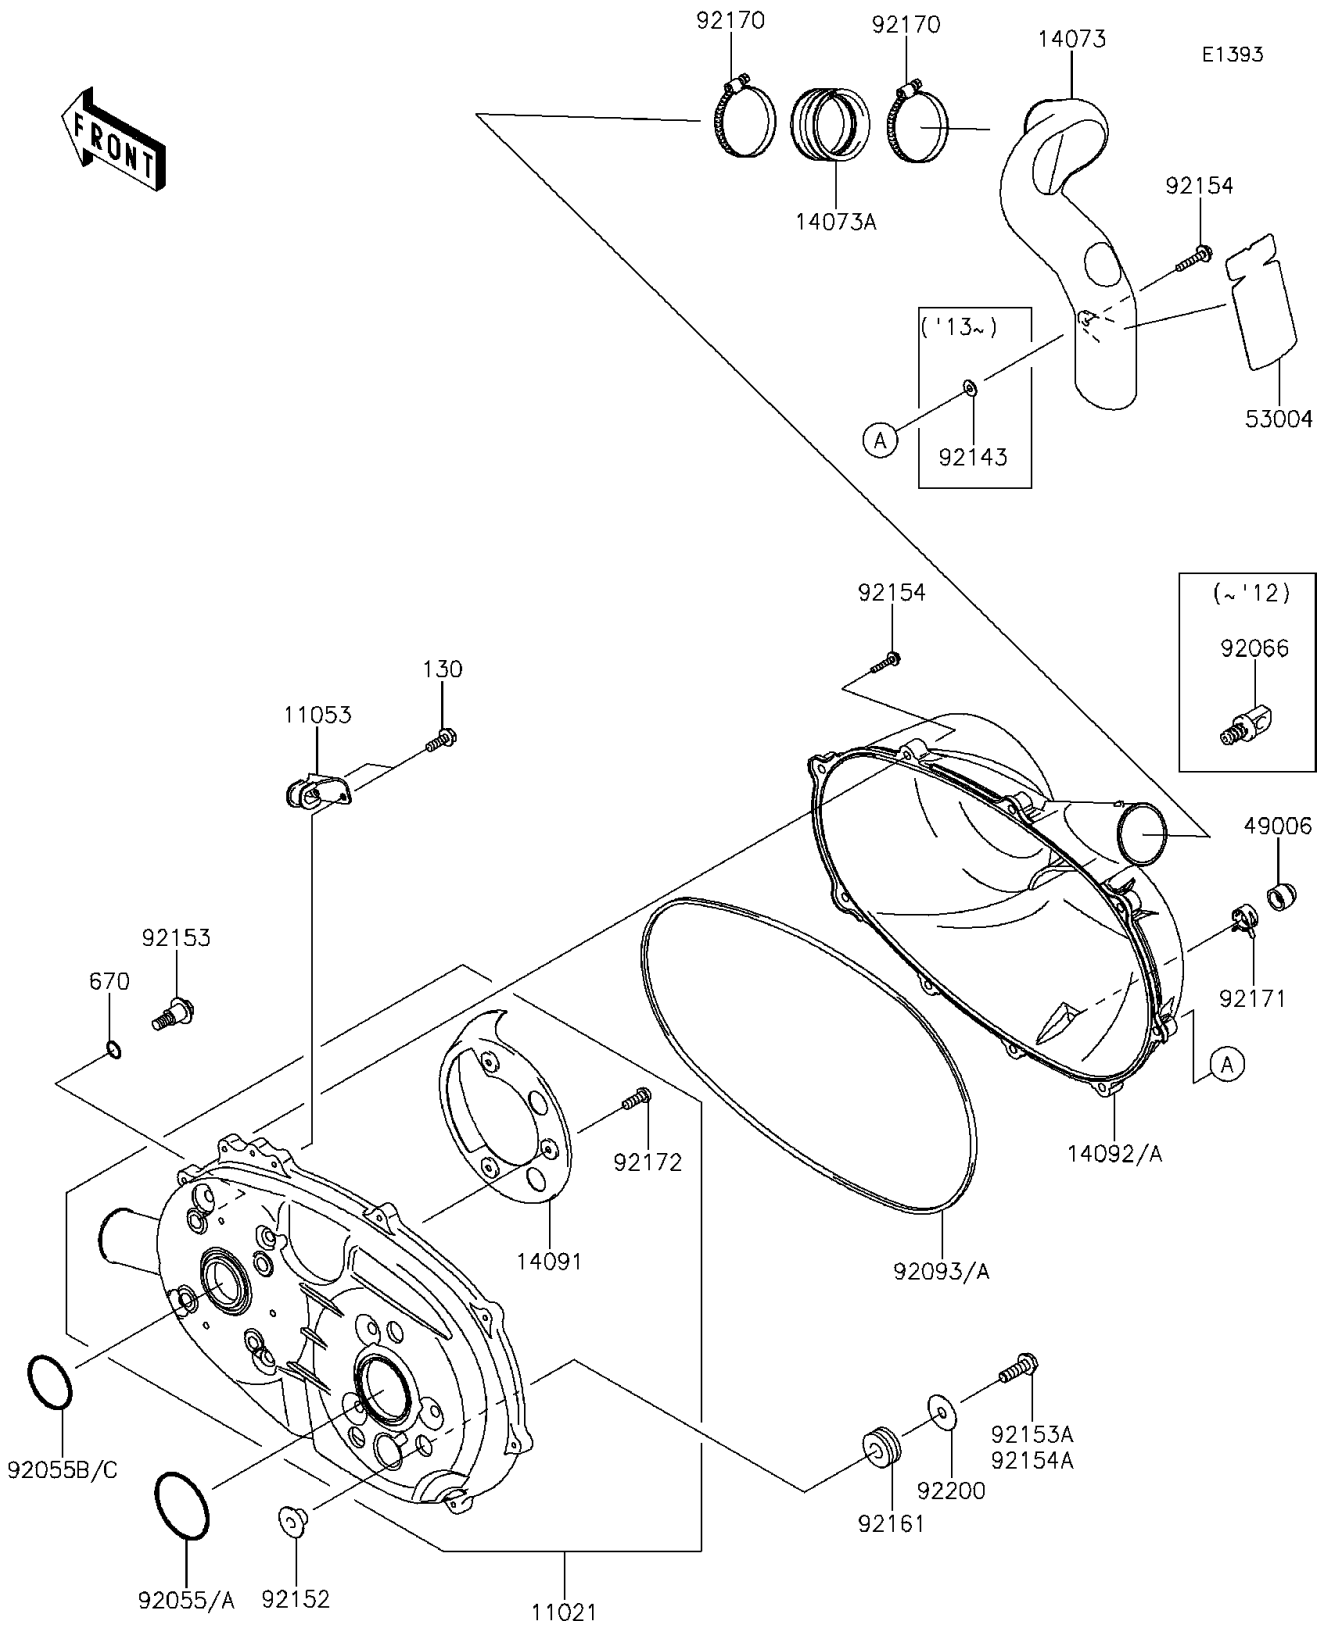

2014 MULE™ 610 4x4 XC CAMO PARTS DIAGRAM

Converter Cover

2014 MULE™ 610 4x4 XC CAMO PARTS LIST

Converter Cover

ITEM NAME	PART NUMBER	QUANTITY
CASE-ASSY,BELT CONVERTER (Ref # 11021)	11021-0023	1
BRACKET (Ref # 11053)	11053-1483	1
DUCT,EXHAUST (Ref # 14073)	14073-0287	1
DUCT,JOINT (Ref # 14073A)	14073-1775	1
COVER (Ref # 14091)	14091-0391	1
COVER,BELT CONVERTER (Ref # 14092)	14092-1007	1
BOOT,DRAIN (Ref # 49006)	49006-3718	1
MAT (Ref # 53004)	53004-0051	1
RING-O,64MM (Ref # 92055A)	92055-0748	1
RING-O,49.4MM (Ref # 92055B)	92055-0749	1
SEAL (Ref # 92093A)	92093-0586	1
COLLAR (Ref # 92143)	92143-1087	1
COLLAR (Ref # 92152)	92152-0894	3
BOLT,8X26.5 (Ref # 92153)	92153-0594	4
BOLT,6X35 (Ref # 92154)	92154-0342	9
BOLT,FLANGED,8X25 (Ref # 92154A)	92154-1068	3
DAMPER (Ref # 92161)	92161-1484	3
CLAMP (Ref # 92170)	92170-1764	2
CLAMP (Ref # 92171)	92171-0329	1
SCREW,5X14 (Ref # 92172)	92172-0166	3
WASHER,8.5X29X0.8 (Ref # 92200)	92200-0574	3
BOLT-FLANGED,6X18 (Ref # 130)	130BB0618	2
O RING,12MM (Ref # 670)	670D2012	4