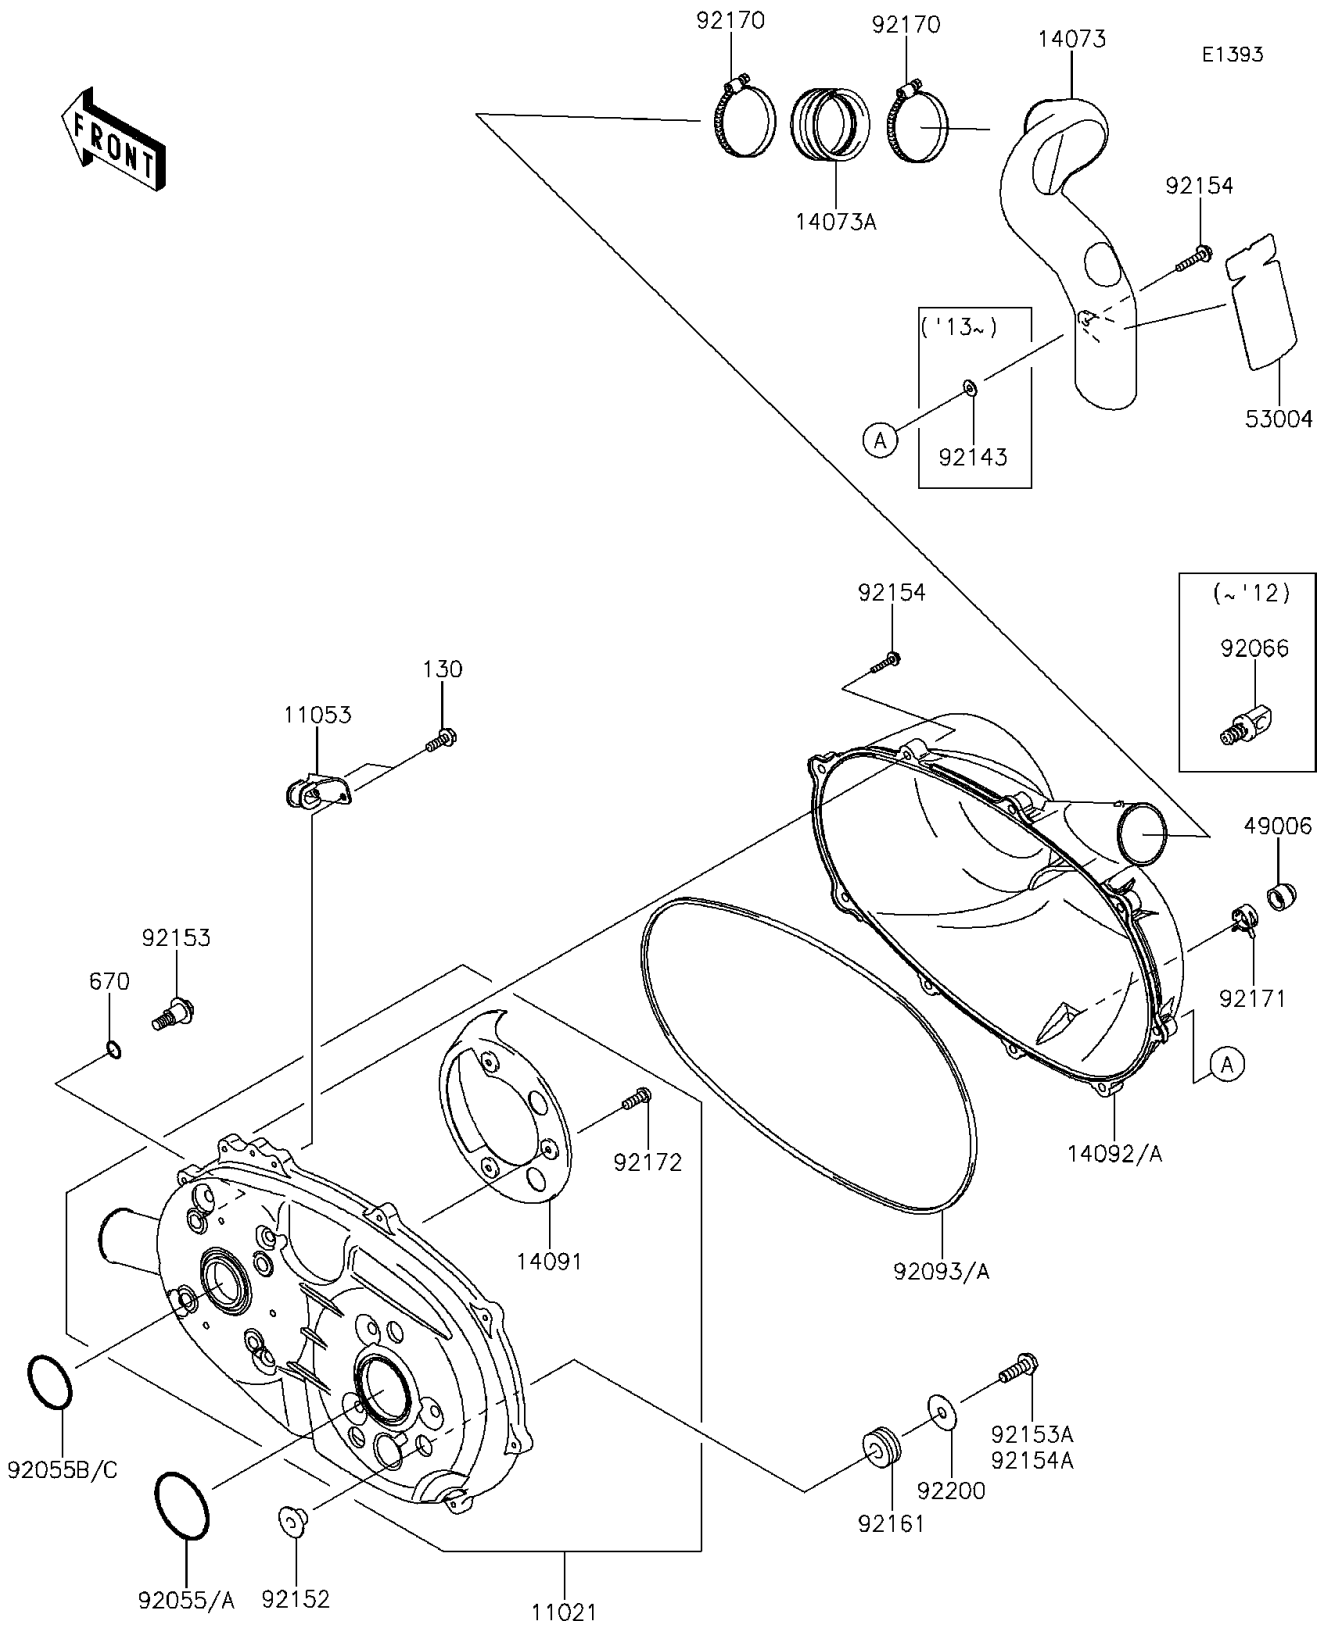

# 2014 MULE™ 610 4x4 XC CAMO PARTS DIAGRAM

## Converter Cover

## 2014 MULE™ 610 4x4 XC CAMO PARTS LIST

### Converter Cover

ITEM NAME	PART NUMBER	QUANTITY
CASE-ASSY,BELT CONVERTER (Ref # 11021)	11021-0023	1
BRACKET (Ref # 11053)	11053-1483	1
DUCT,EXHAUST (Ref # 14073)	14073-0287	1
DUCT,JOINT (Ref # 14073A)	14073-1775	1
COVER (Ref # 14091)	14091-0391	1
COVER,BELT CONVERTER (Ref # 14092)	14092-1007	1
BOOT,DRAIN (Ref # 49006)	49006-3718	1
MAT (Ref # 53004)	53004-0051	1
RING-O,64MM (Ref # 92055A)	92055-0748	1
RING-O,49.4MM (Ref # 92055B)	92055-0749	1
SEAL (Ref # 92093A)	92093-0586	1
COLLAR (Ref # 92143)	92143-1087	1
COLLAR (Ref # 92152)	92152-0894	3
BOLT,8X26.5 (Ref # 92153)	92153-0594	4
BOLT,6X35 (Ref # 92154)	92154-0342	9
BOLT,FLANGED,8X25 (Ref # 92154A)	92154-1068	3
DAMPER (Ref # 92161)	92161-1484	3
CLAMP (Ref # 92170)	92170-1764	2
CLAMP (Ref # 92171)	92171-0329	1
SCREW,5X14 (Ref # 92172)	92172-0166	3
WASHER,8.5X29X0.8 (Ref # 92200)	92200-0574	3
BOLT-FLANGED,6X18 (Ref # 130)	130BB0618	2
O RING,12MM (Ref # 670)	670D2012	4