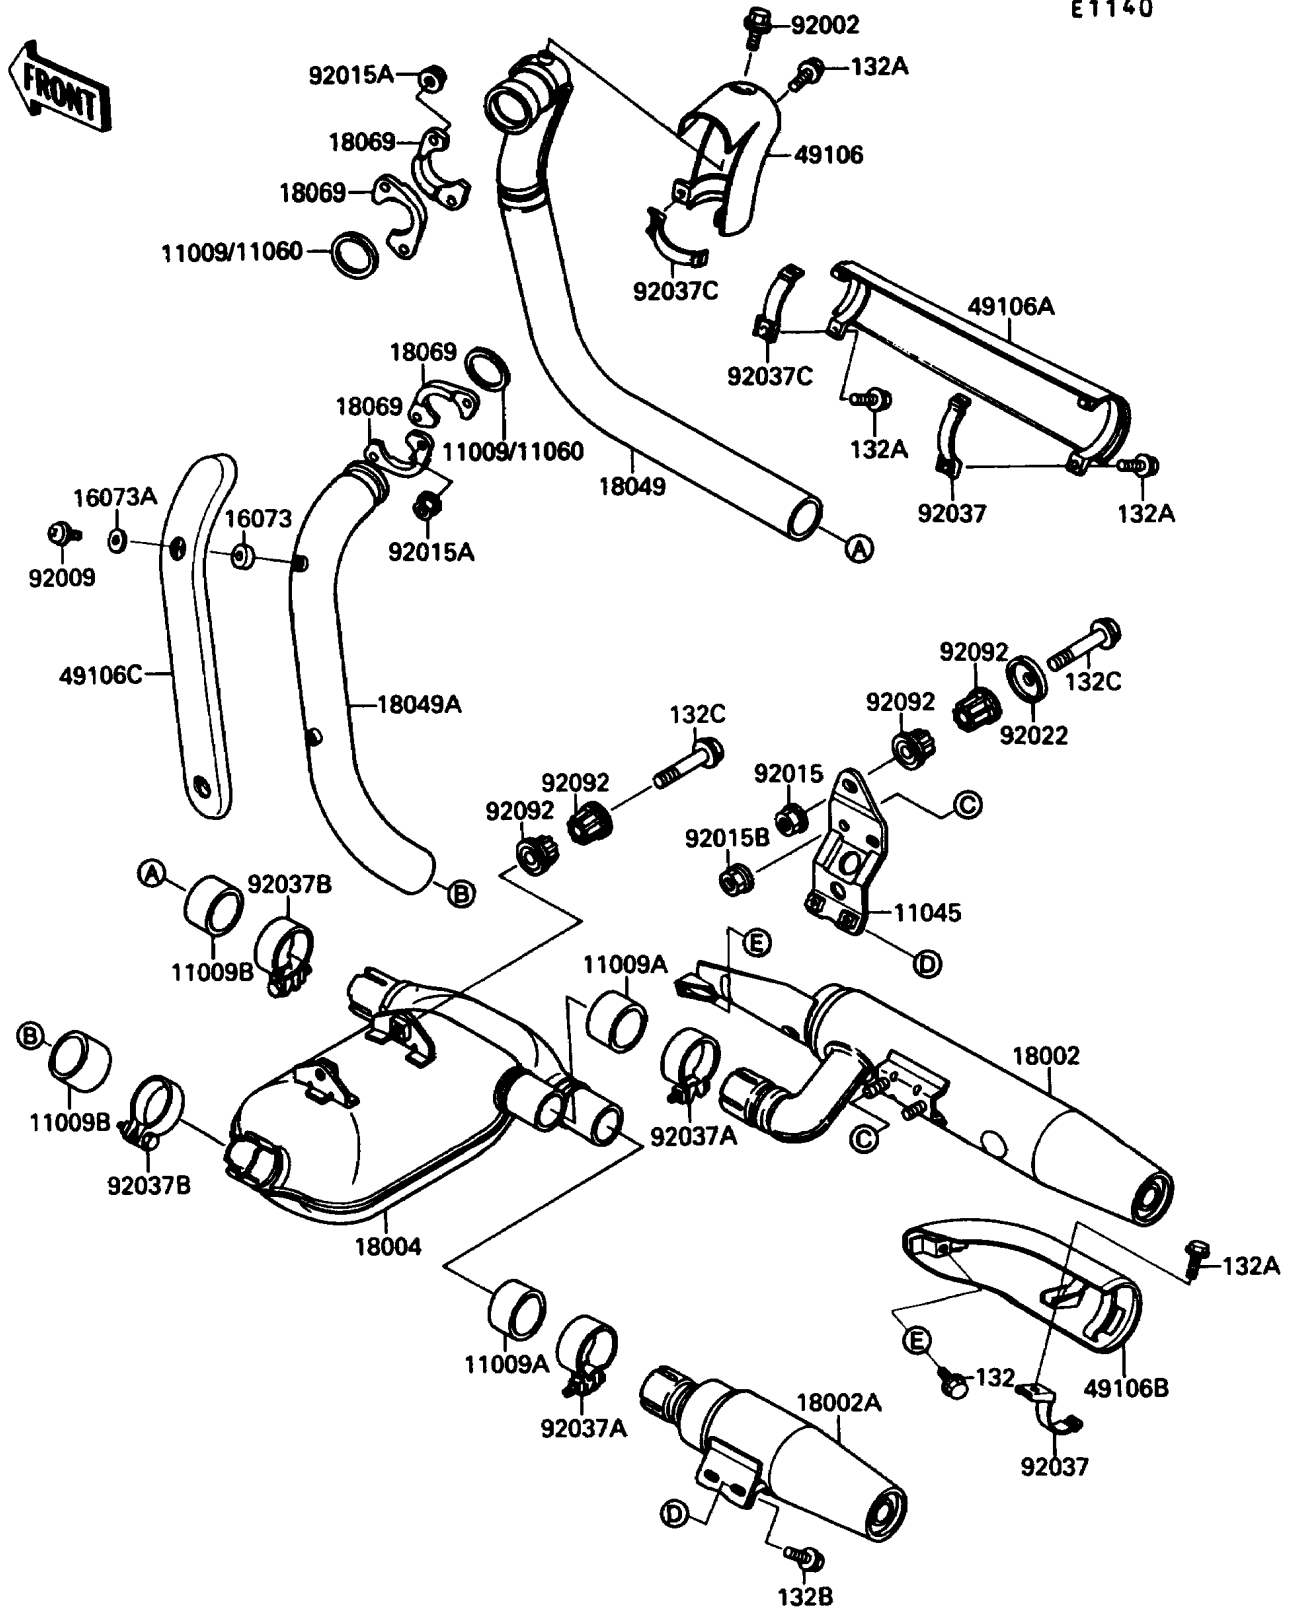

# 1991 Vulcan 88 PARTS DIAGRAM

Muffler

E1140

# 1991 Vulcan 88 PARTS LIST

## Muffler

ITEM NAME	PART NUMBER	QUANTITY
GASKET,EXHAUST PIPE CONNECTING (Ref # 11009A)	11009-1666	2
GASKET,EXHAUST PIPE (Ref # 11009B)	11009-1680	2
BRACKET,MUFFLER (Ref # 11045)	11045-1435	1
GASKET,EXHAUST PIPE (Ref # 11060)	11060-1119	2
INSULATOR,6.5X12.5X4 (Ref # 16073)	16073-1069	2
INSULATOR,6.5X12.5X2 (Ref # 16073A)	16073-1070	2
BODY-COMP-MUFFLER,UPP (Ref # 18002)	18002-1806	1
BODY-COMP-MUFFLER,LWR (Ref # 18002A)	18002-1807	1
CHAMBER-PREMUFFLER (Ref # 18004)	18004-1057	1
PIPE-EXHAUST,FR (Ref # 18049)	18049-1406	1
PIPE-EXHAUST,RR (Ref # 18049A)	18049-1407	1
HOLDER-EXHAUST PIPE (Ref # 18069)	18069-1074	4
COVER-EXHAUST PIPE,FR (Ref # 49106)	49106-1095	1
COVER-EXHAUST PIPE,FR (Ref # 49106A)	49106-1096	1
COVER-MUFFLER (Ref # 49106B)	49106-1107	1
COVER-MUFFLER,PIPE,RR (Ref # 49106C)	49106-1109	1
BOLT,6X8 (Ref # 92002)	92002-1604	1
SCREW (Ref # 92009)	92009-1517	2
NUT,FLANGED,8MM (Ref # 92015)	92015-1014	1
NUT,CAP,8MM (Ref # 92015A)	92015-1371	4
NUT,8MM (Ref # 92015B)	92015-1398	2
WASHER,CUP TYPE (Ref # 92022)	92022-1270	1
CLAMP,MUFFLER COVER (Ref # 92037)	92037-1615	2
CLAMP,52MM (Ref # 92037A)	92037-1633	2
CLAMP,59MM (Ref # 92037B)	92037-1863	2
CLAMP (Ref # 92037C)	92037-1874	2
BUSHING-RUBBER,MUFFLER (Ref # 92092)	92092-1013	6
BOLT-FLANGED-SMALL (Ref # 132)	132E0610	1
BOLT-FLANGED-SMALL (Ref # 132A)	132E0620	4