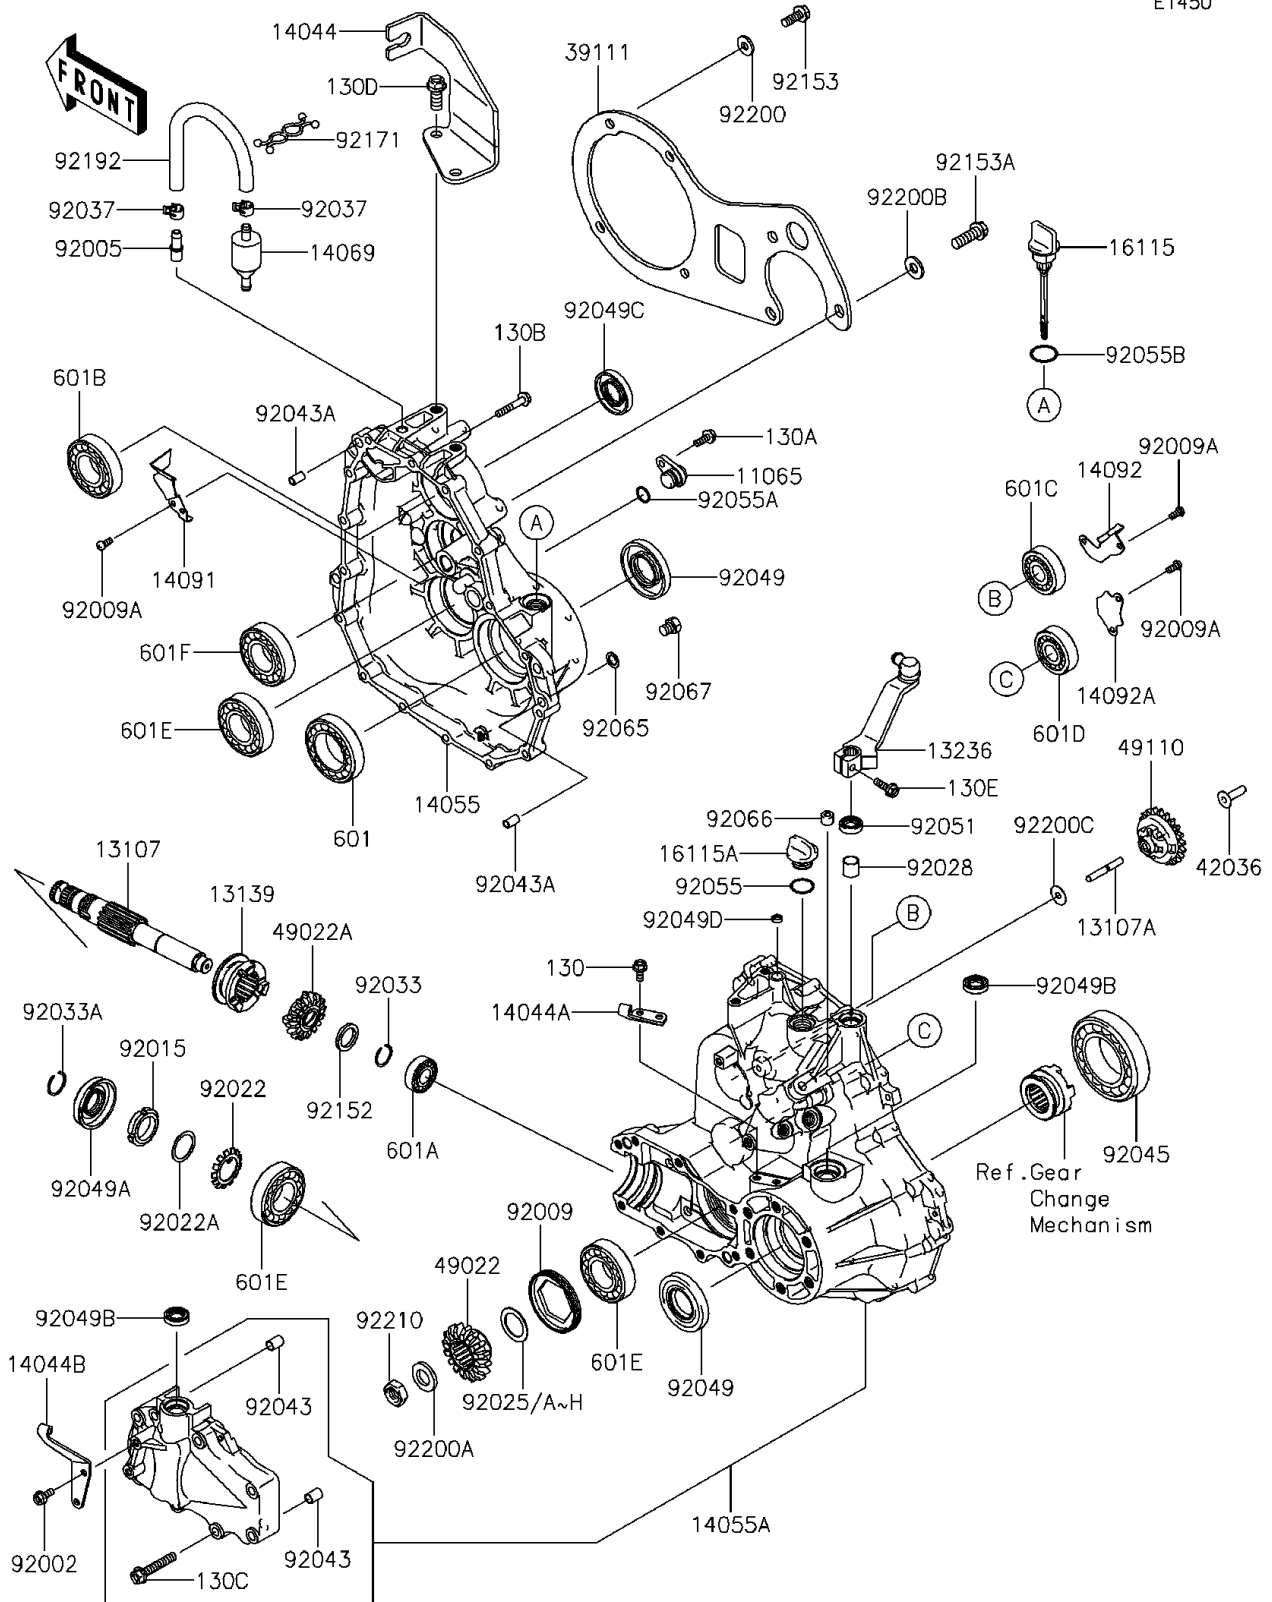

2015 MULE™ 610 4x4 XC CAMO PARTS DIAGRAM

Gear Box

E1450