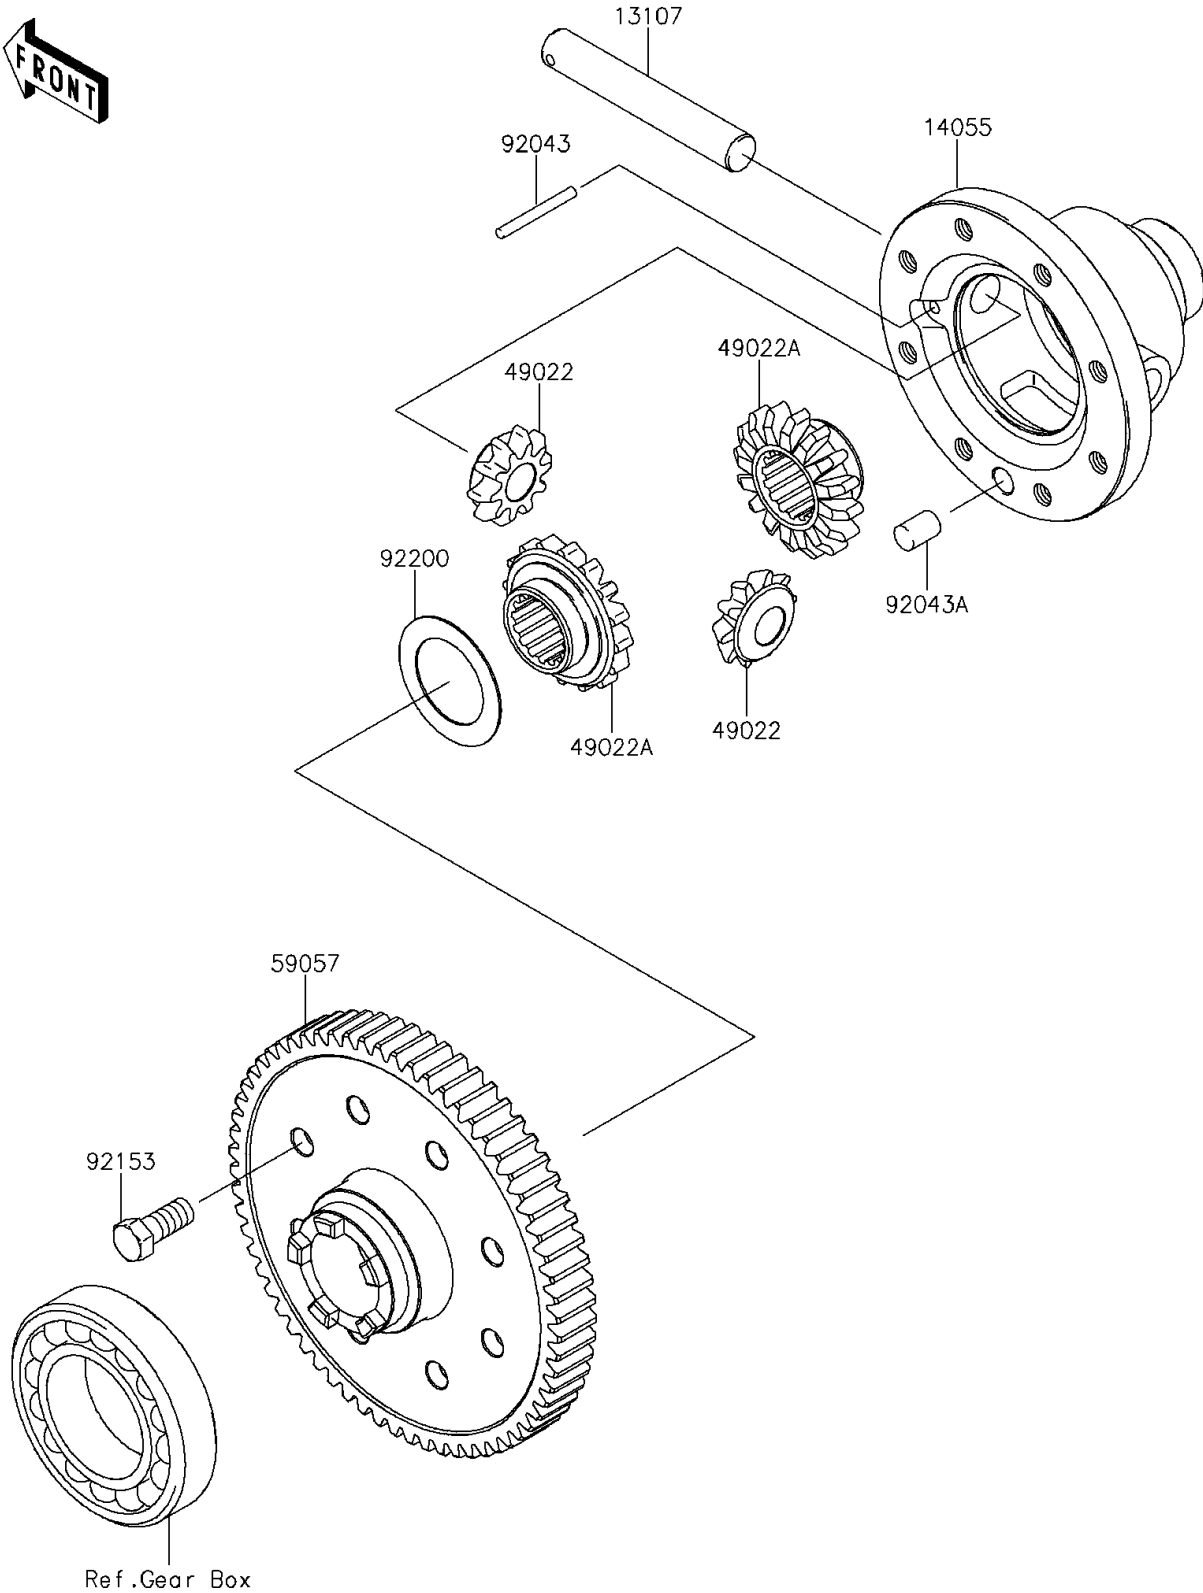

2012 MULE™ 610 4x4 XC CAMO PARTS DIAGRAM

Differential

E1451

2012 MULE™ 610 4x4 XC CAMO PARTS LIST

Differential

ITEM NAME	PART NUMBER	QUANTITY
SHAFT,DIFF-GEAR CASE (Ref # 13107)	13107-0042	1
CASE-GEAR,DIFF (Ref # 14055)	14055-0016	1
GEAR-BEVEL,10T (Ref # 49022)	49022-0572	2
GEAR-BEVEL,16T (Ref # 49022A)	49022-0573	2
GEAR-HELICAL,64T (Ref # 59057)	59057-0005	1
PIN,4X37.8 (Ref # 92043)	92043-0052	1
PIN,10X14 (Ref # 92043A)	92043-1506	1
BOLT,10X22 (Ref # 92153)	92153-0590	8
WASHER (Ref # 92200)	92200-1077	1