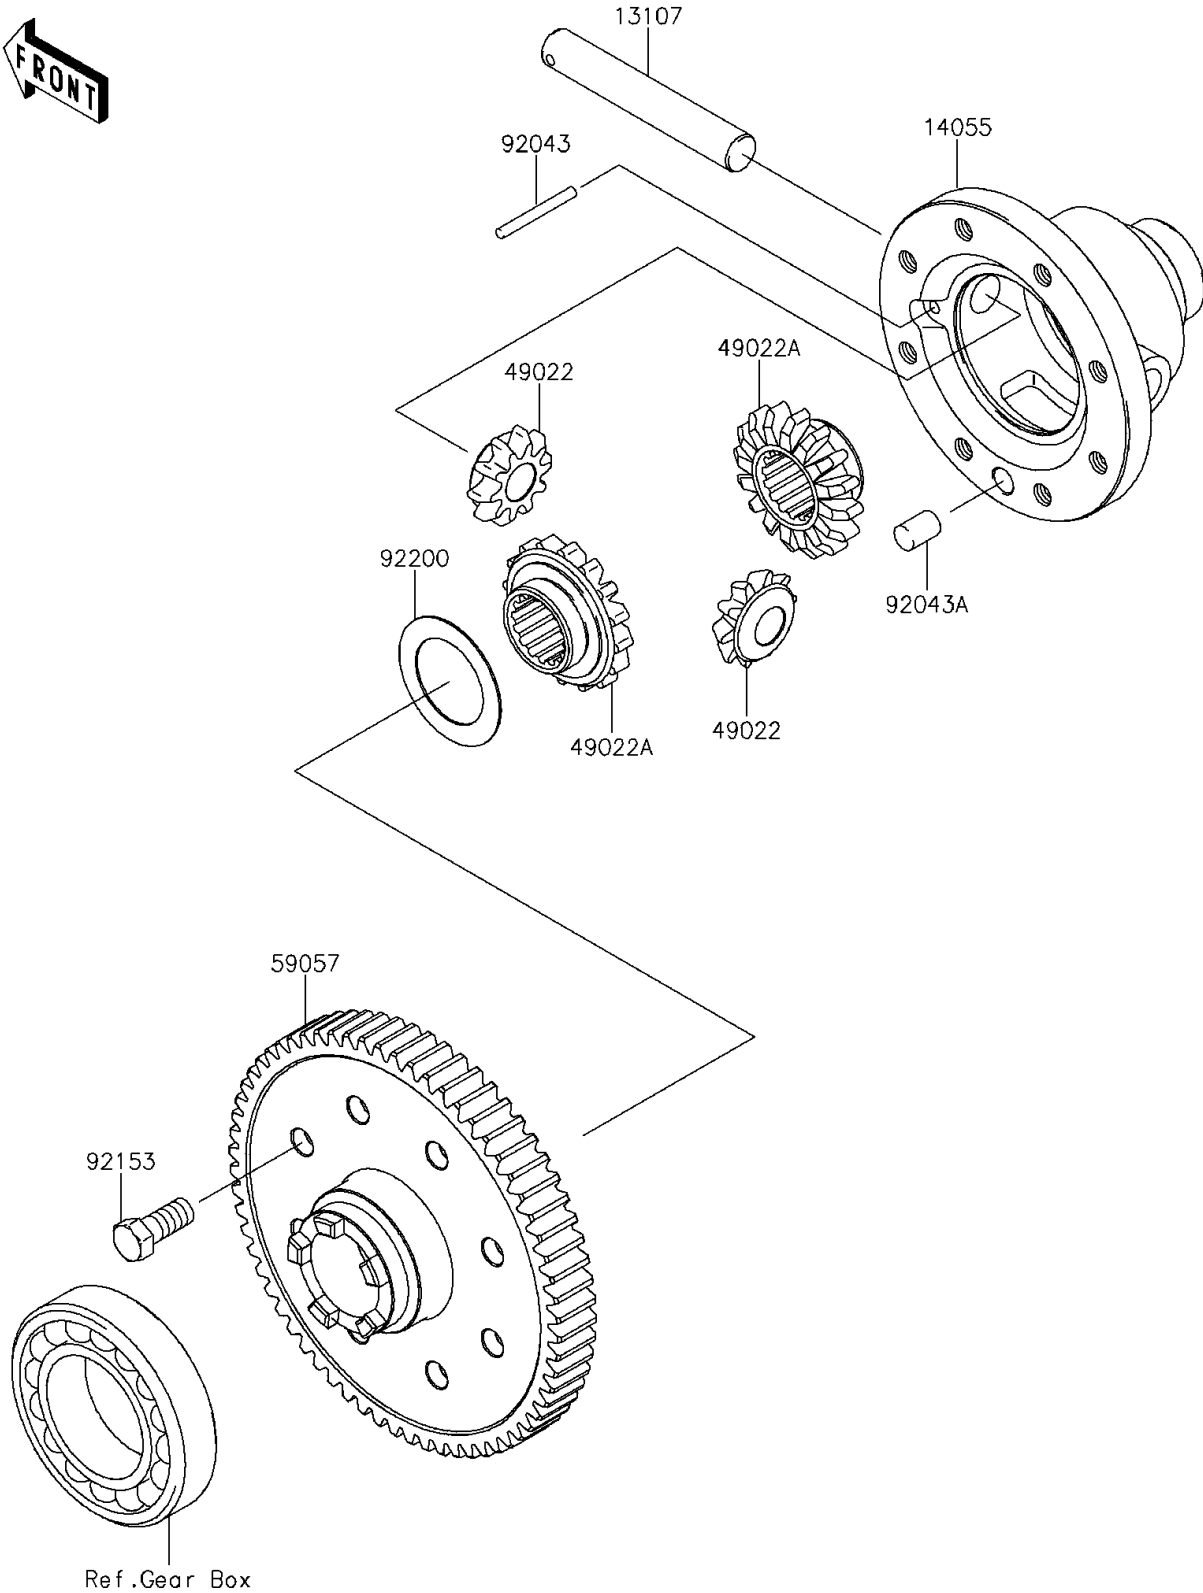

# 2013 MULE™ 610 4x4 XC Realtree APG HD PARTS DIAGRAM

Differential

E1451

## 2013 MULE™ 610 4x4 XC Realtree APG HD PARTS LIST

### Differential

ITEM NAME	PART NUMBER	QUANTITY
SHAFT,DIFF-GEAR CASE (Ref # 13107)	13107-0042	1
CASE-GEAR,DIFF (Ref # 14055)	14055-0016	1
GEAR-BEVEL,10T (Ref # 49022)	49022-0572	2
GEAR-BEVEL,16T (Ref # 49022A)	49022-0573	2
GEAR-HELICAL,64T (Ref # 59057)	59057-0005	1
PIN,4X37.8 (Ref # 92043)	92043-0052	1
PIN,10X14 (Ref # 92043A)	92043-1506	1
BOLT,10X22 (Ref # 92153)	92153-0590	8
WASHER (Ref # 92200)	92200-1077	1