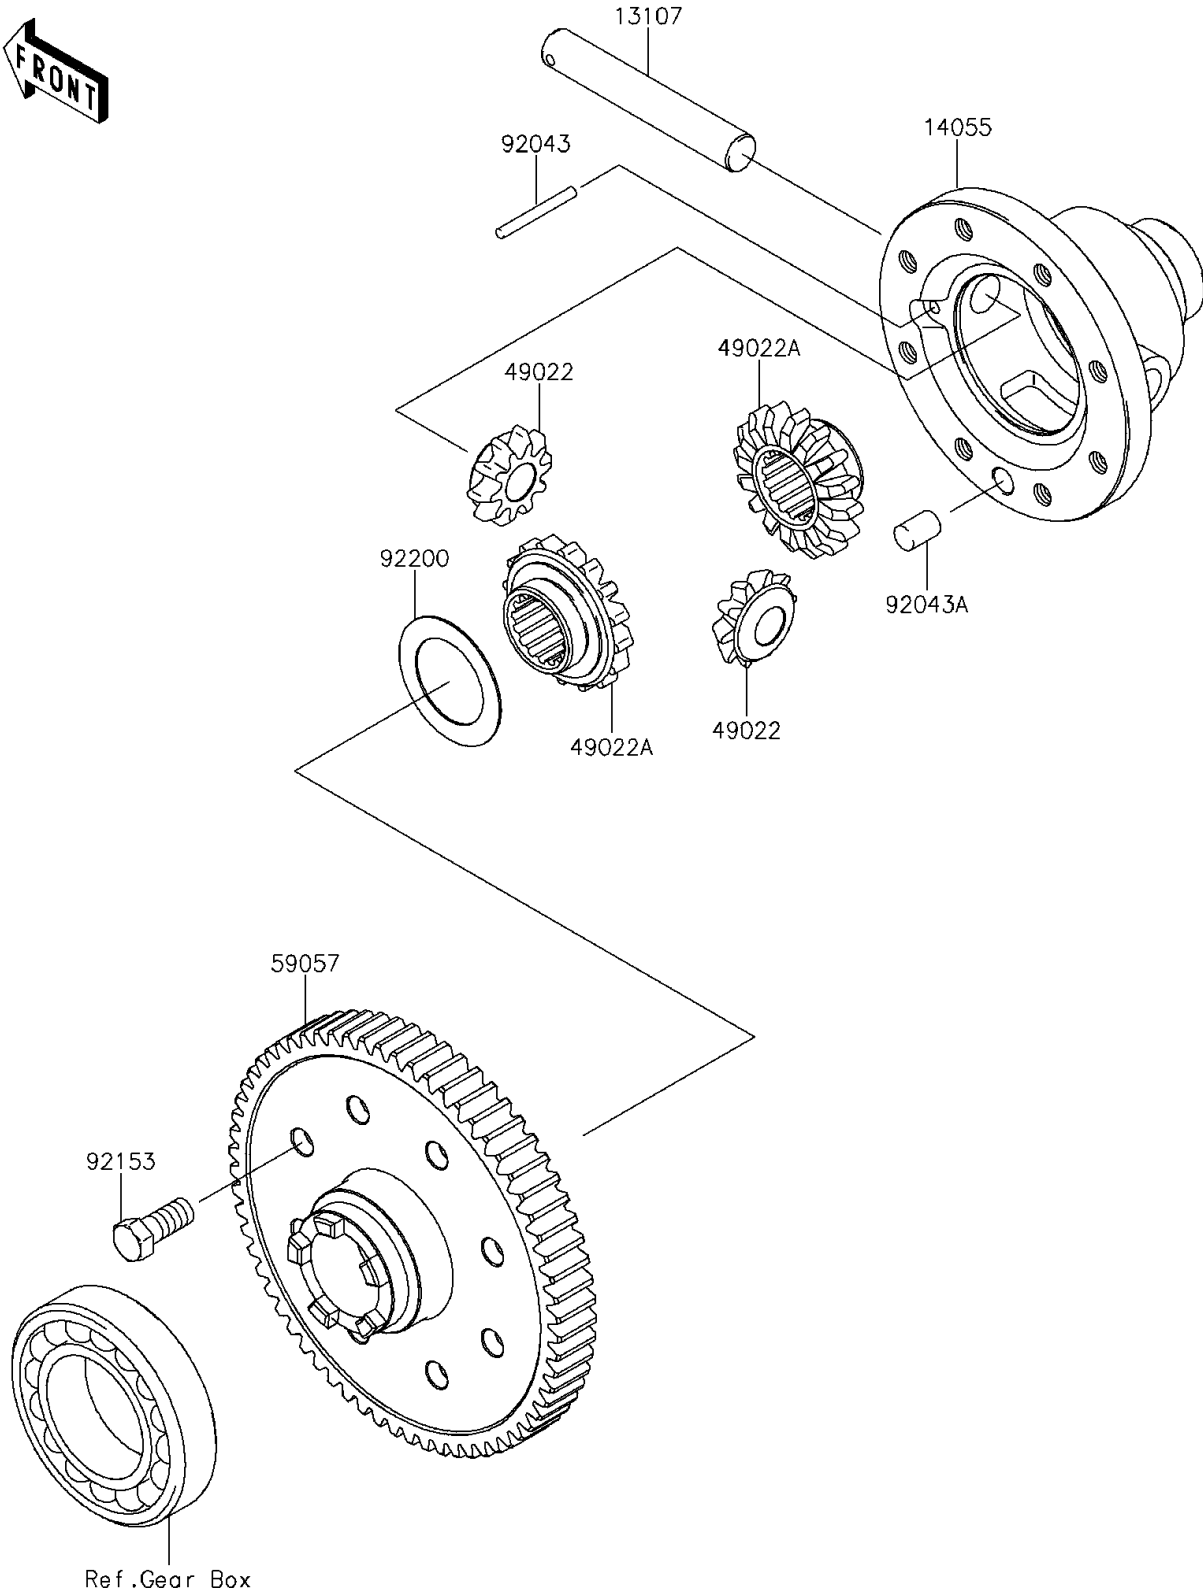

# 2015 MULE™ 610 4x4 XC CAMO PARTS DIAGRAM

Differential

E1451

## 2015 MULE™ 610 4x4 XC CAMO PARTS LIST

### Differential

ITEM NAME	PART NUMBER	QUANTITY
SHAFT,DIFF-GEAR CASE (Ref # 13107)	13107-0042	1
CASE-GEAR,DIFF (Ref # 14055)	14055-0016	1
GEAR-BEVEL,10T (Ref # 49022)	49022-0572	2
GEAR-BEVEL,16T (Ref # 49022A)	49022-0573	2
GEAR-HELICAL,64T (Ref # 59057)	59057-0005	1
PIN,4X37.8 (Ref # 92043)	92043-0052	1
PIN,10X14 (Ref # 92043A)	92043-1506	1
BOLT,10X22 (Ref # 92153)	92153-0590	8
WASHER (Ref # 92200)	92200-1077	1