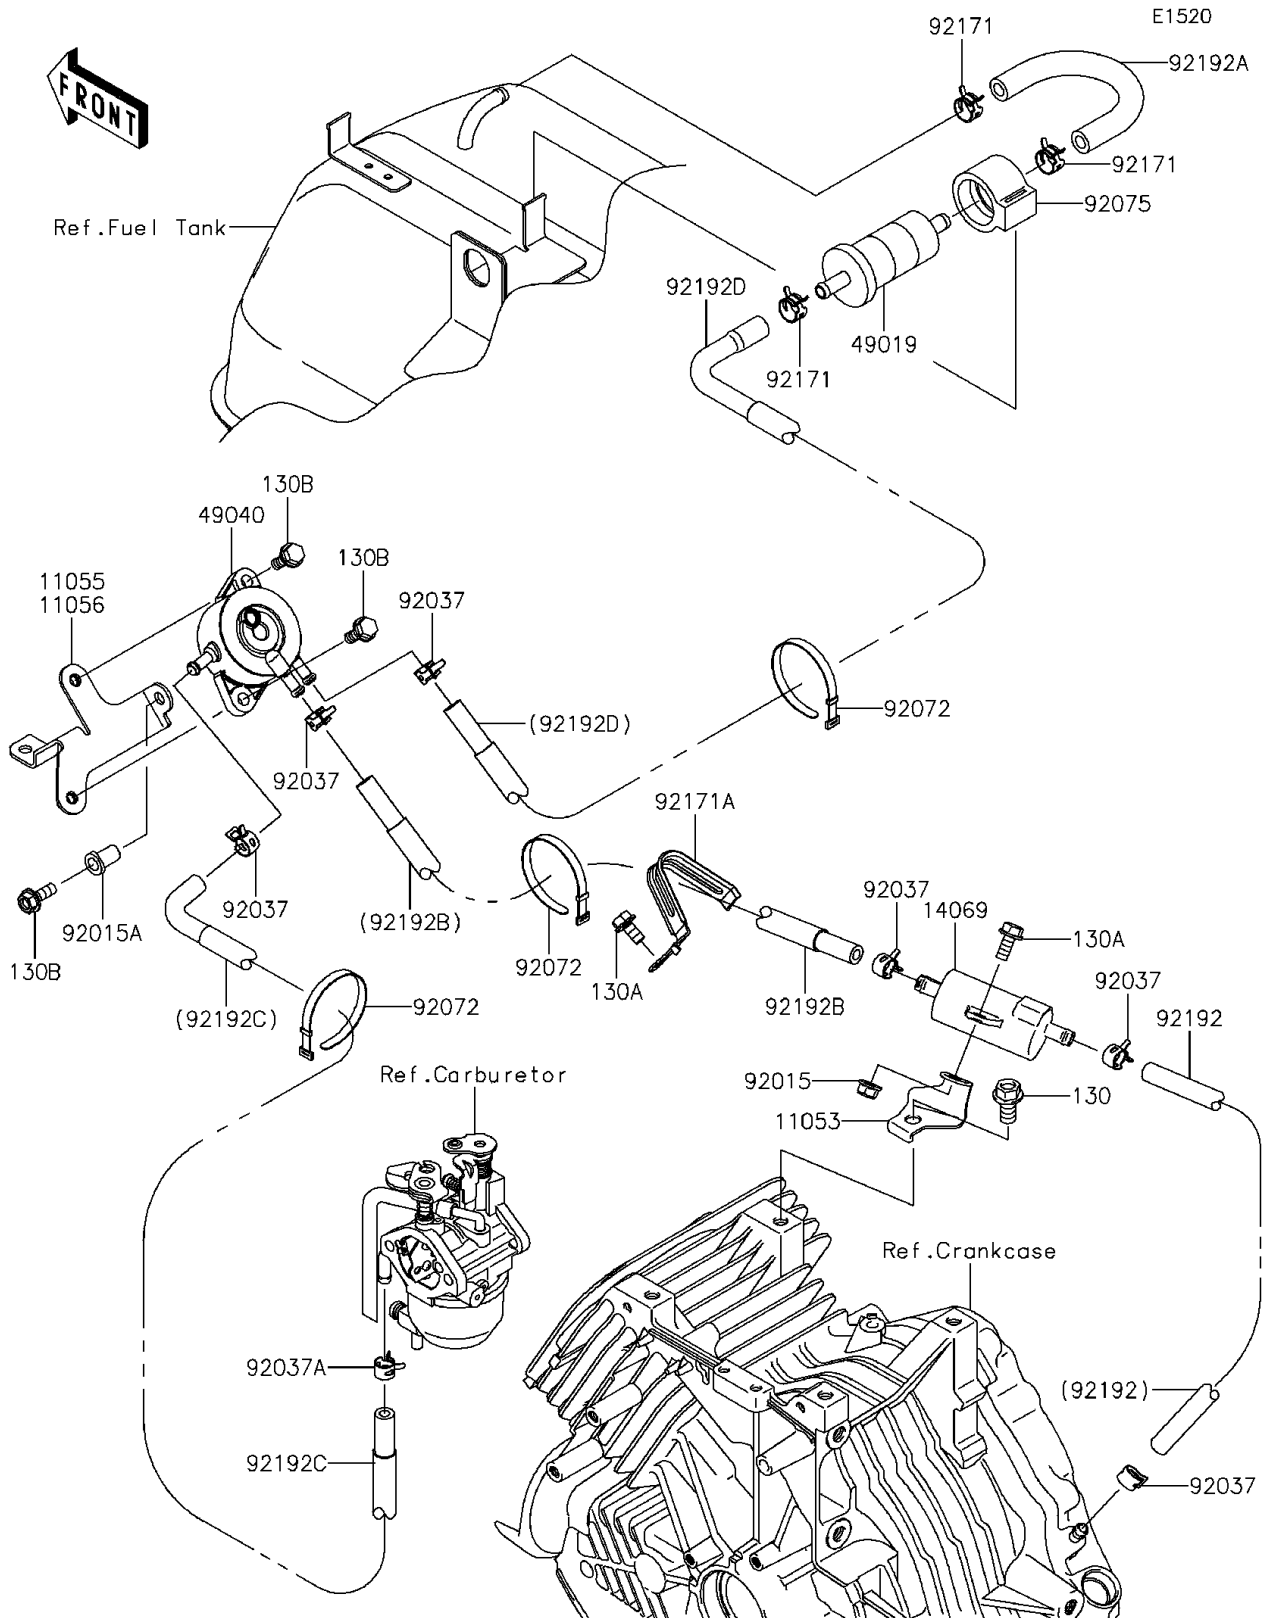

# 2014 MULE™ 610 4x4 XC CAMO PARTS DIAGRAM

## Fuel Pump

## 2014 MULE™ 610 4x4 XC CAMO PARTS LIST

### Fuel Pump

ITEM NAME	PART NUMBER	QUANTITY
BRACKET,BREATHER (Ref # 11053)	11053-1711	1
BRACKET (Ref # 11055)	11055-1668	1
BREATHER (Ref # 14069)	14069-0003	1
FILTER-FUEL (Ref # 49019)	49019-1055	1
PUMP-FUEL (Ref # 49040)	49040-7001	1
NUT,LOCK,FLANGED,6MM (Ref # 92015)	92015-1339	1
NUT,POP,6MM (Ref # 92015A)	92015-1759	1
CLAMP,TUBE (Ref # 92037)	92037-1505	6
CLAMP (Ref # 92037A)	92037-2113	1
BAND,L=186 (Ref # 92072)	92072-056	3
DAMPER,FUEL FILTER (Ref # 92075)	92075-1853	1
CLAMP (Ref # 92171)	92171-0515	3
CLAMP (Ref # 92171A)	92171-0842	1
TUBE,5.8X10.8X270 (Ref # 92192)	92192-0204	1
TUBE,7.5X12.5X200 (Ref # 92192A)	92192-0243	1
TUBE,5.8X10.8X370 (Ref # 92192B)	92192-0825	1
TUBE,CARB.-PUMP FUEL (Ref # 92192C)	92192-0826	1
TUBE (Ref # 92192D)	92192-0827	1
BOLT-FLANGED,8X16 (Ref # 130)	130AA0816	1
BOLT-FLANGED,6X14 (Ref # 130A)	130BA0614	2
BOLT-FLANGED,6X16 (Ref # 130B)	130BB0616	3