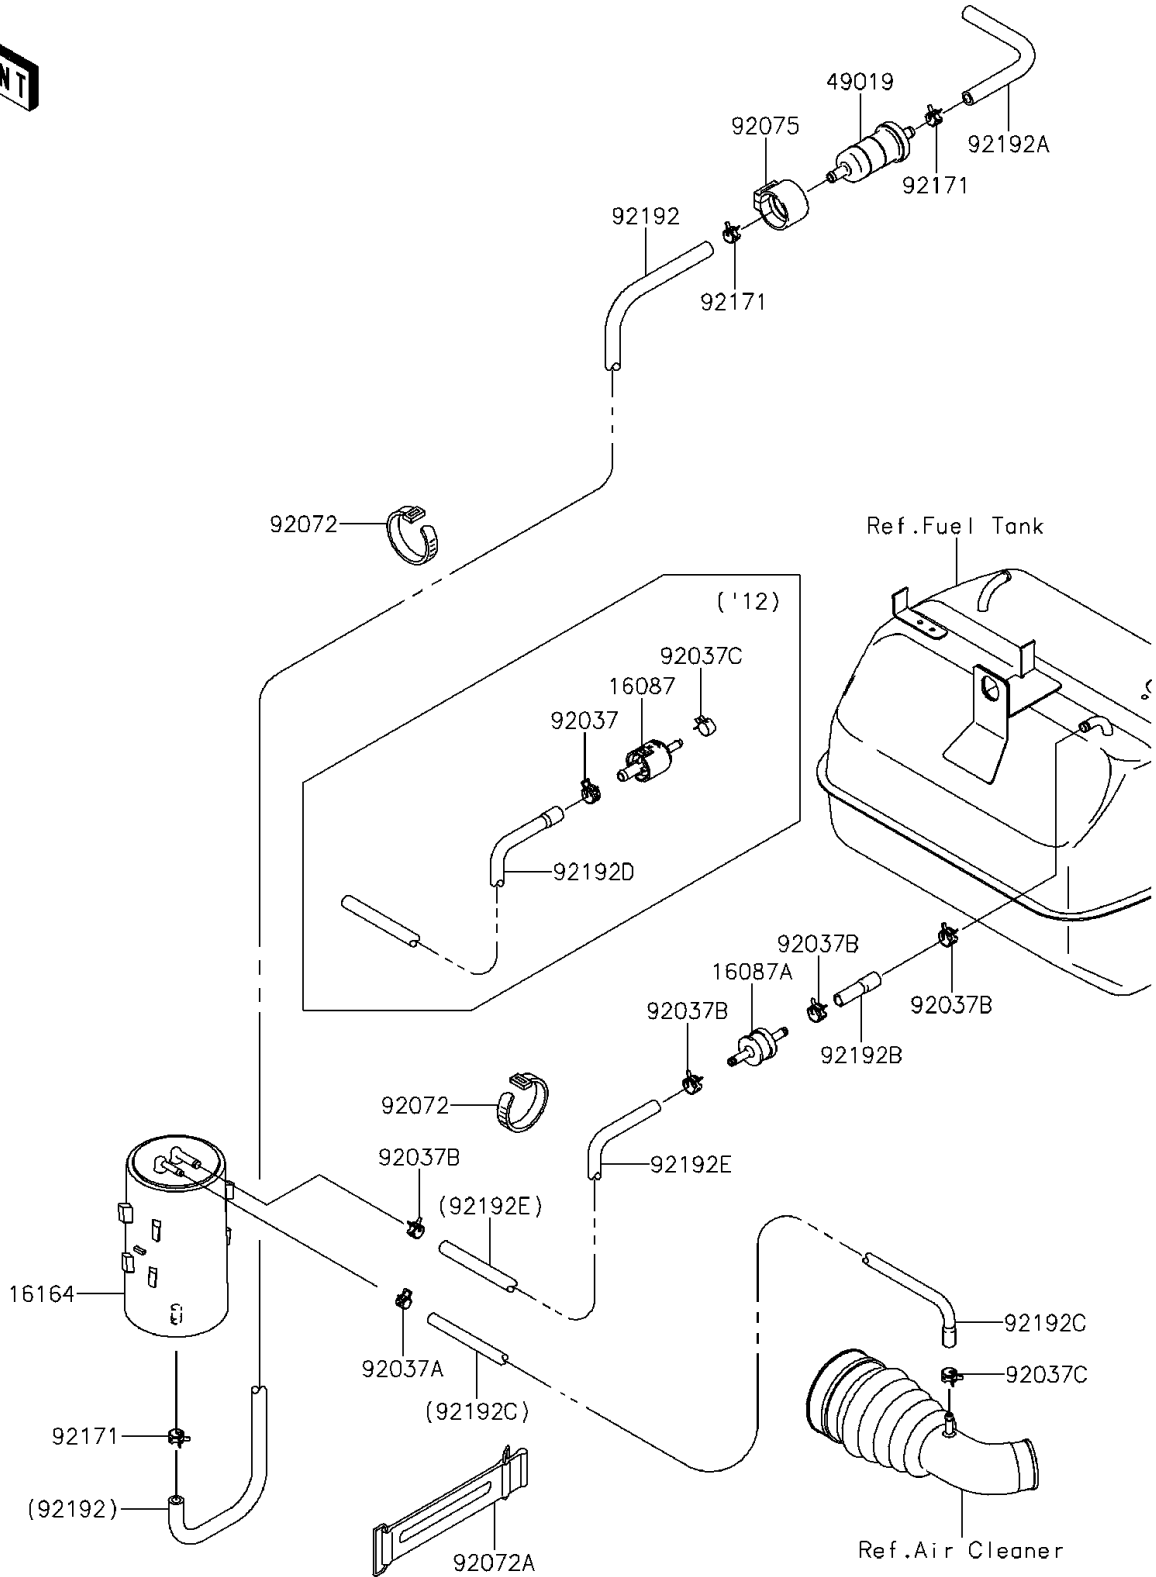

# 2013 MULE™ 610 4x4 XC Realtree APG HD PARTS DIAGRAM

Fuel Evaporative System(ECF-EFF)

E1650A

## 2013 MULE™ 610 4x4 XC Realtree APG HD PARTS LIST

Fuel Evaporative System(ECF-EFF)

ITEM NAME	PART NUMBER	QUANTITY
VALVE-CHECK (Ref # 16087A)	16087-0703	1
CANISTER (Ref # 16164)	16164-0007	1
FILTER-FUEL (Ref # 49019)	49019-1055	1
CLAMP,TUBE (Ref # 92037A)	92037-1461	1
CLAMP,TUBE (Ref # 92037B)	92037-1505	4
CLAMP (Ref # 92037C)	92037-2113	1
BAND,L=186 (Ref # 92072)	92072-056	2
BAND,L=168 (Ref # 92072A)	92072-1306	1
DAMPER,FUEL FILTER (Ref # 92075)	92075-1853	1
CLAMP (Ref # 92171)	92171-0515	3
TUBE,CANISTER-FILTER (Ref # 92192)	92192-0592	1
TUBE,FILTER-AIR (Ref # 92192A)	92192-0609	1
TUBE,TANK-CHECK VALVE (Ref # 92192B)	92192-0769	1
TUBE,CANISTER-DUCT (Ref # 92192C)	92192-1027	1
TUBE,5.8X10.8X565 (Ref # 92192E)	92192-1177	1