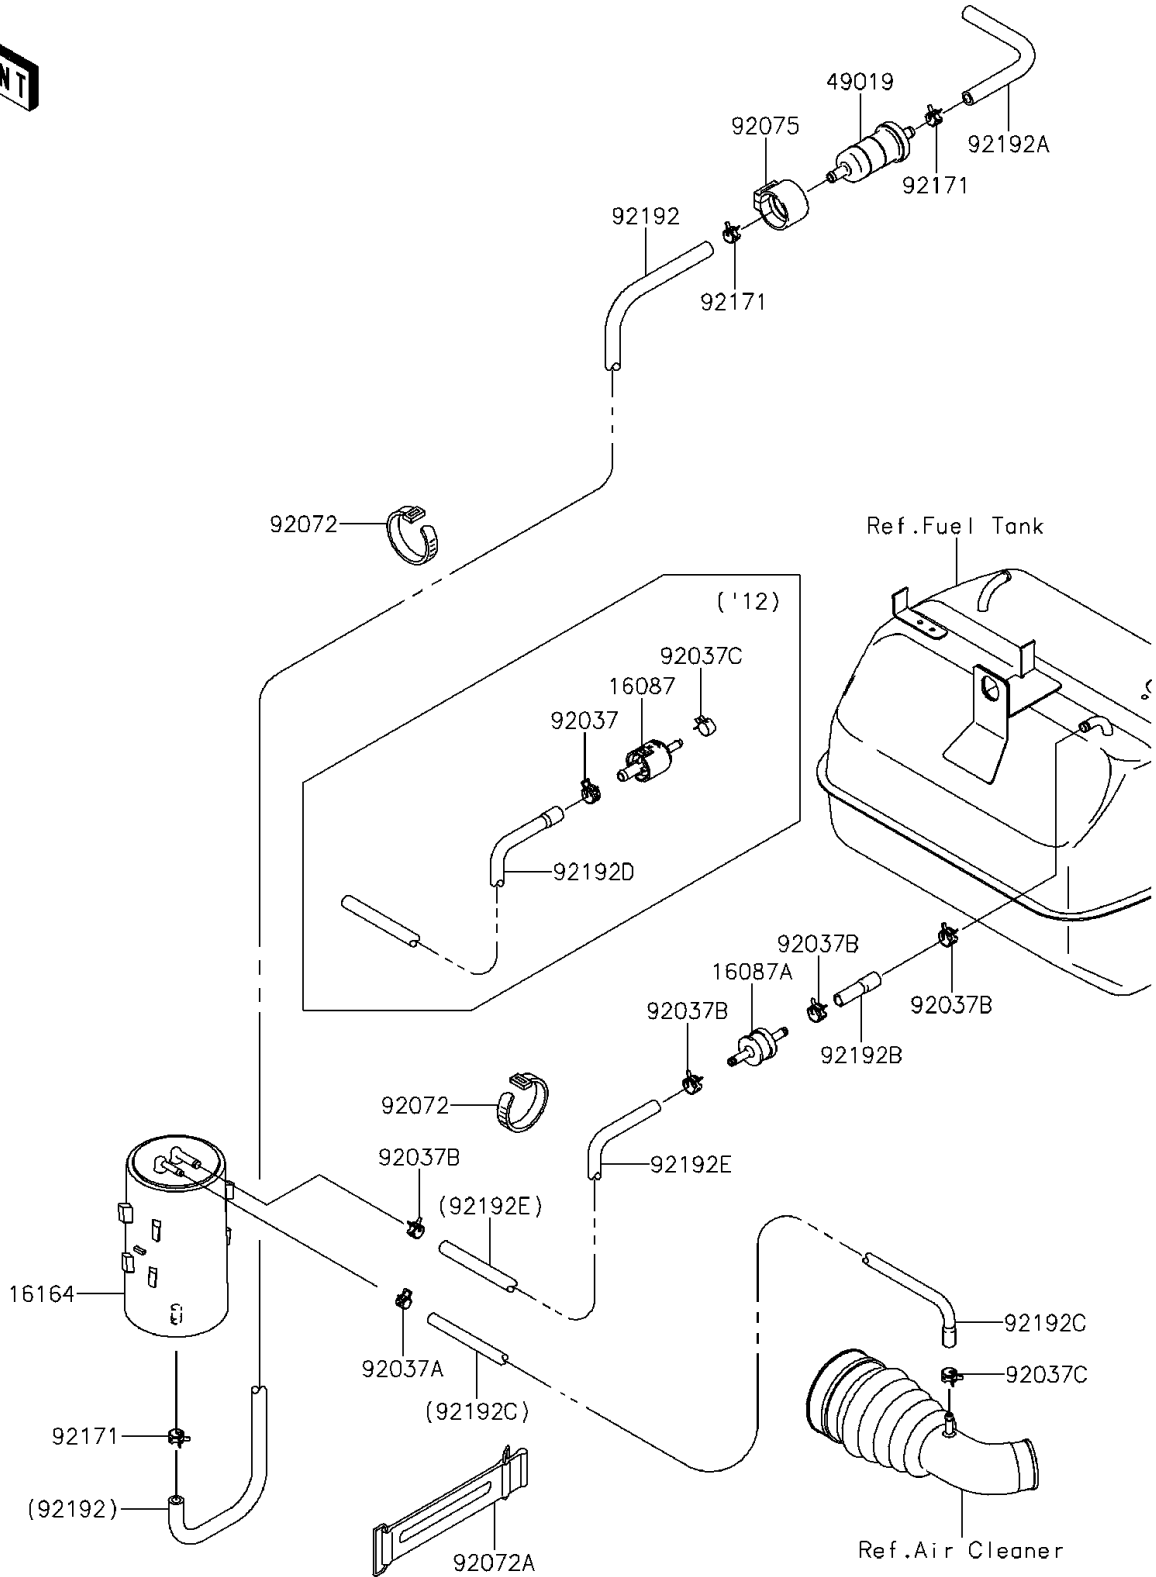

2014 MULE™ 610 4x4 XC CAMO PARTS DIAGRAM

Fuel Evaporative System(ECF-EFF)

E1650A

2014 MULE™ 610 4x4 XC CAMO PARTS LIST

Fuel Evaporative System(ECF-EFF)

ITEM NAME	PART NUMBER	QUANTITY
VALVE-CHECK (Ref # 16087A)	16087-0703	1
CANISTER (Ref # 16164)	16164-0007	1
FILTER-FUEL (Ref # 49019)	49019-1055	1
CLAMP,TUBE (Ref # 92037A)	92037-1461	1
CLAMP,TUBE (Ref # 92037B)	92037-1505	4
CLAMP (Ref # 92037C)	92037-2113	1
BAND,L=186 (Ref # 92072)	92072-056	2
BAND,L=168 (Ref # 92072A)	92072-1306	1
DAMPER,FUEL FILTER (Ref # 92075)	92075-1853	1
CLAMP (Ref # 92171)	92171-0515	3
TUBE,CANISTER-FILTER (Ref # 92192)	92192-0592	1
TUBE,FILTER-AIR (Ref # 92192A)	92192-0609	1
TUBE,TANK-CHECK VALVE (Ref # 92192B)	92192-0769	1
TUBE,CANISTER-DUCT (Ref # 92192C)	92192-1027	1
TUBE,5.8X10.8X565 (Ref # 92192E)	92192-1177	1