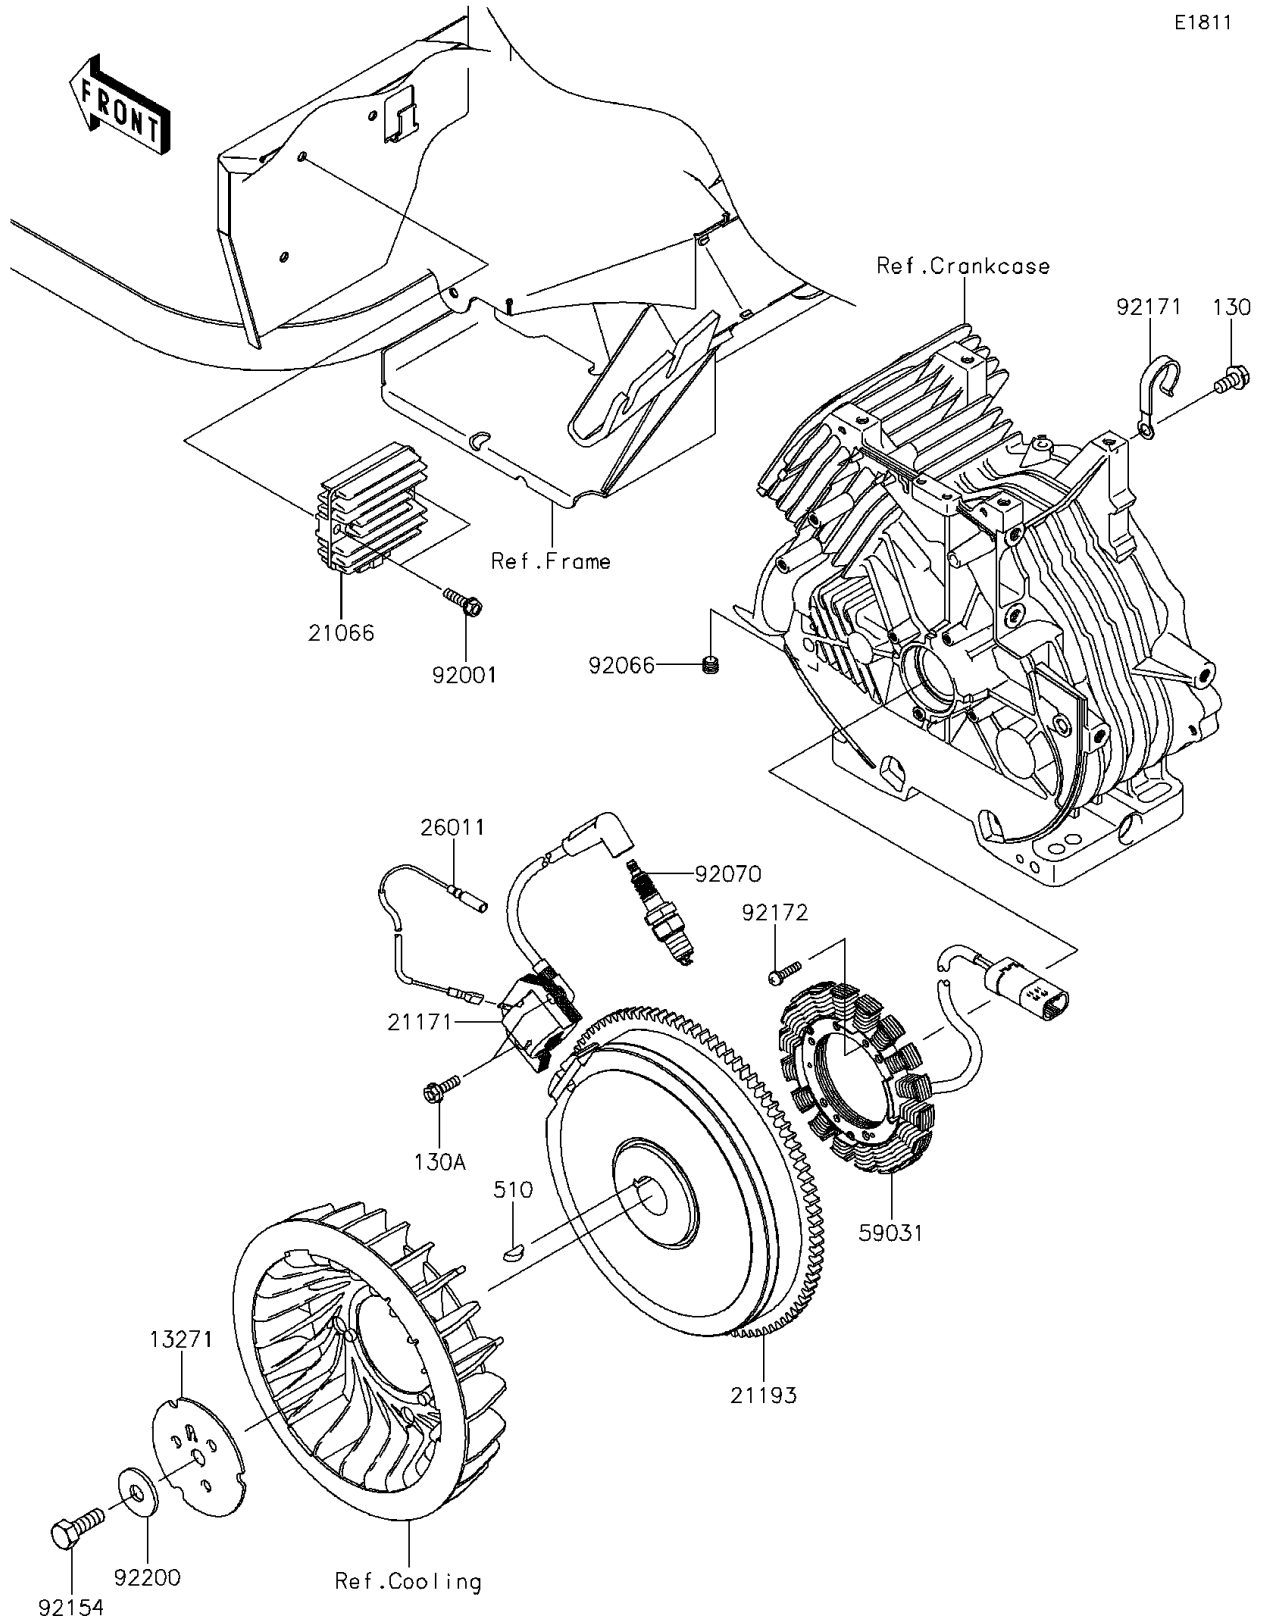

2014 MULE™ 610 4x4 XC CAMO PARTS DIAGRAM

Generator/Ignition Coil

E1811

2014 MULE™ 610 4x4 XC CAMO PARTS LIST

Generator/Ignition Coil

ITEM NAME	PART NUMBER	QUANTITY
PLATE,FAN (Ref # 13271)	13271-7029	1
REGULATOR-VOLTAGE (Ref # 21066)	21066-0039	1
COIL-ASSY-IGNITION (Ref # 21171)	21171-7035	1
FLYWHEEL-ASSY (Ref # 21193)	21193-7050	1
WIRE-LEAD (Ref # 26011)	26011-7014	1
COIL-CHARGING (Ref # 59031)	59031-2132	1
BOLT,FLANGED,6X22 (Ref # 92001)	92001-1352	2
PLUG (Ref # 92066)	92066-7026	1
PLUG-SPARK,BPR5ES(NGK),SOLID (Ref # 92070)	92070-2088	1
BOLT,12X30 (Ref # 92154)	92154-7003	1
CLAMP (Ref # 92171)	92171-7005	1
SCREW,5X20 (Ref # 92172)	92172-7018	4
WASHER (Ref # 92200)	92200-7002	1
BOLT-FLANGED,8X16 (Ref # 130)	130AA0816	1
BOLT-FLANGED,6X20 (Ref # 130A)	130BA0620	2
KEY-WOODRUFF (Ref # 510)	510A5100	1