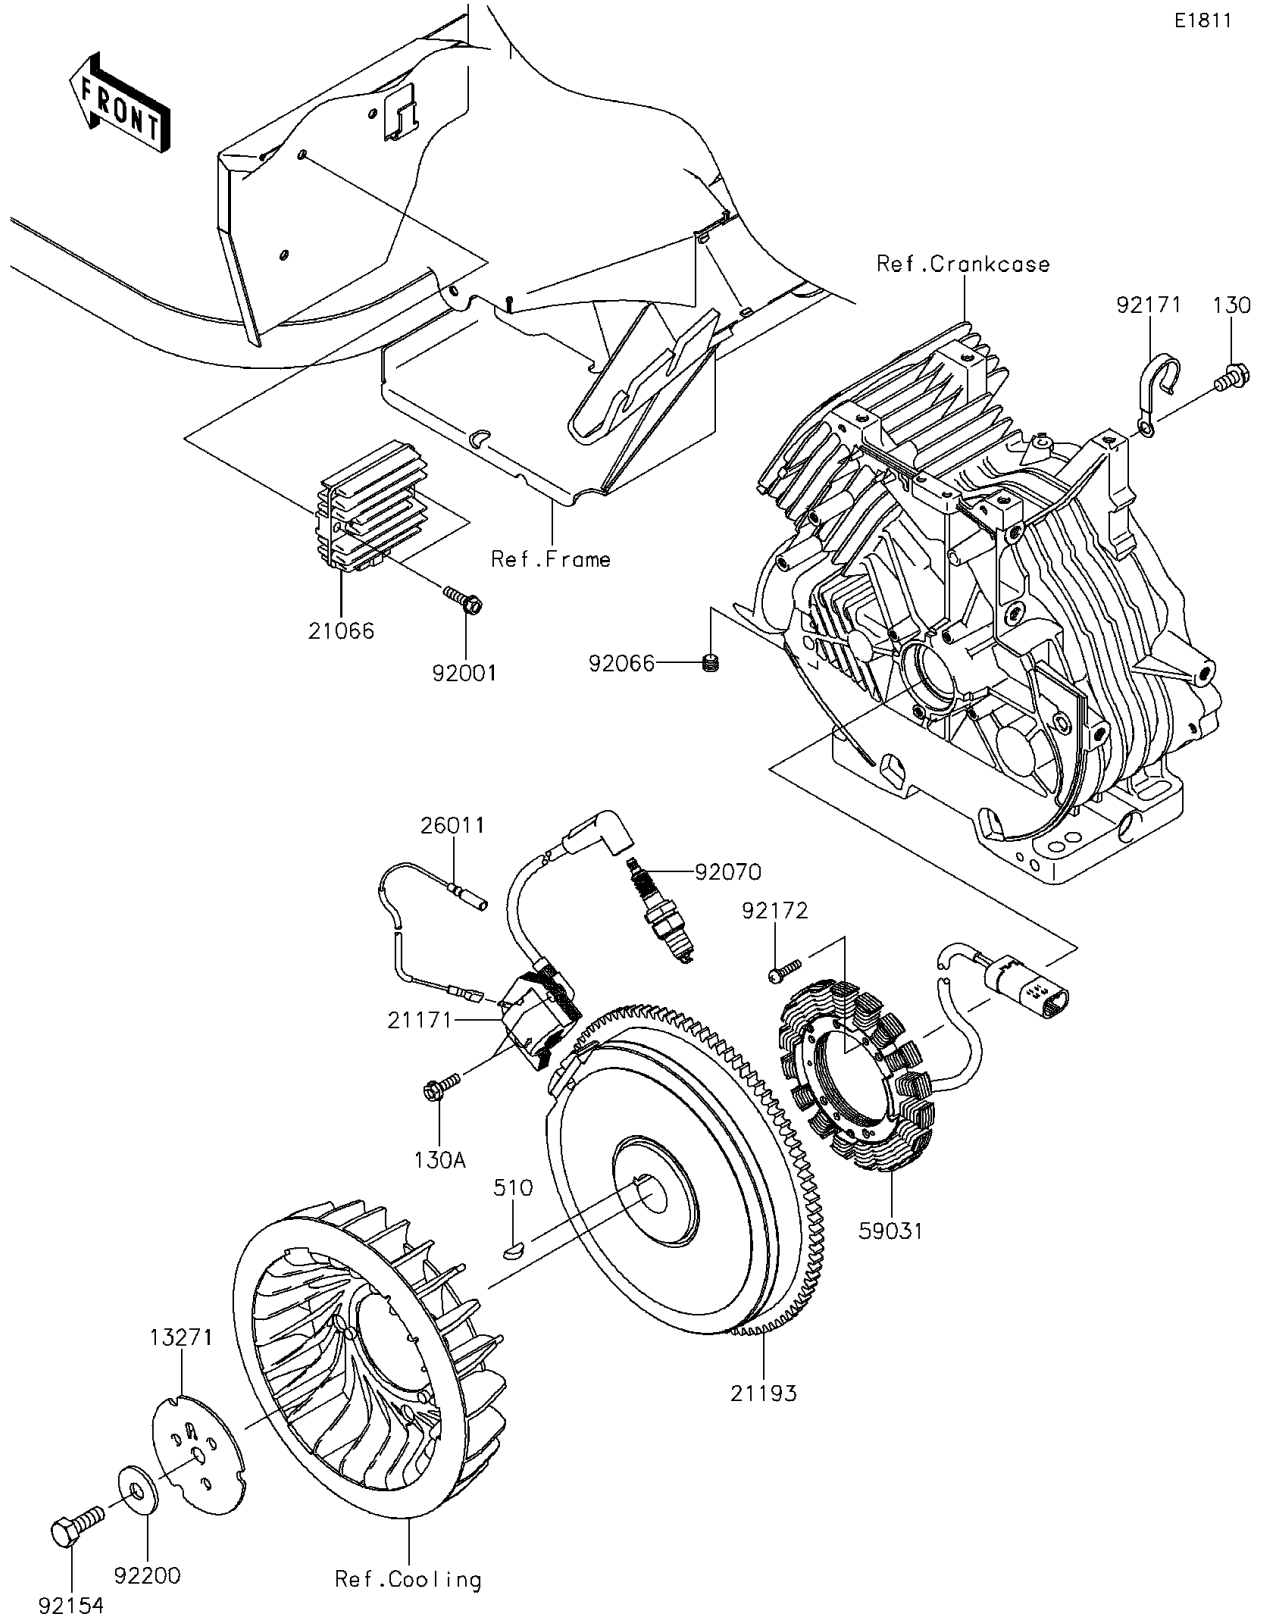

2015 MULE™ 610 4x4 XC CAMO PARTS DIAGRAM

Generator/Ignition Coil

E1811

2015 MULE™ 610 4x4 XC CAMO PARTS LIST

Generator/Ignition Coil

ITEM NAME	PART NUMBER	QUANTITY
PLATE,FAN (Ref # 13271)	13271-7029	1
REGULATOR-VOLTAGE (Ref # 21066)	21066-0039	1
COIL-ASSY-IGNITION (Ref # 21171)	21171-7035	1
FLYWHEEL-ASSY (Ref # 21193)	21193-7050	1
WIRE-LEAD (Ref # 26011)	26011-7014	1
COIL-CHARGING (Ref # 59031)	59031-2132	1
BOLT,FLANGED,6X22 (Ref # 92001)	92001-1352	2
PLUG (Ref # 92066)	92066-7026	1
PLUG-SPARK,BPR5ES(NGK),SOLID (Ref # 92070)	92070-2088	1
BOLT,12X30 (Ref # 92154)	92154-7003	1
CLAMP (Ref # 92171)	92171-7005	1
SCREW,5X20 (Ref # 92172)	92172-7018	4
WASHER (Ref # 92200)	92200-7002	1
BOLT-FLANGED,8X16 (Ref # 130)	130AA0816	1
BOLT-FLANGED,6X20 (Ref # 130A)	130BA0620	2
KEY-WOODRUFF (Ref # 510)	510A5100	1