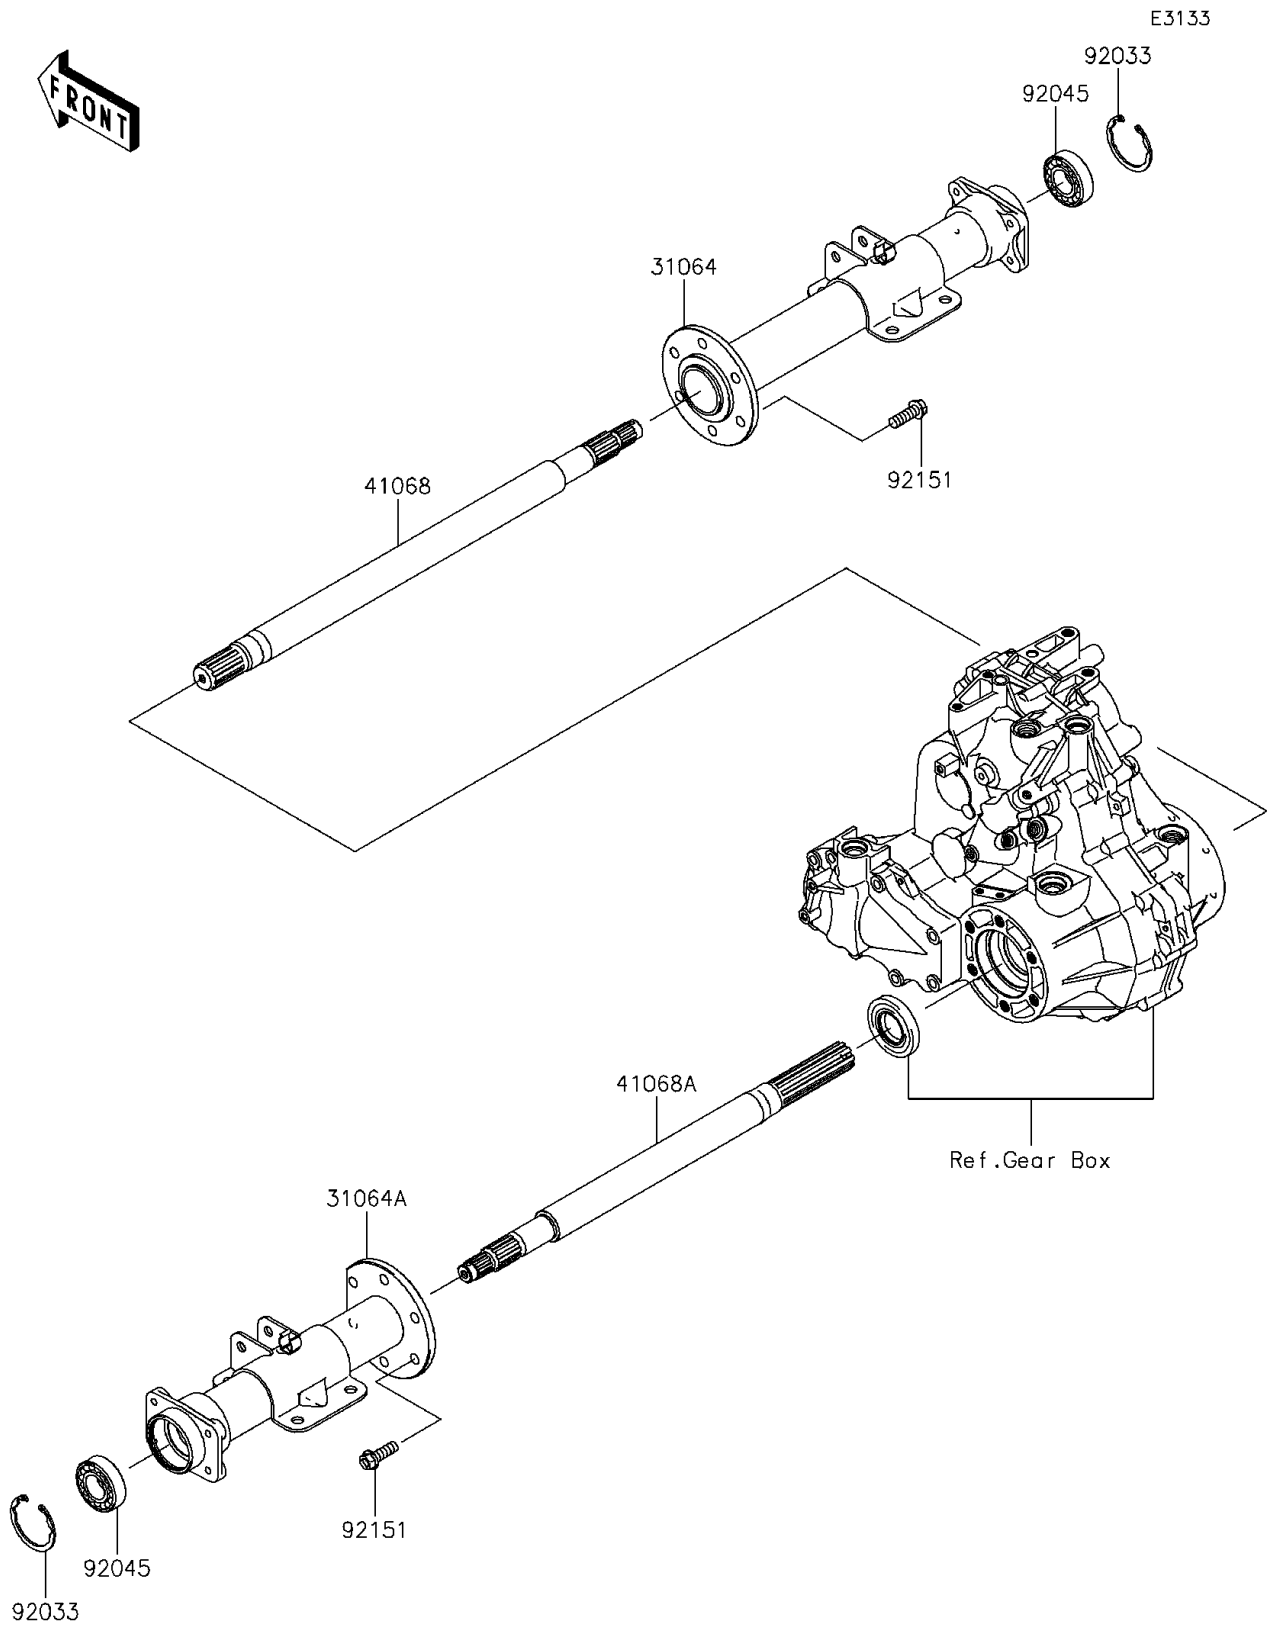

# 2011 MULE™ 610 4x4 XC CAMO PARTS DIAGRAM

Rear Axle

## 2011 MULE™ 610 4x4 XC CAMO PARTS LIST

### Rear Axle

ITEM NAME	PART NUMBER	QUANTITY
PIPE-COMP,RH (Ref # 31064)	31064-0197	1
PIPE-COMP,LH (Ref # 31064A)	31064-0198	1
AXLE,RH (Ref # 41068)	41068-0036	1
AXLE,LH (Ref # 41068A)	41068-0037	1
RING-SNAP (Ref # 92033)	92033-2149	2
BEARING-BALL,6205A26DDU2 (Ref # 92045)	92045-0044	2
BOLT,10X28 (Ref # 92151)	92151-2142	12