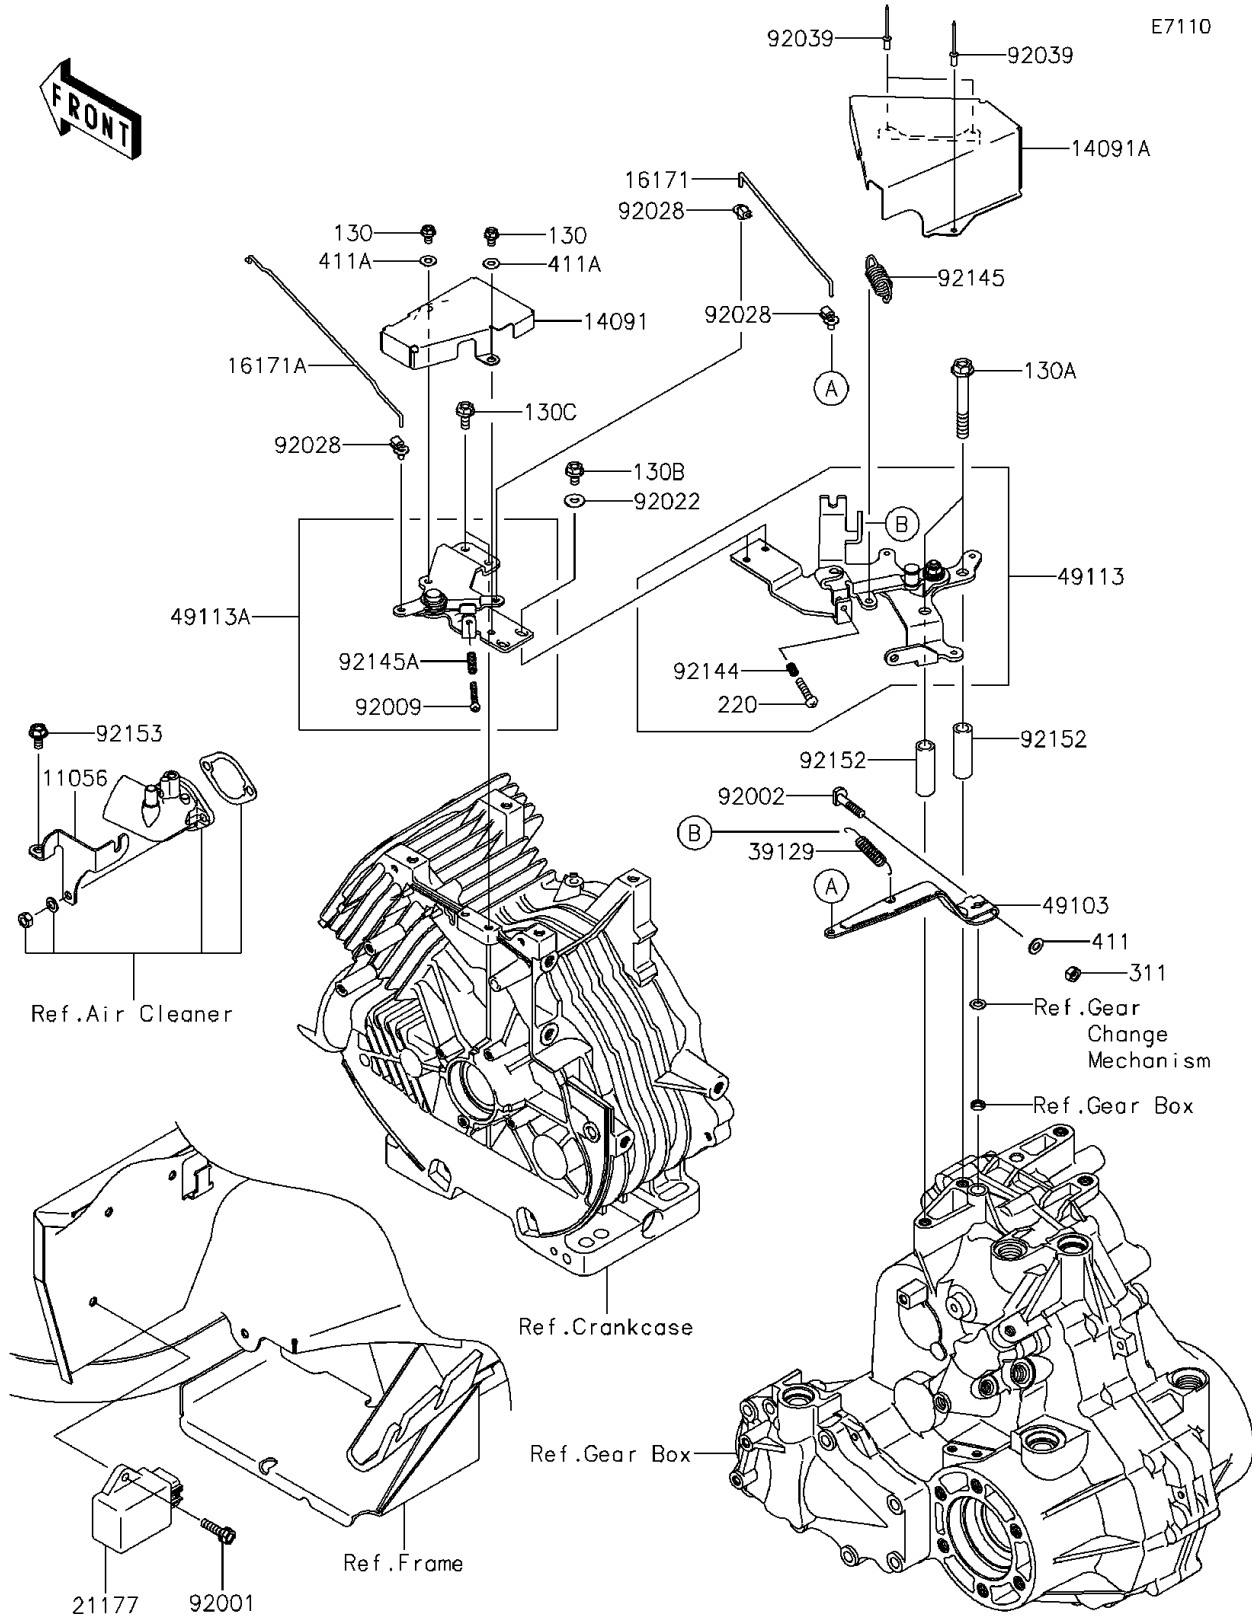

2015 MULE™ 610 4x4 XC CAMO PARTS DIAGRAM

Control

2015 MULE™ 610 4x4 XC CAMO PARTS LIST

Control

ITEM NAME	PART NUMBER	QUANTITY
BRACKET (Ref # 11056)	11056-2007	1
COVER,FR (Ref # 14091)	14091-0401	1
COVER,RR (Ref # 14091A)	14091-0402	1
LINK (Ref # 16171)	16171-0007	1
LINK (Ref # 16171A)	16171-2103	1
CONTROLLER (Ref # 21177)	21177-0003	1
SPRING-GOVERNOR (Ref # 39129)	39129-0006	1
ARM-GOVERNOR (Ref # 49103)	49103-1055	1
PANEL-COMP-CONTROL (Ref # 49113)	49113-0006	1
PANEL-COMP-CONTROL (Ref # 49113A)	49113-2196	1
BOLT,FLANGED,6X22 (Ref # 92001)	92001-1352	1
BOLT,6X28 (Ref # 92002)	92002-2269	1
SCREW,4X30 (Ref # 92009)	92009-7002	1
WASHER,6.2X15.0X1.2 (Ref # 92022)	92022-2373	2
BUSHING,GOVERNOR (Ref # 92028)	92028-2156	3
RIVET,BLIND,4.0X9.2 (Ref # 92039)	92039-1163	3
SPRING (Ref # 92144)	92144-2266	1
SPRING,RETURN (Ref # 92145)	92145-0301	1
SPRING (Ref # 92145A)	92145-7005	1
COLLAR,9.1X13.95X42 (Ref # 92152)	92152-7501	2
BOLT,6X12 (Ref # 92153)	92153-7043	1
BOLT-FLANGED,5X8 (Ref # 130)	130BA0508	2
BOLT-FLANGED,8X60 (Ref # 130A)	130BA0860	2
BOLT-FLANGED,6X10 (Ref # 130B)	130BB0610	2
BOLT-FLANGED,6X14 (Ref # 130C)	130BB0614	2
SCREW-PAN-CROS,5X22 (Ref # 220)	220AA0522	1
NUT-HEX,6MM (Ref # 311)	311AA0600	1
WASHER-PLAIN,6.5X13X1 (Ref # 411)	411AA0600	1
WASHER-PLAIN,5MM,BLACK (Ref # 411A)	411AB0500	2