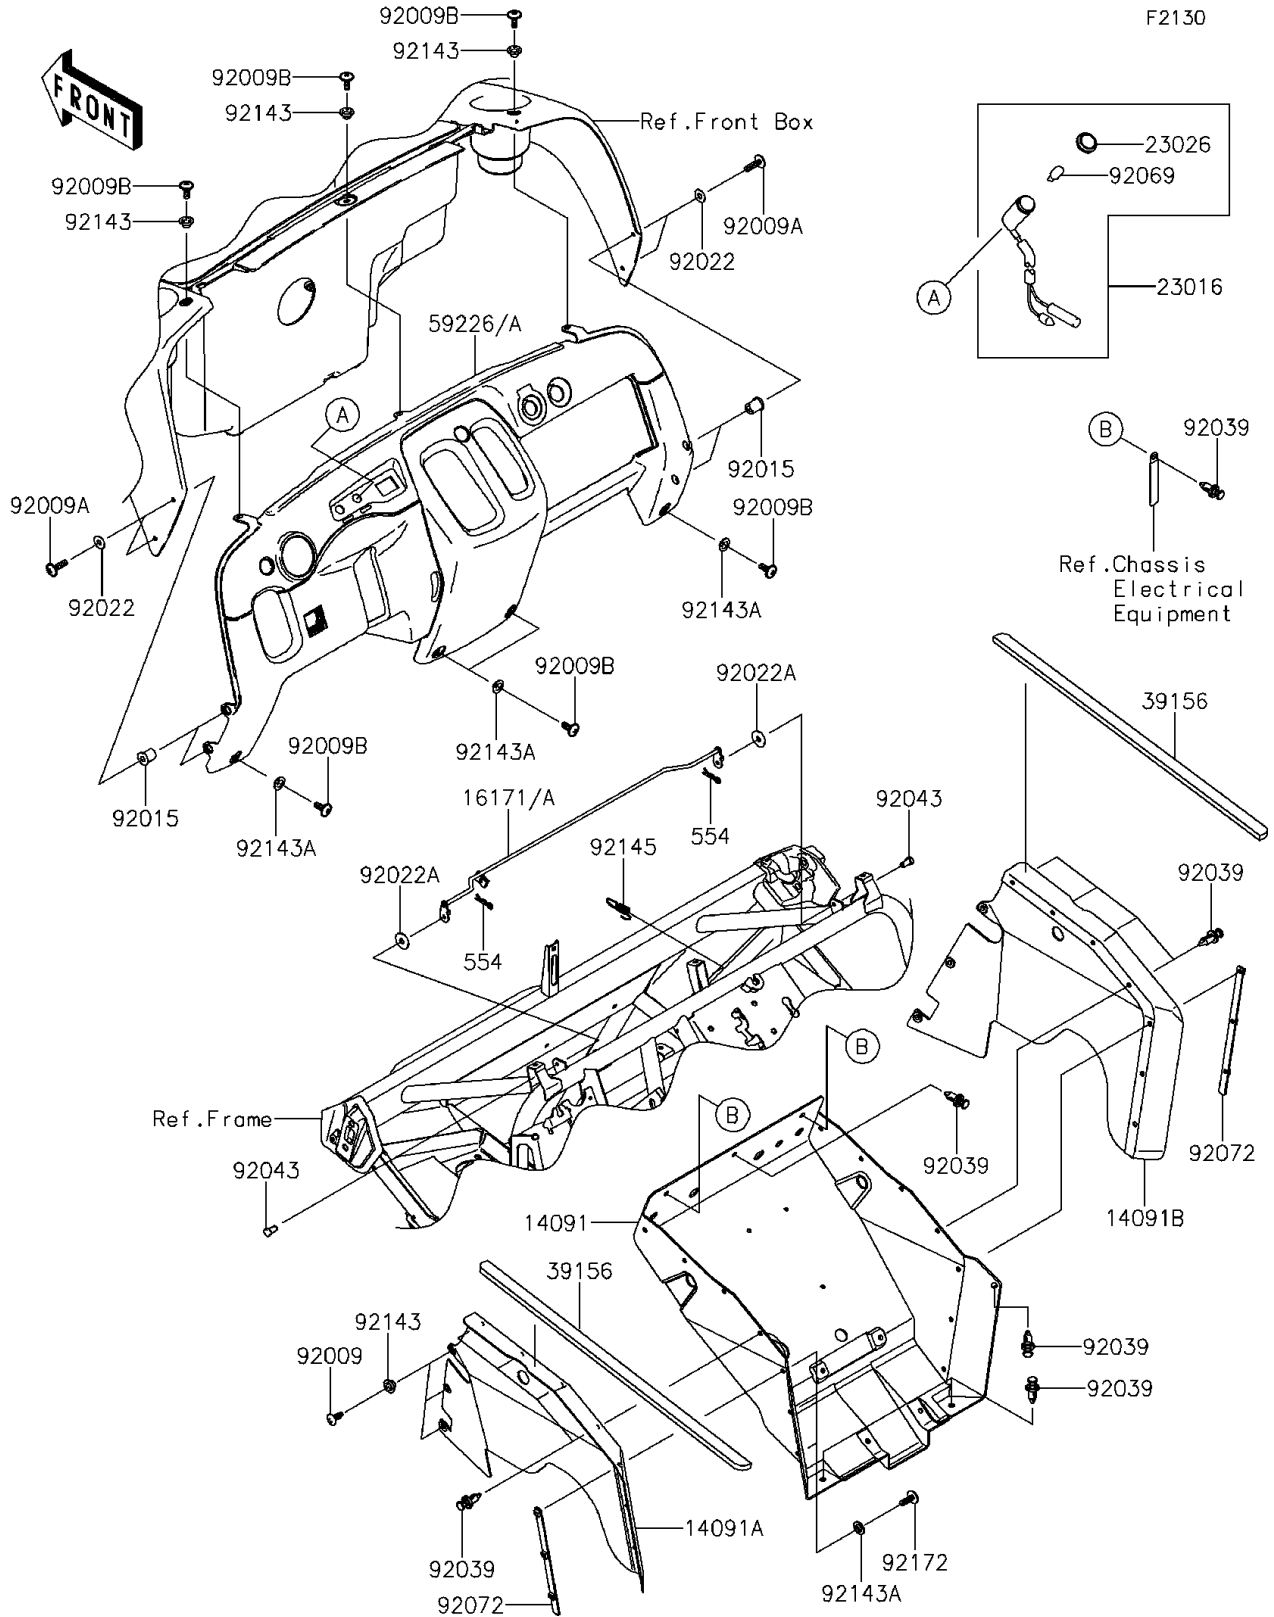

# 2011 MULE™ 610 4x4 XC CAMO PARTS DIAGRAM

## Frame Fittings(Front)

### Frame Fittings(Front)

ITEM NAME	PART NUMBER	QUANTITY
COVER,FLOOR,CNT (Ref # 14091)	14091-0408	1
COVER,FLOOR,SIDE,LH (Ref # 14091A)	14091-0424	1
COVER,FLOOR,SIDE,RH (Ref # 14091B)	14091-0425	1
LINK,HOOD (Ref # 16171A)	16171-7501	1
LAMP-ASSY,TEMP (Ref # 23016)	23016-1128	2
LENS,TEMP LAMP (Ref # 23026)	23026-1157	2
PAD (Ref # 39156)	39156-0071	2
PANEL-CONTROL,CAMOUFLAGE (Ref # 59226)	59226-0009-16P	1
SCREW,TAPPING,6X16 (Ref # 92009)	92009-1166	6
SCREW,6X22,BLACK (Ref # 92009A)	92009-1256	4
SCREW,6X16 (Ref # 92009B)	92009-1621	7
NUT (Ref # 92015)	92015-1700	4
WASHER,6.5X16X1 (Ref # 92022)	92022-1143	4
WASHER,6.5X20X1.6,BLACK (Ref # 92022A)	92022-1346	2
RIVET (Ref # 92039)	92039-1229	15
PIN,6X9 (Ref # 92043)	92043-1626	2
BULB,12V 1.7W,T10 (Ref # 92069)	92069-1059	2
BAND (Ref # 92072)	92072-0042	2
COLLAR (Ref # 92143)	92143-1057	9
COLLAR (Ref # 92143A)	92143-1087	10
SPRING (Ref # 92145)	92145-0215	1
SCREW,6X18 (Ref # 92172)	92172-0002	6
PIN-SNAP (Ref # 554)	554DA0600	2